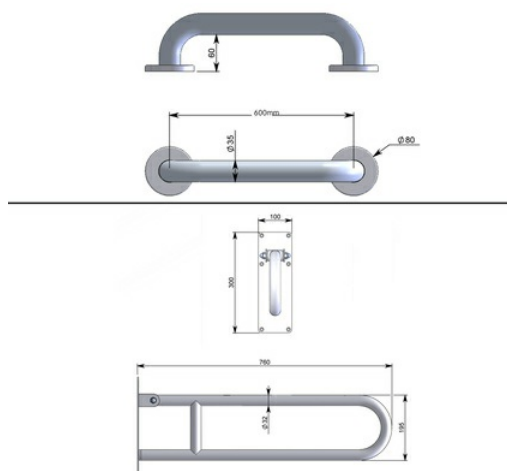

GRBX105BP

GRBX105BP | 2030006440

PRODUCT GROUP : Grab rails | ARTICLE FAMILY : Grab rails | ARTICLE GROUP : Doc M pack basic WC

Individual and Doc M grab rail packs available in white or blue (Ral 5011) epoxy coated aluminium with an economical comfortable diameter of 32mm concealed screw fixing. The range comprises of grab rails, drop down rails, lift up shower seats with or without supporting legs.

TECHNICAL DATA

colour	blue
--------	------
