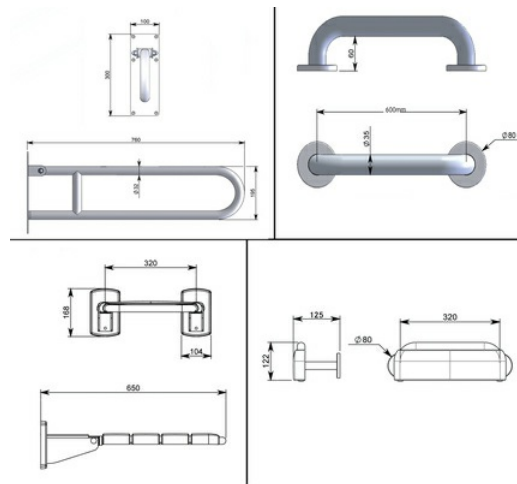

# GRBX107BP

GRBX107BP | 2030006575

PRODUCT GROUP : Grab rails | ARTICLE FAMILY : Grab rails | ARTICLE GROUP : Doc M pack basic WC

Individual and Doc M grab rail packs available in white or blue (Ral 5011) epoxy coated aluminium with an economical comfortable diameter of 32mm concealed screw fixing. The range comprises of grab rails, drop down rails, lift up shower seats with or without supporting legs.

## TECHNICAL DATA

colour blue