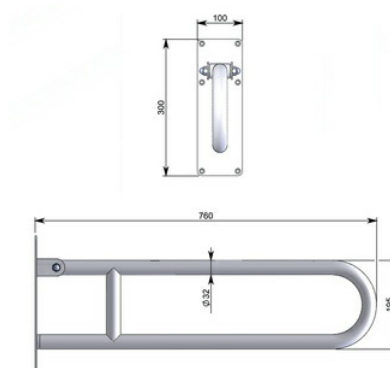

BASIC WC DOC M PACK, EPOXY COATED IN WHITE OR BLUE: GRBX201B

GRBX201B | 2030006681

PRODUCT GROUP : **Grab rails** | ARTICLE FAMILY : **Grab rails** | ARTICLE GROUP : **Doc M pack basic WC**

Individual and Doc M grab rail packs available in white or blue (Ral 5011) epoxy coated aluminium with an economical comfortable diameter of 32mm concealed screw fixing. The range comprises of grab rails, drop down rails, lift up shower seats with or without supporting legs.

TECHNICAL DATA

colour	blue
gross weight	3.00 kg
hinged	yes
material	stainless steel
net weight	2.00 kg
overall depth	760.00 mm
overall height	300.00 mm
overall width	100.00 mm
pipe diameter	32.00 mm
surface finish	coated
surface treatment	coated
type of fixing	screw
type of grab rail	angle bar