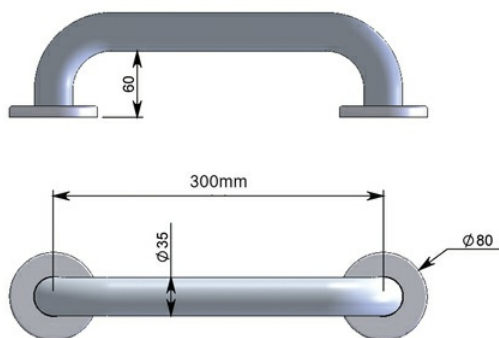

BASIC WC DOC M PACK, EPOXY COATED IN WHITE OR BLUE: GRBX301B

GRBX301B | 2030007139

PRODUCT GROUP : **Grab rails** | ARTICLE FAMILY : **Grab rails** | ARTICLE GROUP : **Doc M pack basic WC**

Individual and Doc M grab rail packs available in white or blue (Ral 5011) epoxy coated aluminium with an economical comfortable diameter of 32mm concealed screw fixing. The range comprises of grab rails, drop down rails, lift up shower seats with or without supporting legs.

TECHNICAL DATA

colour	blue
hidden fixing	yes
material	aluminium
overall width	300.00 mm
surface finish	coated