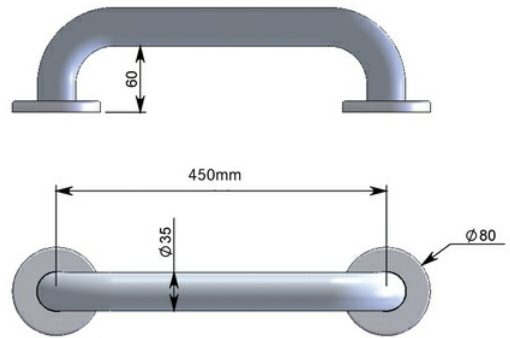

BASIC WC DOC M PACK, EPOXY COATED IN WHITE OR BLUE: GRBX401B

GRBX401B | 2030007142

PRODUCT GROUP : **Grab rails** | ARTICLE FAMILY : **Grab rails** | ARTICLE GROUP : **Doc M pack basic WC**

Individual and Doc M grab rail packs available in white or blue (Ral 5011) epoxy coated aluminium with an economical comfortable diameter of 32mm concealed screw fixing. The range comprises of grab rails, drop down rails, lift up shower seats with or without supporting legs.

TECHNICAL DATA

colour	blue
hidden fixing	yes
material	aluminium
overall width	450.00 mm
surface finish	coated