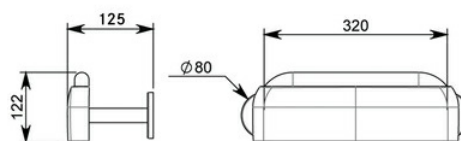

BASIC WC DOC M PACK, EPOXY COATED IN WHITE OR BLUE: GRBX701B

GRBX701B | 2030007348

PRODUCT GROUP : Grab rails | ARTICLE FAMILY : Grab rails | ARTICLE GROUP : Doc M pack basic WC

Individual and Doc M grab rail packs available in white or blue (Ral 5011) epoxy coated aluminium with an economical comfortable diameter of 32mm concealed screw fixing. The range comprises of grab rails, drop down rails, lift up shower seats with or without supporting legs.

TECHNICAL DATA

colour	blue
gross weight	2.00 kg
hidden fixing	yes
hinged	no
material	aluminium
net weight	1.00 kg
overall depth	125.00 mm
overall height	122.00 mm
overall width	320.00 mm
surface finish	coated
surface treatment	coated
type of fixing	screw