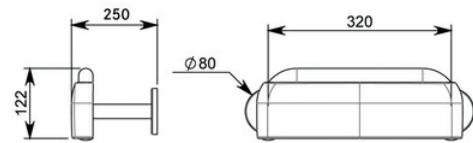

# BASIC WC DOC M PACK, EPOXY COATED IN WHITE OR BLUE: GRBX801B

GRBX801B | 2030007350

PRODUCT GROUP : **Grab rails** | ARTICLE FAMILY : **Grab rails** | ARTICLE GROUP : **Doc M pack basic WC**

Individual and Doc M grab rail packs available in white or blue (Ral 5011) epoxy coated aluminium with an economical comfortable diameter of 32mm concealed screw fixing. The range comprises of grab rails, drop down rails, lift up shower seats with or without supporting legs.

## TECHNICAL DATA

colour	blue
gross weight	2.00 kg
hidden fixing	yes
hinged	no
material	aluminium
net weight	1.00 kg
overall depth	250.00 mm
overall height	122.00 mm
overall width	320.00 mm
surface finish	coated
surface treatment	coated
type of fixing	screw