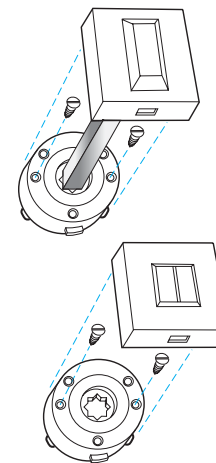

Note: Matching Keyhole Plates are available.

Fitting Instructions

- Having drilled the required aperture through the door each circular back plate is positioned over the aperture and fitted to both sides of the door using the countersunk screws supplied.
- The master handle and front plate (this has the integral recovering spring) is then clipped over the circular back plate utilising the tab and spring clips and secured by the set screw.
- The spindle is then passed through the door aperture and positioned into the Master Handle.
- Complete the fixing by sliding the Slave Handle onto the spindle using the tab and spring clips and secure with the set screw.

Satin Nickel
Product Code: 1998-92

Hamilton
fashion, finish, function and flexibility

Yale Aperture Key Plates

Yale Aperture Key Plates are supplied in pairs complete with hidden circular door fixing Back Plates and countersunk screws. The Concealed Fixing Front Plates are fixed to hidden Back Plates with the M6 Set Screws supplied.

Dimensions:

WC Door Sets

WC Door Sets are supplied in sets complete with hidden circular door fixing Back Plates which are first screwed to the door.

The Concealed Fixing Front Plates are then secured to the hidden Back Plates using the tab and spring clips.