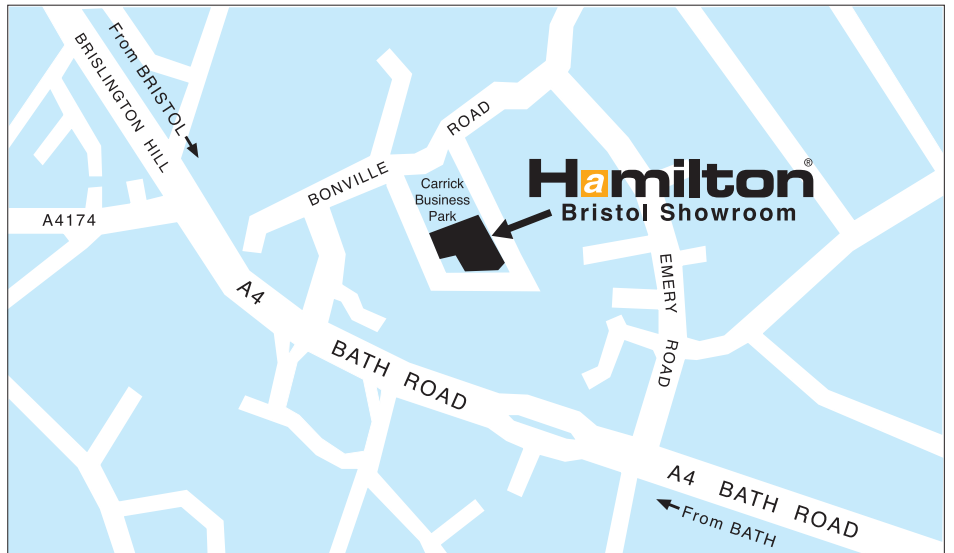

Bristol Showroom:

R. Hamilton & Co. Ltd,
Unit 10,
Carrick Business Centre,
7-10 Bonville Road,
Brislington,
Bristol BS4 5NZ

Please contact to arrange a personal viewing of our extensive range of accessories.