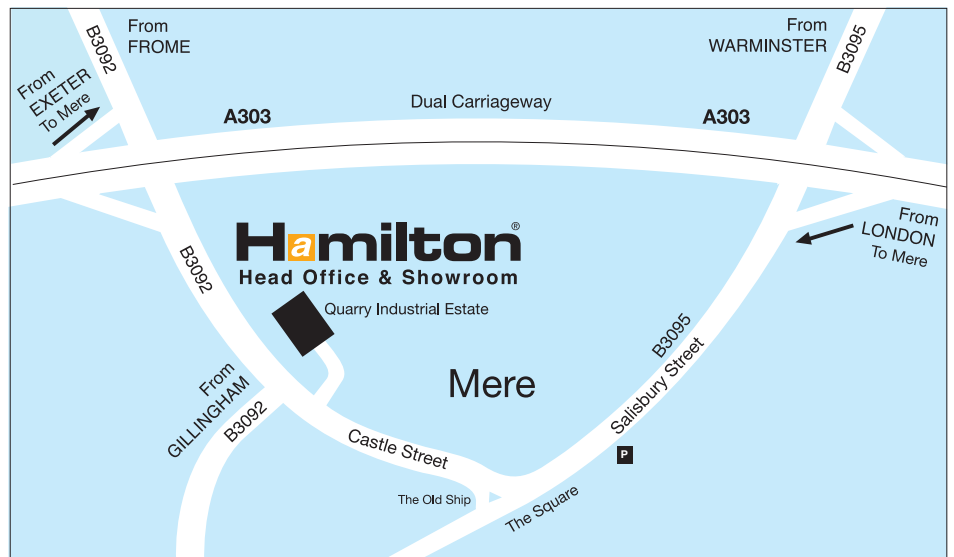

Head Office and Showroom:

R. Hamilton & Co. Ltd.,
Quarry Industrial Estate,
Mere,
Wiltshire BA12 6LA
Tel: +44 (0)1747 860088
Fax: +44 (0)1747 861032
Email: info@hamilton-litestat.com
www.hamilton-litestat.com

Please contact to arrange a personal viewing of our extensive range of accessories.