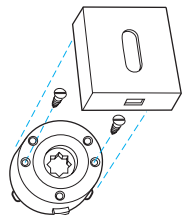

Note: Matching Keyhole Plates are available.

Fitting Instructions

- Having drilled the required aperture through the door each circular back plate is positioned over the aperture and fitted to both sides of the door using the countersunk screws supplied.
- The master handle and front plate (this has the integral recovering spring) is then clipped over the circular back plate utilising the tab and spring clips and secured by the set screw.
- The spindle is then passed through the door aperture and positioned into the Master Handle.
- Complete the fixing by sliding the Slave Handle onto the spindle using the tab and spring clips and secure with the set screw.

The Concealed Fixing Front Plates are then secured to the hidden Back Plates using the tab and spring clips.

Dimensions:

Bright Chrome
Product Code: 1998-03

Satin Chrome
Product Code: 1998-96

Satin Steel
Product Code: 1998-110

Satin Nickel
Product Code: 1998-92

Hamilton
fashion, finish, function and flexibility

Yale Aperture Key Plates

Yale Aperture Key Plates are supplied in pairs complete with hidden circular door fixing Back Plates and countersunk screws. The Concealed Fixing Front Plates are fixed to hidden Back Plates with the M6 Set Screws supplied.