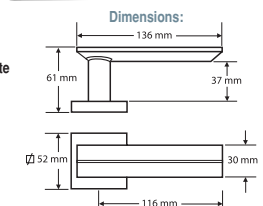

Piano Black Handle/Bright Chrome Plate
Product Code: 2736-124