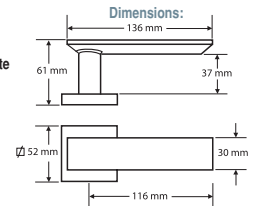

Piano Black Handle/Bright Chrome Plate
Product Code: 2730-124

Satin Steel
Product Code: 2736-110