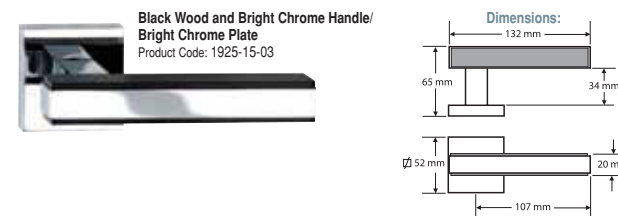

Yale Aperture Key Plates

Yale Aperture Key Plates are supplied in pairs complete with hidden circular door fixing Back Plates and countersunk screws. The Concealed Fixing Front Plates are fixed to hidden Back Plates with the M6 Set Screws supplied.

Dimensions:

WC Door Sets

WC Door Sets are supplied in sets complete with hidden circular door fixing Back Plates which are first screwed to the door.

The Concealed Fixing Front Plates are then secured to the hidden Back Plates using the tab and spring clips.