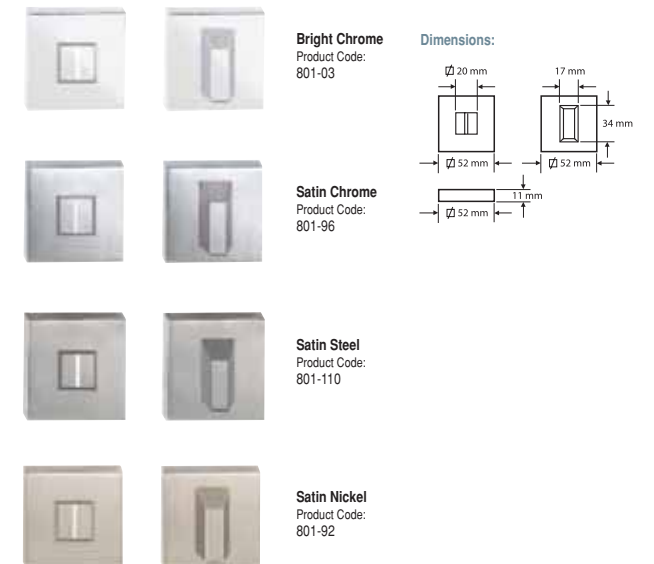

The Concealed Fixing Front Plates are then secured to the hidden Back Plates using the tab and spring clips.

Dimensions:

Bright Chrome
Product Code: 1998-03

Satin Chrome
Product Code: 1998-96

Satin Steel
Product Code: 1998-110

Satin Nickel
Product Code: 1998-92

Hamilton
fashion, finish, function and flexibility

Yale Aperture Key Plates

Yale Aperture Key Plates are supplied in pairs complete with hidden circular door fixing Back Plates and countersunk screws. The Concealed Fixing Front Plates are fixed to hidden Back Plates with the M6 Set Screws supplied.

Dimensions:

WC Door Sets

WC Door Sets are supplied in sets complete with hidden circular door fixing Back Plates which are first screwed to the door.

The Concealed Fixing Front Plates are then secured to the hidden Back Plates using the tab and spring clips.