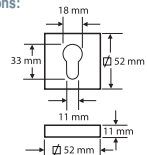

Satin Nickel
Product Code: 1998-92

Hamilton
fashion, finish, function and flexibility

Yale Aperture Key Plates

Yale Aperture Key Plates are supplied in pairs complete with hidden circular door fixing Back Plates and countersunk screws. The Concealed Fixing Front Plates are fixed to hidden Back Plates with the M6 Set Screws supplied.

Dimensions:

WC Door Sets

WC Door Sets are supplied in sets complete with hidden circular door fixing Back Plates which are first screwed to the door.

The Concealed Fixing Front Plates are then secured to the hidden Back Plates using the tab and spring clips.