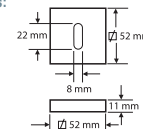

Note: Matching Keyhole Plates are available.

Fitting Instructions

- Having drilled the required aperture through the door each circular back plate is positioned over the aperture and fitted to both sides of the door using the countersunk screws supplied.
- The master handle and front plate (this has the integral recovering spring) is then clipped over the circular back plate utilising the tab and spring clips and secured by the set screw.
- The spindle is then passed through the door aperture and positioned into the Master Handle.
- Complete the fixing by sliding the Slave Handle onto the spindle using the tab and spring clips and secure with the set screw.

Satin Chrome
Product Code: 2736-96

Satin Steel
Product Code: 2736-110

Satin Nickel
Product Code: 2736-92

Piano Black Handle/Bright Chrome Plate
Product Code: 2736-124

Universal Aperture Key Plates

Universal Aperture Key Plates are supplied in pairs complete with hidden circular door fixing Back Plates which are first screwed to the door.

The Concealed Fixing Front Plates are then secured to the hidden Back Plates using the tab and spring clips.

Dimensions:

Bright Chrome
Product Code: 1998-03

Satin Chrome
Product Code: 1998-96

Satin Steel
Product Code: 1998-110