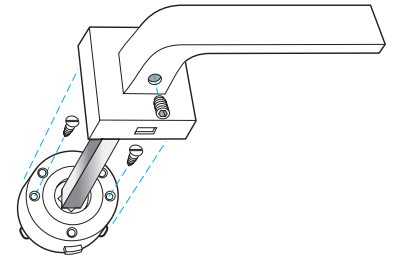

2730-92
Satin Nickel Handle/Satin Nickel Plate

2737-03
Bright Chrome Handle/Bright Chrome Plate

2731-96
Satin Chrome Handle/Satin Chrome Plate

Hamilton Perfect Partners

Luxury Door Handles

Door Handles are supplied in complete sets including a Master Handle (complete with its own integral reversible/recovering spring) a Slave Handle, Concealed Fixing Face Plates, Circular Door Fixing back plates and countersunk screws, set screw, together with an 8 mm square x 100 mm spindle.

Note: Matching Keyhole Plates are available.

Fitting Instructions

- Having drilled the required aperture through the door each circular back plate is positioned over the aperture and fitted to both sides of the door using the countersunk screws supplied.
- The master handle and front plate (this has the integral recovering spring) is then clipped over the circular back plate utilising the tab and spring clips and secured by the set screw.
- The spindle is then passed through the door aperture and positioned into the Master Handle.
- Complete the fixing by sliding the Slave Handle onto the spindle using the tab and spring clips and secure with the set screw.