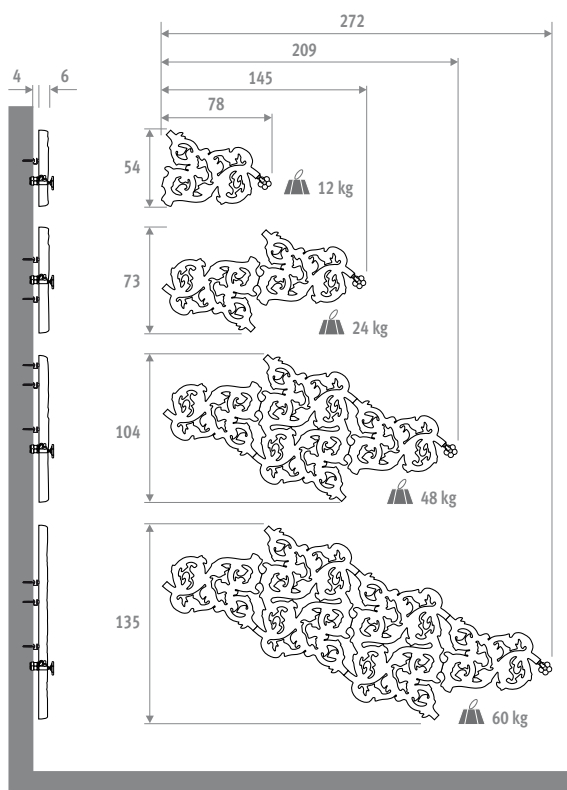

## DIMENSIONS (in cm)

All dimensions +/- 0.2cm

The Heatwave can be mounted in any orientation through 360°.

code	model	colour
HEAW . 001	OS	XXX
fill in colour code		

Model	Watts	Watts	£	£
	75/65	55/45	st. colour	other
OS	232	126	1056.80	1215.20
OM	430	236	1620.10	1863.10
OL	820	449	3523.10	4051.40
XL	1255	709	4998.40	5748.30