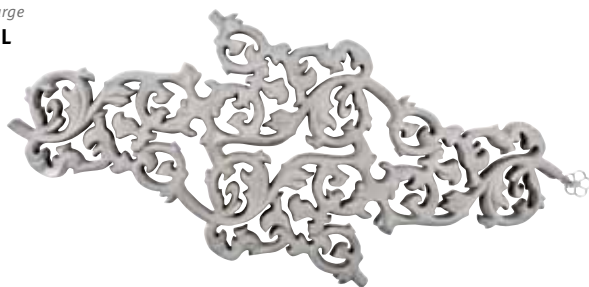

# HEATWAVE

Playful curves  
out of a concrete shell

This gorgeous sculptured piece hangs on your wall like a work of art, drawing all eyes to it... This intriguing radiator is the first to unite the fine details of art and pure craftsmanship with industrial efficiency. The playful, sensuous curls form a deliberate contrast with their intractable concrete shell.

## CONNECTIONS

Provide an air vent on the central heating pipework above the radiator.  
Sleeve coupling to be 3/4" Eurocone see page 142.

small  
OS

medium  
OM

large  
OL

extra-large  
XL

Jaga Heating Products (UK) Ltd  
Orchard Business Park  
Bromyard Road  
Ledbury, Herefordshire HR8 1LG