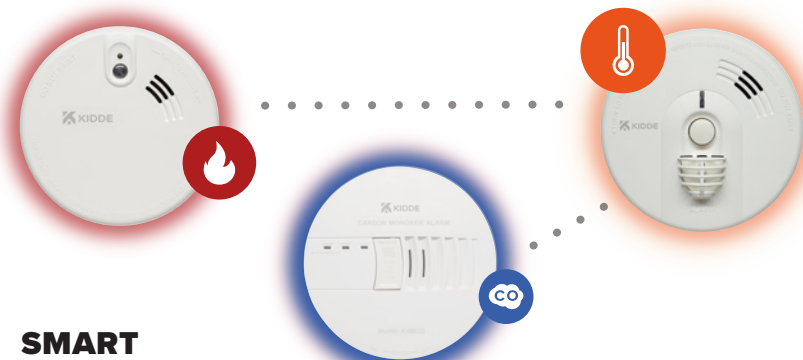

**NEW**

**MAINS-POWERED SMOKE & HEAT ALARM FAMILY**

with slide-on Quick-Fit Base for faster, cleaner installations.

**BASE PLATE DESIGNED TO ENABLE RETROFIT**

Flared base plate allows neat retrofit, even of larger alarms.

**INTEGRATED CABLE-MANAGEMENT**

Built-in terminal block for quick and secure installation.

**SMART INTERCONNECT**

When one alarm is activated by smoke, heat or carbon monoxide, all other alarms are triggered.