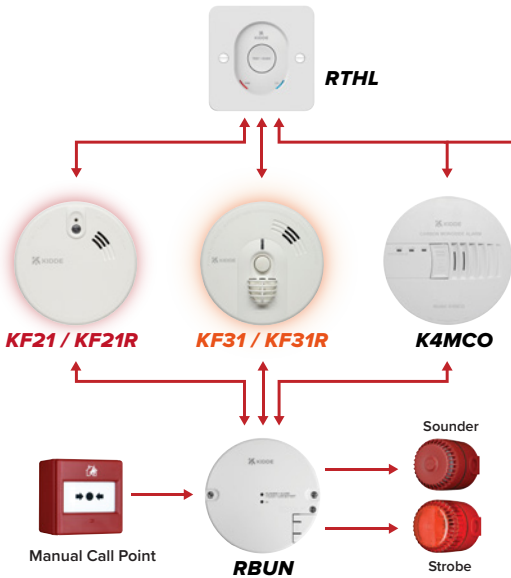

**NEW**

**MAINS-POWERED SMOKE & HEAT ALARM FAMILY**

with slide-on Quick-Fit Base for faster, cleaner installations.

**BASE PLATE DESIGNED TO ENABLE RETROFIT**

Flared base plate allows neat retrofit, even of larger alarms.

**INTEGRATED CABLE-MANAGEMENT**

Built-in terminal block for quick and secure installation.

**SMART INTERCONNECT**

When one alarm is activated by smoke, heat or carbon monoxide, all other alarms are triggered.

The Kidde K4MCO CO alarm pictured above is fully compatible with these new alarms.

Contact your Kidde Sales Representative

03337 722 227

[www.uk.kidde.com](http://www.uk.kidde.com)

\*Images are representative only. Actual product may vary slightly.

## EXTENDED FAMILY OF HARD-WIRED CONNECTED OPTIONS