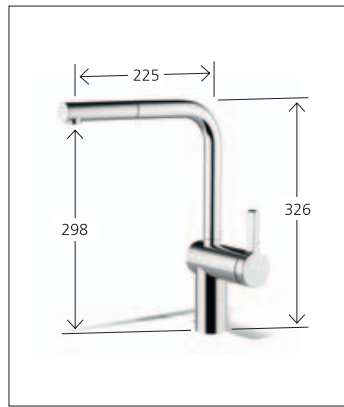

### Height

The elegant swivel spout offers great freedom of movement – and is ideally suited for filling pots, pans or vases.

Lever mixer  
 lever installation only possible on the right side  
 swivel spout 160°

**10.231.013.000** all chrome  
 A 225

Lever mixer  
 lever installation only possible on the right side  
 swivel spout 160°

**10.231.013.700** stainless steel  
 A 225

### Breadth

The faucet with the slim pull-out aerator can be swivelled around 360° – making it a sure winner in the kitchen.

Lever mixer  
 lever installation only possible on the right side  
 pull-out aerator  
 hose guide, swivelling 360°

**10.231.103.000** all chrome  
 A 225

Lever mixer  
 lever installation only possible on the right side  
 pull-out aerator  
 hose guide, swivelling 360°

**10.231.103.700** stainless steel  
 A 225