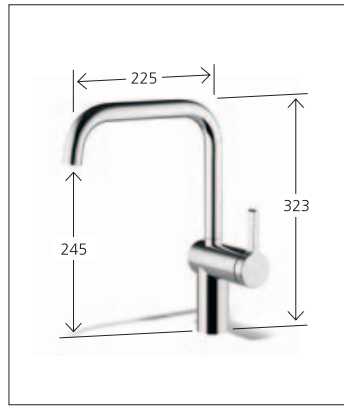

## **Just right**

KWC LIVELLO is a high-quality kitchen faucet that meets the highest expectations. A transverse body and clear use of forms characterise this innovation, which adds a welcome touch to sophisticated residential buildings.

### Operation

Simple aesthetics, well-conceived to the smallest detail: KWC LIVELLO is available in chrome or stainless steel, each version using a different design of operating lever.

### Height

The elegant swivel spout offers great freedom of movement – and is ideally suited for filling pots, pans or vases.

Lever mixer  
 lever installation only possible on the right side  
 swivel spout 160°

### Breadth

The faucet with the slim pull-out aerator can be swivelled around 360° – making it a sure winner in the kitchen.

Lever mixer  
 lever installation only possible on the right side  
 pull-out aerator  
 hose guide, swivelling 360°