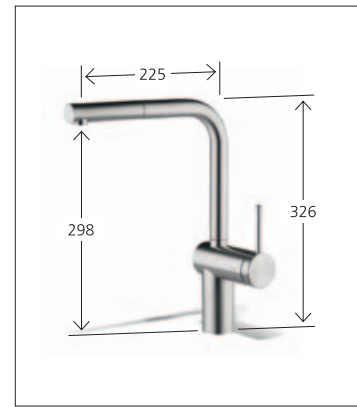

### Height

The elegant swivel spout offers great freedom of movement – and is ideally suited for filling pots, pans or vases.

Lever mixer  
 lever installation only possible on the right side  
 swivel spout 160°

**10.231.013.000** all chrome  
 A 225

Lever mixer  
 lever installation only possible on the right side  
 swivel spout 160°

**10.231.013.700** stainless steel  
 A 225

### Breadth

The faucet with the slim pull-out aerator can be swivelled around 360° – making it a sure winner in the kitchen.

Lever mixer  
 lever installation only possible on the right side  
 pull-out aerator  
 hose guide, swivelling 360°

**10.231.103.000** all chrome  
 A 225

Lever mixer  
 lever installation only possible on the right side  
 pull-out aerator  
 hose guide, swivelling 360°

**10.231.103.700** stainless steel  
 A 225