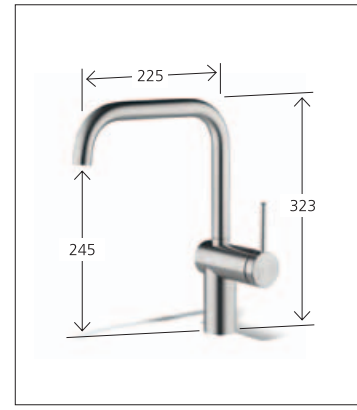

Lever mixer
lever installation only possible on the right side
swivel spout 160°

10.231.013.700 stainless steel
A 225