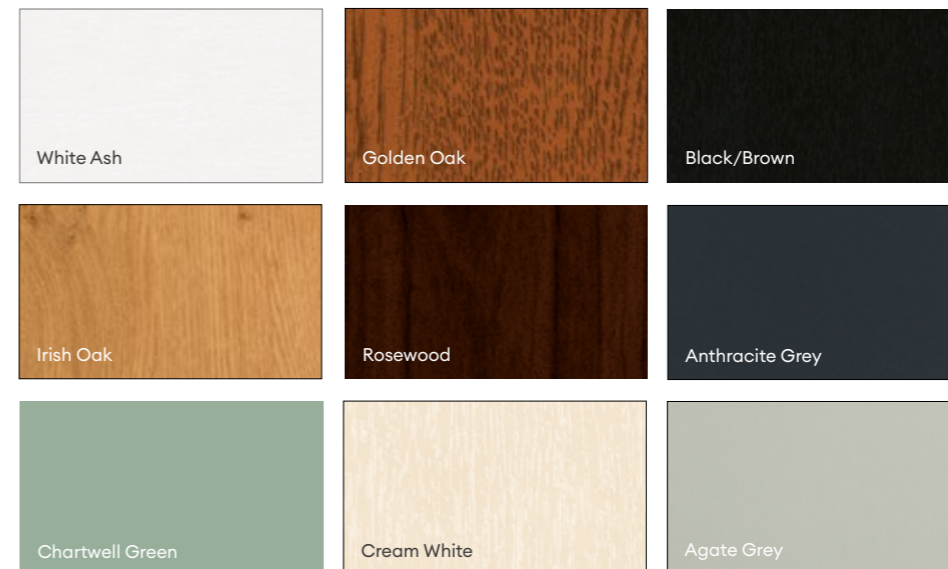

INSPIRING COLOURS AND RICH WOODGRAINS

Windows are decisive in giving your home a unique and unmistakable character. As well as their size and shape, their colour, in particular, and the materials they employ all have a major impact.

STANDARD COLOUR FINISHES

Above is just a selection of colours available. For further information on our non-standard range of colours with over 65 options to choose from, speak to your chosen window or door supplier.