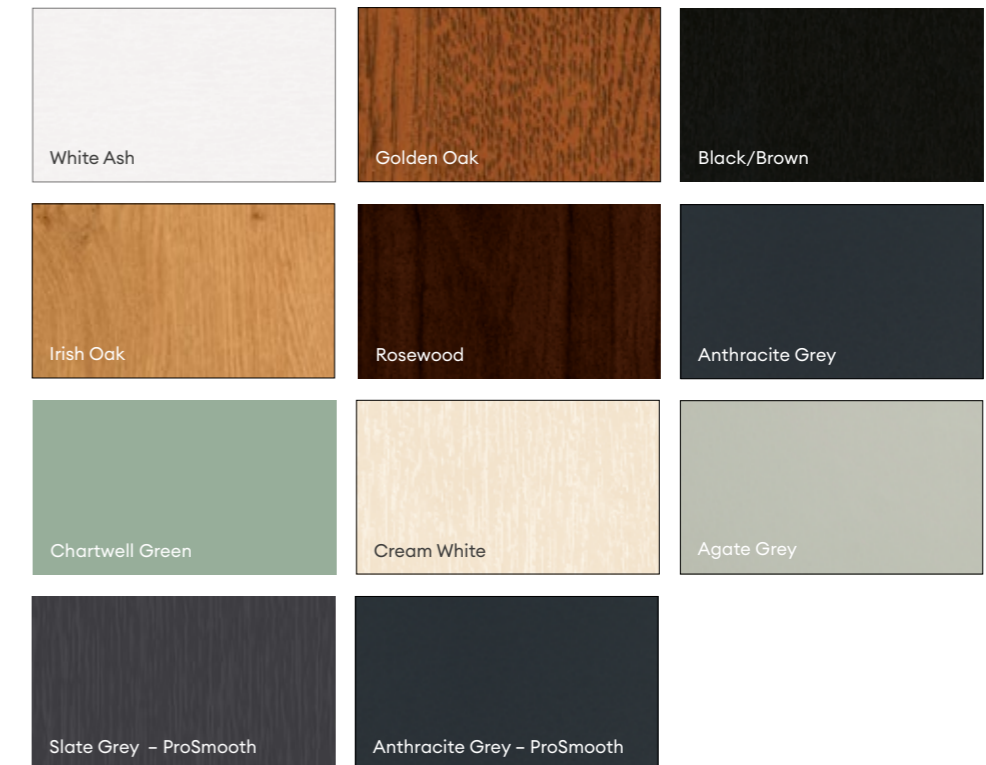

# FIND YOUR PERFECT COLOUR AND FINISH.

GONE ARE THE DAYS WHEN YOU COULD HAVE ANY COLOUR OF PVCU WINDOW YOU LIKE, SO LONG AS IT'S WHITE. THE KÖMMERLING C70 RANGE OFFERS YOU A WHOLE WORLD OF COLOUR CHOICES AND FINISHES - FROM THE TRADITIONAL TO THE CONTEMPORARY. FROM THE BOLD TO THE UNDERSTATED. AND EVERYTHING IN-BETWEEN.

## STANDARD COLOUR FINISHES

Above is just a selection of colours available. For further information on our non-standard range of colours with over 65 options to choose from, speak to your chosen window or door supplier.