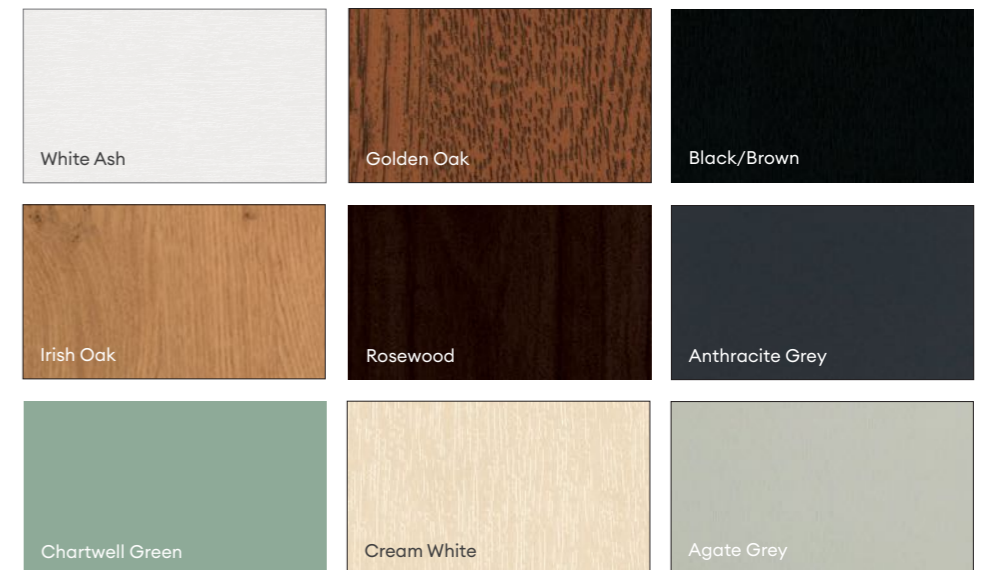

FIND YOUR PERFECT COLOUR AND FINISH.

GONE ARE THE DAYS WHEN YOU COULD HAVE ANY COLOUR OF PVCu WINDOW YOU LIKE, SO LONG AS IT'S WHITE. THE KÖMMERLING O70 WINDOW AND DOOR RANGE OFFERS YOU A WHOLE WORLD OF COLOUR CHOICES AND FINISHES - FROM THE TRADITIONAL TO THE CONTEMPORARY. FROM THE BOLD TO THE UNDERSTATED. AND EVERYTHING IN-BETWEEN.

STANDARD COLOUR FINISHES

Above is just a selection of colours available. For further information on our non-standard range of colours with over 65 options to choose from, speak to your chosen window or door supplier.