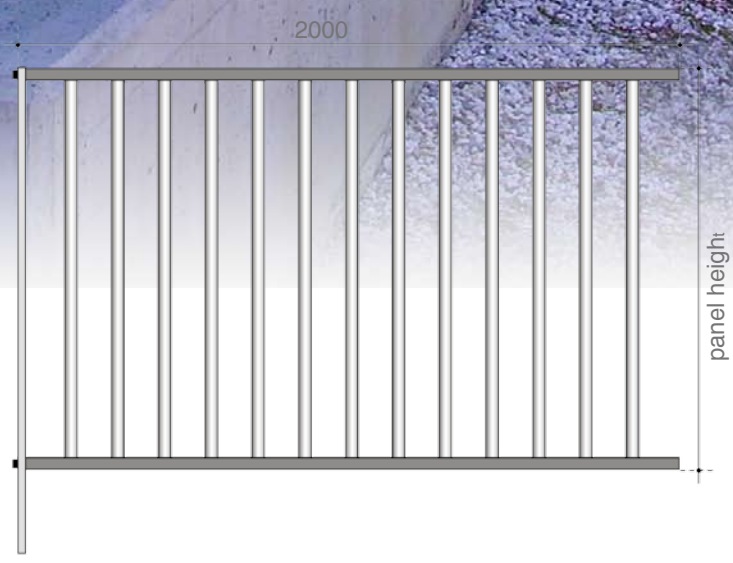

PANEL			POST	CORNER POST	GROUND FIXING	WALL FIXING
HEIGHT mm	WIDTH mm	WEIGHT kg/m²	SECTION mm	SECTION mm	LENGTH/ANCHORAGE mm	LENGTH/ANCHORAGE mm
930	1992	9.0	60x8	60x60	1500/500	1140/180
1230	1992	8.7	60x8	60x60	1800/600	1440/180
1330	1992	8.4	60x8	60x60	2000/600	1540/180
1430	1992	8.1	60x8	60x60	2100/600	1640/180