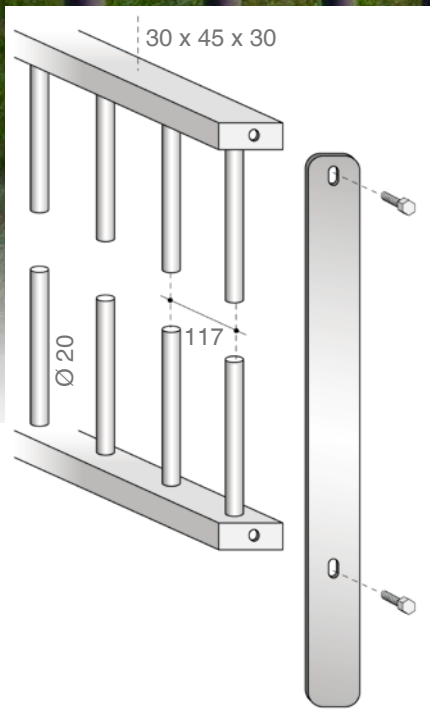

Padua has a stylish and contemporary aesthetic

- modern minimalist design with concealed fixings
- flat bar posts with subtly radiused tops; square corner posts

A perfect choice for playgrounds and primary schools

- child-friendly 45mm flat top rail, which is closed at the top
- anti-trap pales spaced at 97mm

Padua is manufactured to a modular format

- creating a continuous visual line and easy installation
- non-standard panel heights <930mm available to order

| PANEL | | | POST | CORNER POST | GROUND FIXING | WALL FIXING |
|-----------|----------|--------------------------|------------|-------------|---------------------|---------------------|
| HEIGHT mm | WIDTH mm | WEIGHT kg/m ² | SECTION mm | SECTION mm | LENGTH/ANCHORAGE mm | LENGTH/ANCHORAGE mm |
| 930 | 1992 | 9.0 | 60x8 | 60x60 | 1500/500 | 1140/180 |
| 1230 | 1992 | 8.7 | 60x8 | 60x60 | 1800/600 | 1440/180 |
| 1330 | 1992 | 8.4 | 60x8 | 60x60 | 2000/600 | 1540/180 |
| 1430 | 1992 | 8.1 | 60x8 | 60x60 | 2100/600 | 1640/180 |