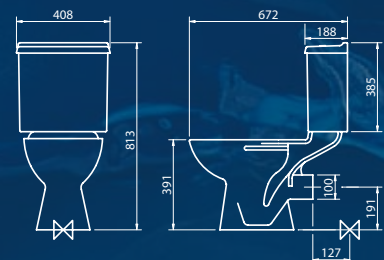

ATLAS

Contents

Close coupled pan with white seat, close coupled cistern
Push button or lever flush. 50 or 55cm basin, 1 or 2 tap hole with pedestal. Brassware pack included. Option of acrylic or steel baths. Colour white.

Pack weight 55kgs
(box does not contain bath)

Close coupled

ATLAS watersave

NEW
4 & 2.6
LITRE
FLUSH
APPROX 35%
WATER
SAVING

Close coupled pan with white seat, close coupled cistern push button or lever flush. 50 or 55cm basin, 1 tap hole with pedestal. Lever basin mono mixer. Lever bath filler. Waste included. Option of acrylic or steel baths. Colour white.

Pack weight 55kgs
(box does not contain bath)

Close coupled

ATLAS luxury

TECHNICAL DIMENSIONS

Steel bath

Measurements on steel bath
 a = 1500 on 1500mm bath
 a = 1700 on 1700mm bath
 e = 95 on 1500mm bath
 e = 115 on 1700mm bath

Acrylic bath

Atlas 50cm 1 or 2 tap hole basin

Atlas 55cm 1 or 2 tap hole basin

Atlas low level pan & cistern

Atlas lever pan & cistern

Atlas watersave close coupled pan & cistern

Atlas push button close coupled pan & cistern