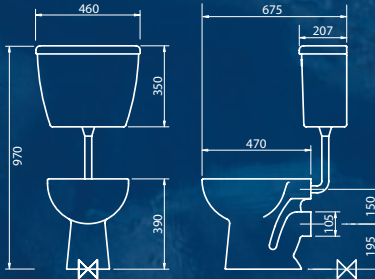

ATLAS

Contents

Close coupled pan with white seat, close coupled cistern
Push button or lever flush. 50 or 55cm basin, 1 or 2 tap hole with pedestal. Brassware pack included. Option of acrylic or steel baths. Colour white.

Pack weight 55kgs
(box does not contain bath)

Close coupled

standard

ATLAS

Pack weight 53kgs
(box does not contain bath)

Low level

standard

New water saving 4 litre pan with white seat, close coupled cistern, push button only. 50 or 55cm basin, 1 or 2 tap hole with pedestal. Brassware pack included. Option of acrylic or steel baths. Colour white.

Pack weight 55kgs
(box does not contain bath)

Close coupled

ATLAS watersave

NEW
4 & 2.6
LITRE
FLUSH
APPROX 35%
WATER
SAVING

Close coupled pan with white seat, close coupled cistern push button or lever flush. 50 or 55cm basin, 1 tap hole with pedestal. Lever basin mono mixer. Lever bath filler. Waste included. Option of acrylic or steel baths. Colour white.

Acrylic bath

Atlas 50cm 1 or 2 tap hole basin

Atlas 55cm 1 or 2 tap hole basin

Atlas low level pan & cistern

Atlas lever pan & cistern

Atlas watersave close coupled pan & cistern

Atlas push button close coupled pan & cistern