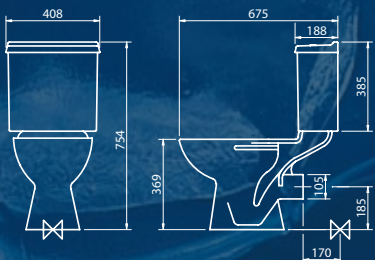

ATLAS

Contents

Close coupled pan with white seat, close coupled cistern
Push button or lever flush. 50 or 55cm basin, 1 or 2 tap hole with pedestal. Brassware pack included. Option of acrylic or steel baths. Colour white.

Pack weight 55kgs
(box does not contain bath)

Close coupled

ATLAS watersave

NEW
4 & 2.6
LITRE
FLUSH
APPROX 35%
WATER
SAVING

Close coupled pan with white seat, close coupled cistern push button or lever flush. 50 or 55cm basin, 1 tap hole with pedestal. Lever basin mono mixer. Lever bath filler. Waste included. Option of acrylic or steel baths. Colour white.

Pack weight 55kgs
(box does not contain bath)

Close coupled

ATLAS luxury

TECHNICAL DIMENSIONS

Steel bath

Measurements on steel bath
 a = 1500 on 1500mm bath
 a = 1700 on 1700mm bath
 e = 95 on 1500mm bath
 e = 115 on 1700mm bath

Acrylic bath

Atlas 50cm 1 or 2 tap hole basin

Atlas 55cm 1 or 2 tap hole basin

Atlas low level pan & cistern

Atlas lever pan & cistern

Atlas watersave close coupled pan & cistern

Atlas push button close coupled pan & cistern