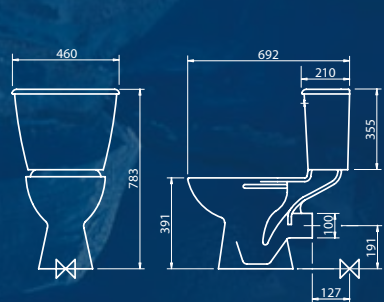

ATLAS

Contents

Close coupled pan with white seat, close coupled cistern
Push button or lever flush. 50 or 55cm basin, 1 or 2 tap hole with pedestal. Brassware pack included. Option of acrylic or steel baths. Colour white.

Pack weight 55kgs
(box does not contain bath)

Close coupled

standard

ATLAS

Pack weight 53kgs
(box does not contain bath)

Low level

standard

New water saving 4 litre pan with white seat, close coupled cistern, push button only. 50 or 55cm basin, 1 or 2 tap hole with pedestal. Brassware pack included. Option of acrylic or steel baths. Colour white.

Pack weight 55kgs
(box does not contain bath)

Close coupled

ATLAS watersave

NEW
4 & 2.6
LITRE
FLUSH
APPROX 35%
WATER
SAVING

Close coupled pan with white seat, close coupled cistern push button or lever flush. 50 or 55cm basin, 1 tap hole with pedestal. Lever basin mono mixer. Lever bath filler. Waste included. Option of acrylic or steel baths. Colour white.

Acrylic bath

Atlas 50cm 1 or 2 tap hole basin

Atlas 55cm 1 or 2 tap hole basin

Atlas low level pan & cistern

Atlas lever pan & cistern

Atlas watersave close coupled pan & cistern

Atlas push button close coupled pan & cistern