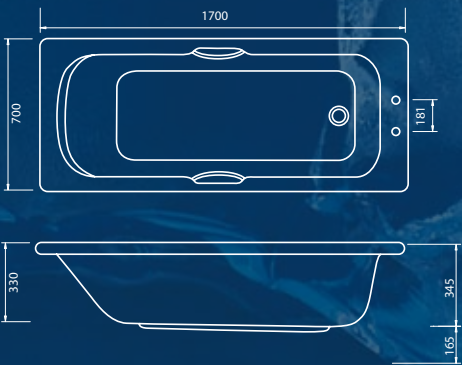

Pack weight 55kgs
(box does not contain bath)

Close coupled

ATLAS luxury

TECHNICAL DIMENSIONS

Steel bath

Measurements on steel bath
 a = 1500 on 1500mm bath
 a = 1700 on 1700mm bath
 e = 95 on 1500mm bath
 e = 115 on 1700mm bath

Acrylic bath

Atlas 50cm 1 or 2 tap hole basin

Atlas 55cm 1 or 2 tap hole basin

Atlas low level pan & cistern

Atlas lever pan & cistern

Atlas watersave close coupled pan & cistern

Atlas push button close coupled pan & cistern