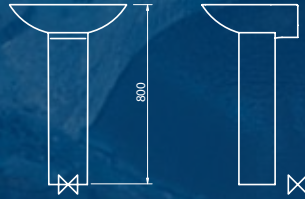

Acrylic bath

Atlas 50cm 1 or 2 tap hole basin

Atlas 55cm 1 or 2 tap hole basin

Atlas low level pan & cistern

Atlas lever pan & cistern

Atlas watersave close coupled pan & cistern

Atlas push button close coupled pan & cistern