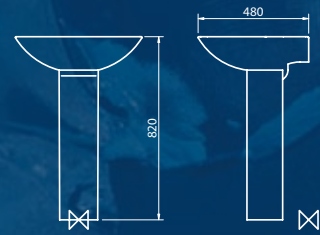

Pack weight 55kgs
(box does not contain bath)

Close coupled

ATLAS luxury

TECHNICAL DIMENSIONS

Steel bath

Measurements on steel bath
 a = 1500 on 1500mm bath
 a = 1700 on 1700mm bath
 e = 95 on 1500mm bath
 e = 115 on 1700mm bath

Acrylic bath

Atlas 50cm 1 or 2 tap hole basin

Atlas 55cm 1 or 2 tap hole basin

Atlas low level pan & cistern

Atlas lever pan & cistern

Atlas watersave close coupled pan & cistern

Atlas push button close coupled pan & cistern