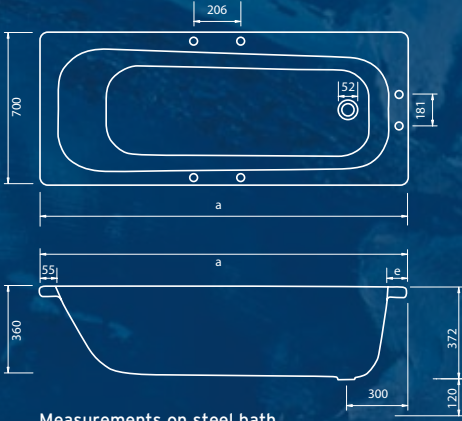

Pack weight 55kgs
(box does not contain bath)

Close coupled

ATLAS watersave

NEW
4 & 2.6
LITRE
FLUSH
APPROX 35%
WATER
SAVING

Close coupled pan with white seat, close coupled cistern push button or lever flush. 50 or 55cm basin, 1 tap hole with pedestal. Lever basin mono mixer. Lever bath filler. Waste included. Option of acrylic or steel baths. Colour white.

Contents

- 1 Atlas close coupled pan
- 1 Atlas close coupled cistern with push button or lever cistern fittings
- 1 seat
- 1 Atlas 50 or 55cm 1 tap hole basin
- 1 Atlas pedestal
- 1 lever mono basin mixer with pop-up waste
- 1 lever bath filler including waste
- Acrylic or steel bath - twin grip with anti-slip finish

Pack weight 55kgs
(box does not contain bath)

Close coupled

ATLAS luxury

TECHNICAL DIMENSIONS

Steel bath

Measurements on steel bath
 a = 1500 on 1500mm bath
 a = 1700 on 1700mm bath
 e = 95 on 1500mm bath
 e = 115 on 1700mm bath

Acrylic bath

Atlas 50cm 1 or 2 tap hole basin

Atlas 55cm 1 or 2 tap hole basin

Atlas low level pan & cistern

Atlas lever pan & cistern

Atlas watersave close coupled pan & cistern

Atlas push button close coupled pan & cistern