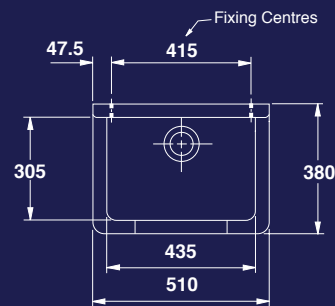

1.5" CP slotted waste fitting required (code - BELWASTE)

Dimensions: 24" x 18" x 10"

Belfast sink optional support legs BEL405

CLEANER SINKS

Dimensions: 18" x 15" x 8" x 14"

20" x 15" x 9" x 15"

20" x 15" x 9" x 21"

1.5" flush grated waste required (code - CLEANWASTE)

Cleaner sink optional support legs CLEAN405

WWW.lecico.co.uk