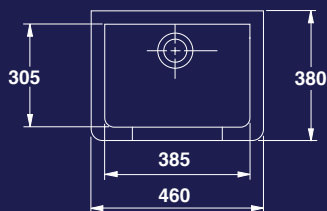

1.5" CP slotted waste fitting required (code - BELWASTE)

Dimensions: 24" x 18" x 10"

Belfast sink optional support legs BEL405

CLEANER SINKS

Dimensions: 18" x 15" x 8" x 14"

20" x 15" x 9" x 15"

20" x 15" x 9" x 21"