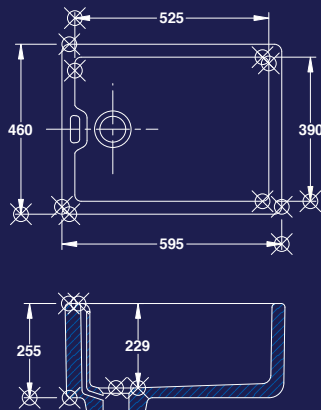

Dimensions

Because each fireclay sink is handcrafted it is unique in size. All nominal dimensions are in mm. Dimensions may vary by +/- 2%. We recommend that upon delivery of your sink and before installation, you take precise measurements before cutting and fitting of worktops or units.

Installation

When installing these products be sure to use the correct legs, brackets and fittings taking into account the weight of the product.

Technical

All sizes are approximate at publication date.

Guarantee

Lecico are dedicated to the needs of our customers, our comprehensive guarantees and customer services go far beyond those normally available.

Descriptions and Specifications

Our policy is one of continued improvement. We therefore reserve the right to alter designs, dimensions and availability without prior notice. All colours and finishes are depicted as accurately as the printing process will allow.

For technical advice, installation and after sales queries call us on +44 1234 244030.

BELFAST SINK

Belfast Sink Features

- Traditional heavy duty fireclay Belfast sink
- Acid and alkali resistant glazed surfaces
- Designed to withstand heavy use
- Weir overflow
- Centre end outlet
- Floor or wall mounted
- Available in white

1.5" CP slotted waste fitting required (code - BELWASTE)

Dimensions: 24" x 18" x 10"

Belfast sink optional support legs BEL405