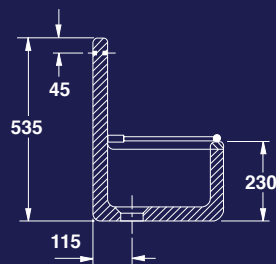

1.5" CP slotted waste fitting required (code - BELWASTE)

Dimensions: 24" x 18" x 10"

Belfast sink optional support legs BEL405

CLEANER SINKS

Dimensions: 18" x 15" x 8" x 14"

20" x 15" x 9" x 15"

20" x 15" x 9" x 21"