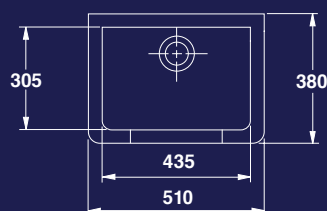

1.5" CP slotted waste fitting required (code - BELWASTE)

Dimensions: 24" x 18" x 10"

Belfast sink optional support legs BEL405

CLEANER SINKS

Dimensions: 18" x 15" x 8" x 14"

20" x 15" x 9" x 15"

20" x 15" x 9" x 21"