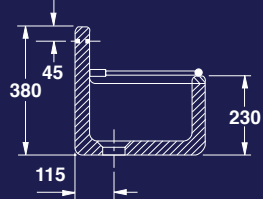

1.5" CP slotted waste fitting required (code - BELWASTE)

Dimensions: 24" x 18" x 10"

Belfast sink optional support legs BEL405

CLEANER SINKS

Dimensions: 18" x 15" x 8" x 14"

20" x 15" x 9" x 15"

20" x 15" x 9" x 21"