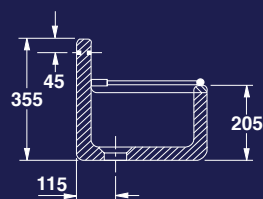

1.5" CP slotted waste fitting required (code - BELWASTE)

Dimensions: 24" x 18" x 10"

Belfast sink optional support legs BEL405

CLEANER SINKS

Dimensions: 18" x 15" x 8" x 14"

20" x 15" x 9" x 15"

20" x 15" x 9" x 21"