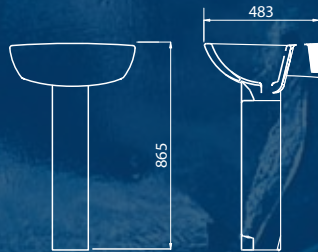

Eco close coupled pan
Atlas close coupled cistern
with installed push button
flushing mechanism
Seat

Pack
weight 30kgs

ATLAS

watersave
combination
pack

Box contents

Eco close coupled pan
Atlas close coupled cistern
with installed push button
flushing mechanism
Seat
Atlas 55cm 2 tap hole basin
Atlas pedestal
Bath/basin brassware pack (including waste)
Acrylic or steel bath -
twin grip with anti-slip finish

Pack
weight 55kgs

ATLAS

watersave
bath pack

TECHNICAL DIMENSIONS

Measurements on steel bath
 a = 1500 on 1500mm bath
 a = 1700 on 1700mm bath
 e = 95 on 1500mm bath
 e = 115 on 1700mm bath

Riviera watersave close coupled pan & cistern

Atlas watersave close coupled pan & cistern

Riviera 55cm 1 or 2 tap hole basin

Atlas 55cm 2 tap hole basin

NEW
4 & 2.6
LITRE
FLUSH
 APPROX 35%
 WATER
 SAVING

THE ART OF CERAMICS

Brochure

All descriptions and specifications contained in this brochure are intended to represent a general idea of the goods described with in, and none of these form any part of any contract or give rise to any collateral liability upon the company.