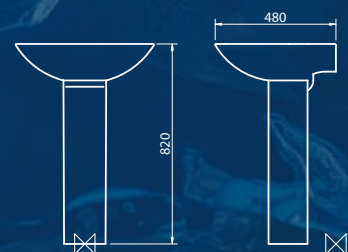

Pack
weight 55kgs

ATLAS

watersave
bath pack

TECHNICAL DIMENSIONS

Measurements on steel bath
 a = 1500 on 1500mm bath
 a = 1700 on 1700mm bath
 e = 95 on 1500mm bath
 e = 115 on 1700mm bath

Riviera watersave close coupled pan & cistern

Atlas watersave close coupled pan & cistern

Riviera 55cm 1 or 2 tap hole basin

Atlas 55cm 2 tap hole basin

NEW
4 & 2.6
LITRE
FLUSH
 APPROX 35%
 WATER
 SAVING

THE ART OF CERAMICS

Brochure

All descriptions and specifications contained in this brochure are intended to represent a general idea of the goods described with in, and none of these form any part of any contract or give rise to any collateral liability upon the company.