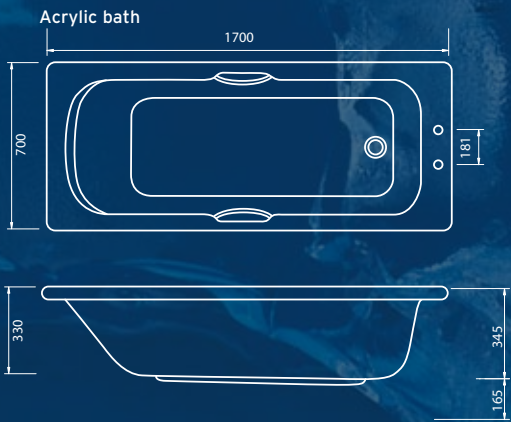

Eco close coupled pan
Atlas close coupled cistern
with installed push button
flushing mechanism
Seat

Pack
weight 30kgs

ATLAS

watersave
combination
pack

Box contents

Eco close coupled pan
Atlas close coupled cistern
with installed push button
flushing mechanism
Seat
Atlas 55cm 2 tap hole basin
Atlas pedestal
Bath/basin brassware pack (including waste)
Acrylic or steel bath -
twin grip with anti-slip finish

Pack
weight 55kgs

ATLAS

watersave
bath pack

TECHNICAL DIMENSIONS

Measurements on steel bath
 a = 1500 on 1500mm bath
 a = 1700 on 1700mm bath
 e = 95 on 1500mm bath
 e = 115 on 1700mm bath

Riviera watersave close coupled pan & cistern

Atlas watersave close coupled pan & cistern

Riviera 55cm 1 or 2 tap hole basin

Atlas 55cm 2 tap hole basin

NEW
4 & 2.6
LITRE
FLUSH
 APPROX 35%
 WATER
 SAVING

THE ART OF CERAMICS

Brochure

All descriptions and specifications contained in this brochure are intended to represent a general idea of the goods described with in, and none of these form any part of any contract or give rise to any collateral liability upon the company.