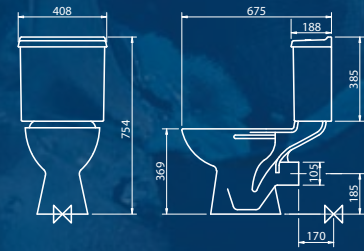

Eco close coupled pan
Atlas close coupled cistern
with installed push button
flushing mechanism
Seat

Pack
weight 30kgs

ATLAS

watersave
combination
pack

Box contents

Eco close coupled pan
Atlas close coupled cistern
with installed push button
flushing mechanism
Seat
Atlas 55cm 2 tap hole basin
Atlas pedestal
Bath/basin brassware pack (including waste)
Acrylic or steel bath -
twin grip with anti-slip finish

Pack
weight 55kgs

ATLAS

watersave
bath pack

TECHNICAL DIMENSIONS

Measurements on steel bath
 a = 1500 on 1500mm bath
 a = 1700 on 1700mm bath
 e = 95 on 1500mm bath
 e = 115 on 1700mm bath

Riviera watersave close coupled pan & cistern

Atlas watersave close coupled pan & cistern

Riviera 55cm 1 or 2 tap hole basin

Atlas 55cm 2 tap hole basin

NEW
4 & 2.6
LITRE
FLUSH
 APPROX 35%
 WATER
 SAVING

THE ART OF CERAMICS

Brochure

All descriptions and specifications contained in this brochure are intended to represent a general idea of the goods described with in, and none of these form any part of any contract or give rise to any collateral liability upon the company.