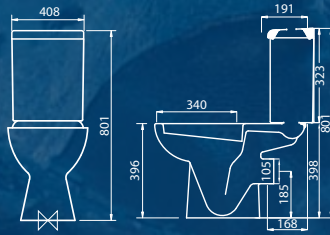

Eco close coupled pan
Atlas close coupled cistern
with installed push button
flushing mechanism
Seat

Pack
weight 30kgs

ATLAS

watersave
combination
pack

Box contents

Eco close coupled pan
Atlas close coupled cistern
with installed push button
flushing mechanism
Seat
Atlas 55cm 2 tap hole basin
Atlas pedestal
Bath/basin brassware pack (including waste)
Acrylic or steel bath -
twin grip with anti-slip finish

Pack
weight 55kgs

ATLAS

watersave
bath pack

TECHNICAL DIMENSIONS

Measurements on steel bath
 a = 1500 on 1500mm bath
 a = 1700 on 1700mm bath
 e = 95 on 1500mm bath
 e = 115 on 1700mm bath

Riviera watersave close coupled pan & cistern

Atlas watersave close coupled pan & cistern

Riviera 55cm 1 or 2 tap hole basin

Atlas 55cm 2 tap hole basin

NEW
4 & 2.6
LITRE
FLUSH
 APPROX 35%
 WATER
 SAVING

THE ART OF CERAMICS

Brochure

All descriptions and specifications contained in this brochure are intended to represent a general idea of the goods described with in, and none of these form any part of any contract or give rise to any collateral liability upon the company.