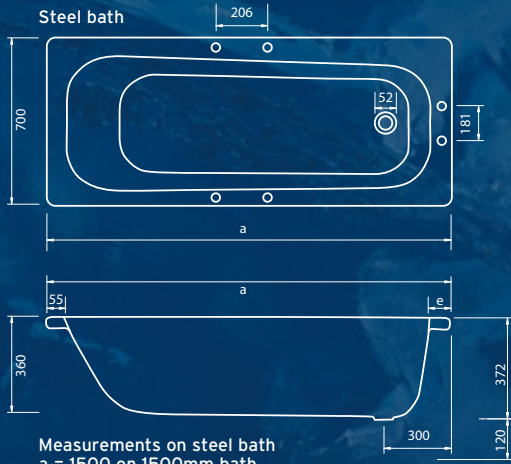

RIVIERA

watersave
suite

Manufactured to:

BS3402 quality of vitreous china
BS5503 Specification for WC pans
BS7358 close coupled pans
BS5506 wash basin & pedestal
BSEN997 WC flushing pan
ISO9001 factory certified
Pans flush to current water regulatory
specification for 4 and 2.6 litres
Brassware BS5412 & EN817
Baths BS7015 & EN263

Eco close coupled pan
Atlas close coupled cistern
with installed push button
flushing mechanism
Seat

Pack
weight 30kgs

ATLAS

watersave
combination
pack

Box contents

Eco close coupled pan
Atlas close coupled cistern
with installed push button
flushing mechanism
Seat
Atlas 55cm 2 tap hole basin
Atlas pedestal
Bath/basin brassware pack (including waste)
Acrylic or steel bath -
twin grip with anti-slip finish

Pack
weight 55kgs

ATLAS

watersave
bath pack

TECHNICAL DIMENSIONS

Measurements on steel bath
 a = 1500 on 1500mm bath
 a = 1700 on 1700mm bath
 e = 95 on 1500mm bath
 e = 115 on 1700mm bath

Riviera watersave close coupled pan & cistern

Atlas watersave close coupled pan & cistern

Riviera 55cm 1 or 2 tap hole basin

Atlas 55cm 2 tap hole basin

NEW
4 & 2.6
LITRE
FLUSH
 APPROX 35%
 WATER
 SAVING

THE ART OF CERAMICS

Brochure

All descriptions and specifications contained in this brochure are intended to represent a general idea of the goods described with in, and none of these form any part of any contract or give rise to any collateral liability upon the company.