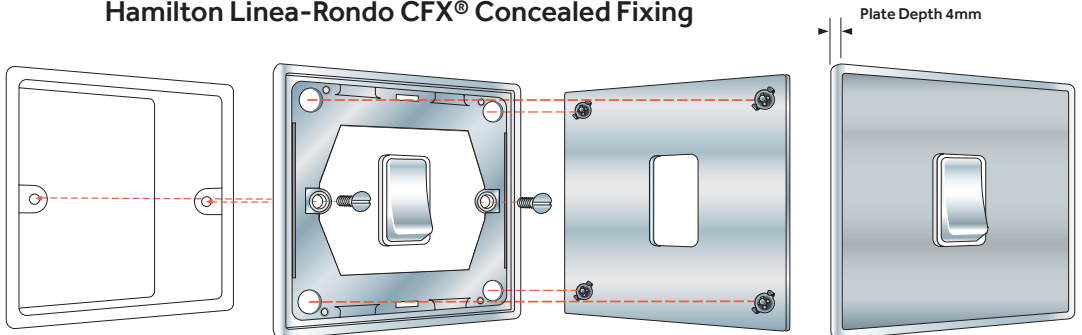

The Linea CFX® range comes in six different designs to suit either contemporary or classic interiors. Linea CFX® has a separate back frame and our patented four point face plate clipping system, allowing the option of matching or contrasting elements.

Concealed fixings to give screwless aesthetic

Stunning front plate finishes and frame and insert finishes gives a huge choice of combinations

White or Black inserts available

Two-part frame and plate for 'mix and match'

Grid Fix and Eurofix options also available (see separate GRID-IT and EuroFix sections)

Hamilton Linea-Rondo CFX® Concealed Fixing