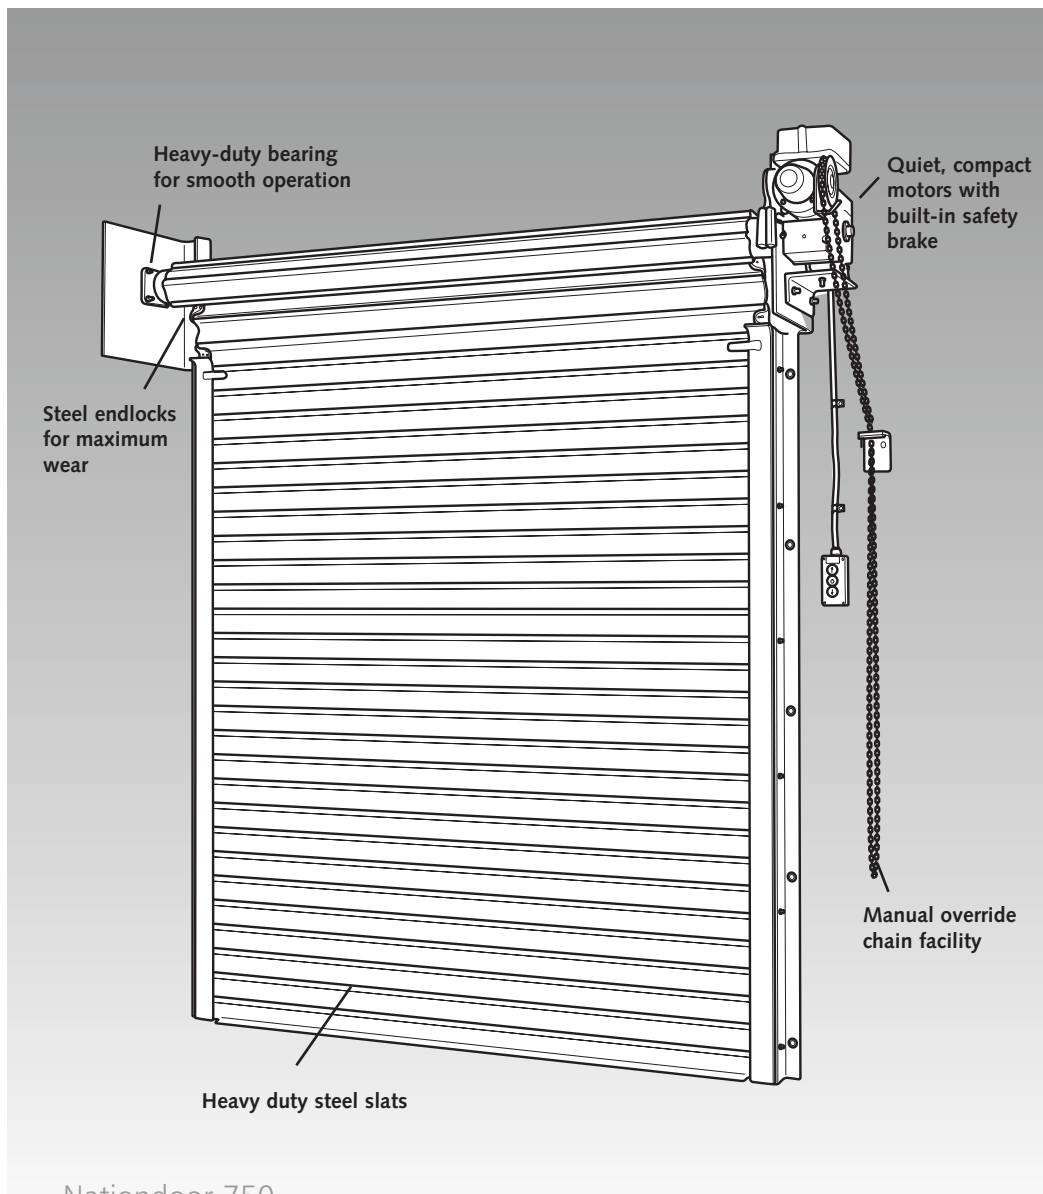

nationdoor 750

Nationdoor 750

Nationdoor Therma 100

The Nationdoor 750 is of an all steel construction with 75mm slats. The Nationdoor Therma 100 is similar but has 100mm insulated slats and extra seals. They can be manufactured to suit most openings - please contact us for full details.

Additional Features:

- Remote control
- Fully automated control systems
- Optional safety features
- Weatherseal
- Colour coating range
- Vision panels
- Personnel doors
- Locking systems

nationdoor 750

Protecting the Nation

The Nationdoor provides a heavy duty solution for a wide range of industrial applications. The Therma 100 meets building insulation regulations. Both comply with European standard EN13241-1.