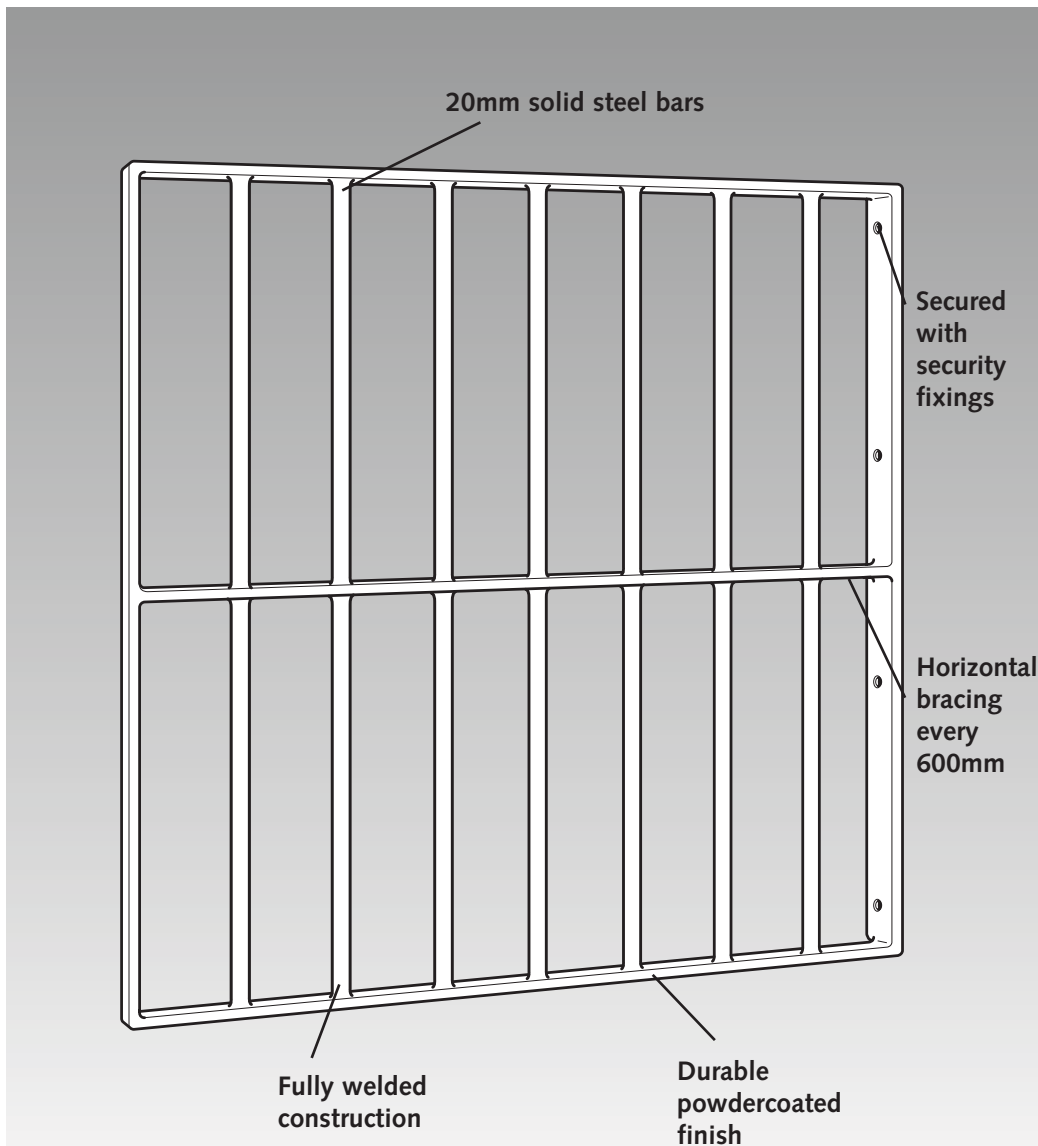

nationgrille

Nationgrille 1000

A very versatile range, the Nationgrille 1000 and 2000 are of a fully welded steel construction and can be galvanised for external applications. The Nationgrille 1000 is insurance approved. The hinged option is similar but padlockable, it is excellent for front entrances and fire exits. Other options include the Nationmesh grilles and cages, and the aesthetically pleasing Nationscreen. All are available in a wide range of colours and are custom made to suit most sizes of openings.

Nationgrille 1000

Nationgrille 1000

Nationgrille 2000

Nationgrille hinge

Protecting the Nation

A highly secure option where removal is not a requirement. The Nationgrille is designed to keep intruders out whilst offering maximum vision and exceptional light levels.