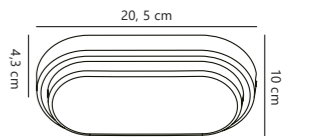

Cuba Outdoor Bright Round Wall

White 2019171001
Plastic

Measurements	Dimmable	LED W	Lifespan	Masterbox
W: 17,5 cm, shade Ø: 16,3 cm, Ø: 17,5 cm, D: 4,3 cm	No, cannot be dimmed	13,89W	30000 hours	Qty. 3

Cuba Outdoor Bright Oval Wall