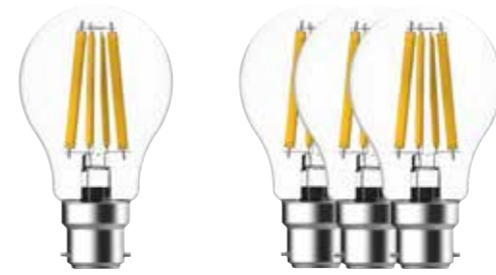

B22 | A60 | 4000 K | 1620 lm

1-pack Clear 5211029721
Glass

3-pack Clear 5211029723
Glass