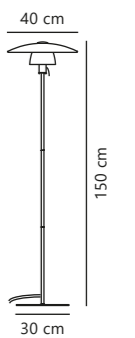

Measurements	Dimmable	Cable info	Switch	Max. W	Masterbox
H: 150 cm, W: 40 cm, L: 40 cm, shade Ø: 40 cm, tube Ø: 1,55 cm	No, cannot be dimmed	Black Textile Not replaceable	On the fixture	25W	Qty. 2