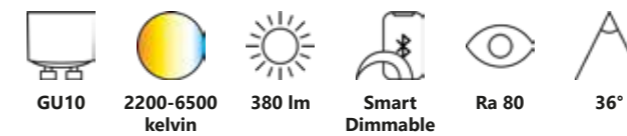

Measurements	Bulb type	Dimmable	Wattage	Voltage	Lifespan	Standby W	Masterbox
H: 5,5 cm, Ø: 5 cm	GU10 LED	Yes, has built-in dimmable light source with Nordlux Smart functionality	4,7W	220-240 Volt	15000 hours	<0,5W	Qty. 6