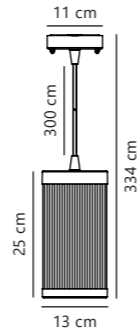

Coupar Pendant designed by Says Who

Measurements	Dimmable	Cable info	Canopy info	Max. W	Masterbox
H: 25 cm, W: 13 cm, L: 13 cm, shade Ø: 13 cm	Yes, can be dimmed by choosing a dimmable bulb	Black Rubber Not replaceable	White/Black/Sanded Metal 11 x 3,7 cm	25W	Qty. 3