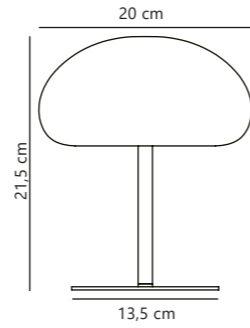

Measurements	Dimmable	Cable info	Battery info	LED W	Lifespan	Masterbox
H: 21,5 cm, W: 20 cm, L: 20 cm, Ø: 20 cm	3-step Moodmaker™ Step 1 300 lm Step 2 200 lm Step 3 100 lm	Black Plastic	Type: Lithium-ion Lasting time: 300lm/5h; 200lm/10h; 100lm/18h Recharging time: 6 hours	4,8W	30000 hours	Qty. 3