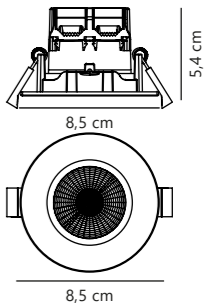

Measurements	Built-in info	Dimmable	LED W	Lifespan	Masterbox
H: 5,4 cm, Ø: 8,5 cm	Cutout Ø: 7,2 cm Built-in height: 6,8 cm	Yes, has built-in dimmable light source for wall dimmer	4,5W	25000 hours	Qty. 3