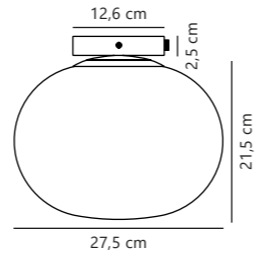

Alton 27,5 Ceiling

Brass 2010506001
Glass

Black 2010506047
Glass

Measurements	Dimmable	Cable info	Canopy info	Max. W	Masterbox
H: 24 cm, shade Ø: 27,5 cm, shade H: 21,5 cm	Yes, can be dimmed by choosing a dimmable bulb	White/Black Textile Not replaceable	Brass/Black Metal 12,6 x 2,5 cm	25W	Qty. 3