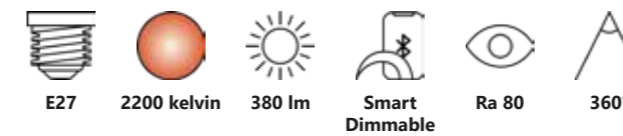

Measurements	Bulb type	Dimmable	Wattage	Voltage	Lifespan	Standby W	Masterbox
H: 26 cm, Ø: 20 cm	E27 LED	Yes, has built-in dimmable light source with Nordlux Smart functionality	4,7W	220-240 Volt	15000 hours	<0,5W	Qty. 3