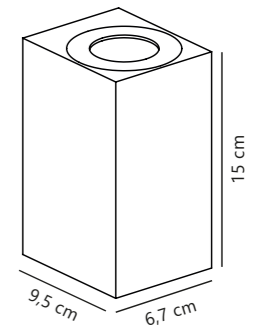

Measurements	Dimmable	LED W	Lifespan	Masterbox
H: 15 cm, W: 6,7 cm, D: 9,5 cm, wall base: 5,5 x 14 cm	No, cannot be dimmed	13,3W	20000 hours	Qty. 6