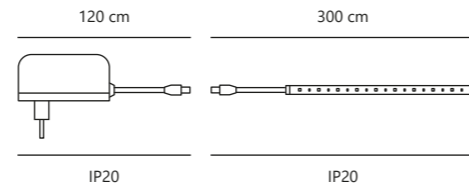

LED Strip White 2700K 3 meters