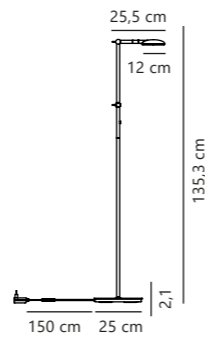

Measurements	Dimmable	Cable info	Switch	LED W	Lifespan	Masterbox
H: 135 cm, W: 25 cm, L: 36,8 cm, shade Ø: 12 cm, tube Ø: 1,6 cm	Touch	Black Textile Not replaceable	On the fixture	5W	20000 hours	Qty. 2