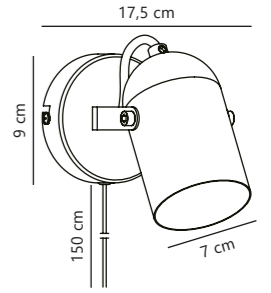

Measurements	Dimmable	Cable info	Switch	Max. W	Masterbox
H: 14 cm, shade Ø: 6,6 cm, projection: 16 cm, wall base: Ø 9 cm	No, cannot be dimmed	Black Plastic Replaceable	On the cable	40W	Qty. 6