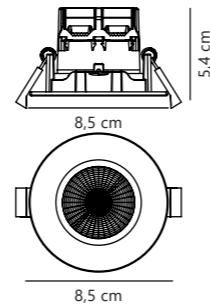

Measurements	Built-in info	Dimmable	LED W	Lifespan	Masterbox
H: 5,4 cm, Ø: 8,5 cm	Cutout Ø: 7,2 cm Built-in height: 6,8 cm	Yes, has built-in dimmable light source for wall dimmer	4,5W	25000 hours	Qty. 3