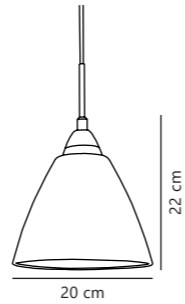

Measurements	Dimmable	Cable info	Canopy info	Max. W	Masterbox
shade Ø: 20 cm, shade H: 22 cm	Yes, can be dimmed by choosing a dimmable bulb	White Plastic Not replaceable	Chrome Metal 9 x 5,35 cm	60W	Qty. 3