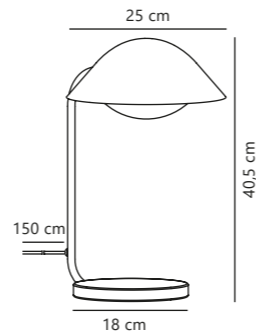

Freya Table designed by Says Who

Black 2213115003
Metal