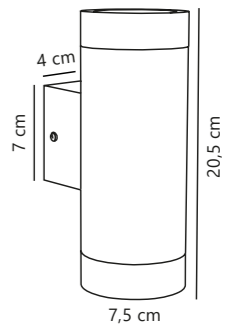

Measurements	Dimmable	Max. W	Masterbox
H: 20,5 cm, W: 7,5 cm, shade Ø: 7,5 cm, Ø: 7,5 cm, D: 12,5 cm	Yes, can be dimmed by choosing a dimmable bulb	2x25W	Qty. 3

Find the rest of the Tin series in the Minimalistic section on page 466