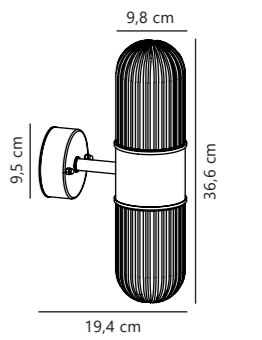

Januka Wall designed by Darrow

Measurements	Dimmable	Max. W	Masterbox
H: 30,8 cm, W: 18 cm, L: 18 cm, shade Ø: 9,5 cm, Ø: 18 cm, D: 20,6 cm	Yes, can be dimmed by choosing a dimmable bulb	40W	Qty. 3

Konyo Wall designed by Darrow