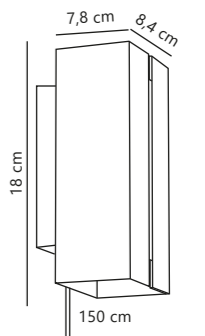

Measurements	Dimmable	Cable info	Switch	LED W	Lifespan	Masterbox
H: 18 cm, W: 7,8 cm, L: 8,4 cm	3-step Moodmaker™ Step 1 100 % Step 2 40% Step 3 20%	White/Black Replaceable	On the cable	11,5W	30000 hours	Qty. 3