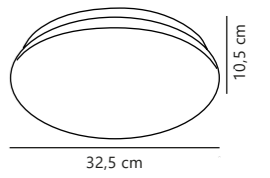

Máni 32 Ceiling