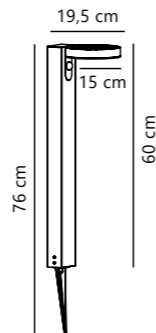

Rica Round Solar Garden

EXEMPT