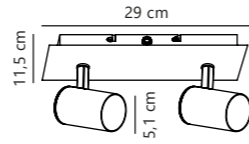

Frida 2-Spot

White 49810101
Metal

Measurements	Dimmable	Canopy info	Max. W	Masterbox
W: 8 cm, L: 29 cm, shade Ø: 5,1 cm, projection: 11,5 cm, wall base: 29 x 6 cm	Yes, can be dimmed by choosing a dimmable bulb	29 x 2,5 cm	2x35W	Qty. 3