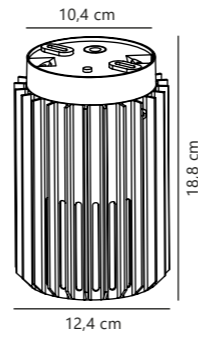

Watch the full ambience video

JACOB JENSEN DESIGN

Aludra Ceiling designed by Jacob Jensen Design

Black 2118006003
Aluminium

Aluminium 2118006010
Aluminium

Brown metallic 2118006061
Aluminium

Measurements	Dimmable	Max. W	Masterbox
H: 18,8 cm, shade Ø: 12,4 cm	Yes, can be dimmed by choosing a dimmable bulb	15W	Qty. 3