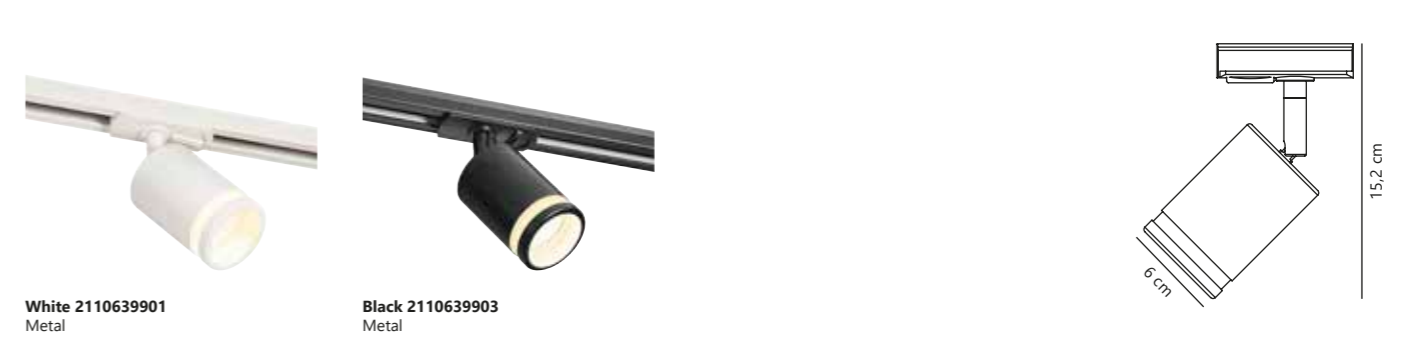

Rondie Link Track Light

Measurements	Dimmable	Max. W	Masterbox
H: 15,2 cm, W: 6 cm, L: 9,3 cm, shade Ø: 6 cm	Yes, can be dimmed by choosing a dimmable bulb	35W	Qty. 3