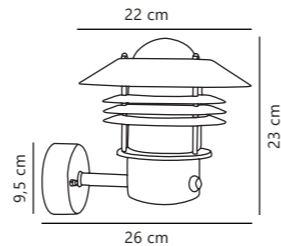

Measurements	Dimmable	Sensor info	Max. W	Masterbox
H: 23 cm, W: 22 cm, shade Ø: 22 cm, wall base: 9,5 cm	No, cannot be dimmed	Type: Motion & Twilight Angle: 100° Range: 0-8 m	60W	Qty. 3

Find the rest of the Vejers series in the Seaside section on page 522