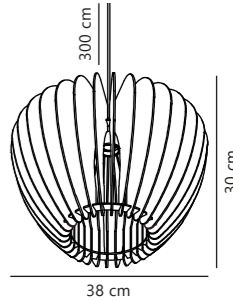

Measurements	Dimmable	Cable info	Canopy info	Max. W	Masterbox
shade Ø: 38 cm, shade H: 30 cm	Yes, can be dimmed by choosing a dimmable bulb	Black Plastic Not replaceable	Black Plastic 11,7 x 6 cm	60W	Qty. 3