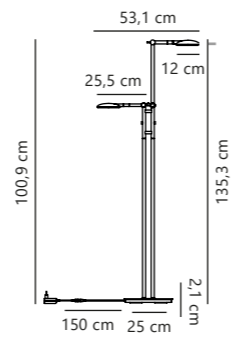

Bend Table designed by Says Who

Black 2112765003
Metal

- Integrated LED**
- 2700 kelvin**
- IP20**
- 410 lm**
- Moodmaker**
- Ra 80**
- 60°**
- 150 cm**
- Class 3**
- 5 year LED guarantee**

Measurements	Dimmable	Cable info	Switch	LED W	Lifespan	Masterbox
H: 45,5 cm, W: 15 cm, L: 27,3 cm, shade Ø: 12 cm, tube Ø: 1,6 cm	Touch	Black Textile Not replaceable	On the fixture	5W	20000 hours	Qty. 2

Bend Single Floor designed by Says Who

Black 2112774003
Metal

Measurements	Dimmable	Cable info	Switch	LED W	Lifespan	Masterbox
H: 135 cm, W: 25 cm, L: 36,8 cm, shade Ø: 12 cm, tube Ø: 1,6 cm	Touch	Black Textile Not replaceable	On the fixture	5W	20000 hours	Qty. 2

Bend Double Floor designed by Says Who

Black 2112784003
Metal

Measurements	Dimmable	Cable info	Switch	LED W	Lifespan	Masterbox
H: 135 cm, W: 25 cm, L: 53 cm, shade Ø: 12 cm, tube Ø: 1,6 cm	Touch	Black Textile Not replaceable	On the fixture	10W	20000 hours	Qty. 2