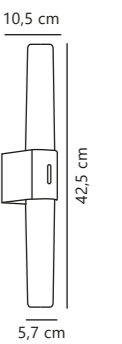

Measurements	Dimmable	LED W	Lifespan	Masterbox
H: 10,6 cm, W: 5,7 cm, L: 42,5 cm, projection: 10,5 cm	No, cannot be dimmed	9W	25000 hours	Qty. 3