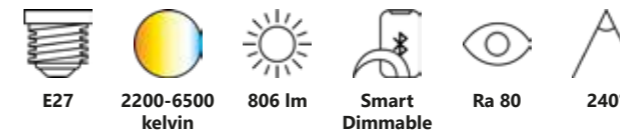

Measurements	Bulb type	Dimmable	Wattage	Voltage	Lifespan	Standby W	Masterbox
H: 10,9 cm, Ø: 6 cm	E27 LED	Yes, has built-in dimmable light source with Nordlux Smart functionality	6,5W	220-240 Volt	25000 hours	<0,5W	Qty. 6