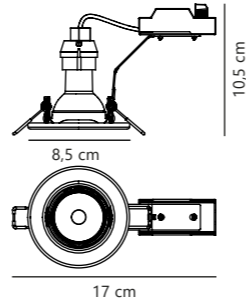

Measurements	Built-in info	Dimmable	LED W	Masterbox
H: 10,5 cm, Ø: 8,5 cm	Cutout Ø: 6,5 cm Built-in height: 11,5 cm	No, cannot be dimmed	3,1W	Qty. 3