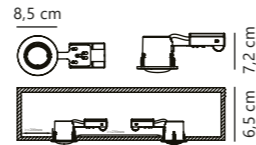

Measurements	Built-in info	Dimmable	Max. W	Masterbox
H: 7,2 cm, Ø: 8,5 cm	Cutout Ø: 7,6 cm Built-in height: 6,8 cm	Yes, can be dimmed by choosing a dimmable bulb	8W LED	Qty. 3