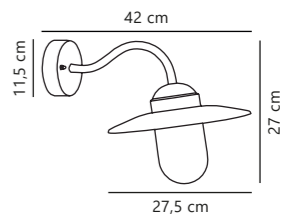

Measurements	Dimmable	Max. W	Masterbox
H: 27 cm, W: 27,5 cm, shade Ø: 27,5 cm, D: 42 cm, wall base: 11,5 cm	Yes, can be dimmed by choosing a dimmable bulb	60W	Qty. 3

Find the rest of the Luxembourg series in the Seaside section on page 508