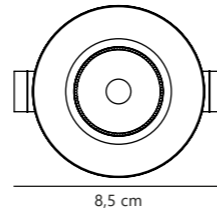

- Integrated LED
- 2700 kelvin
- IP65
- 345 lm
- Dimmable
- Ra 80
- 100°
- Class 2
- Parallel connection
- LED guarantee

Measurements	Built-in info	Dimmable	LED W	Lifespan	Masterbox
H: 3,6 cm, Ø: 8,5 cm	Cutout Ø: 7,2 cm Built-in height: 4,6 cm	Yes, has built-in dimmable light source for wall dimmer	4,7W	25000 hours	Qty. 3