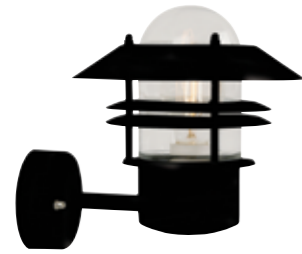

Blokhuis Up Wall

Black 25011003
Metal