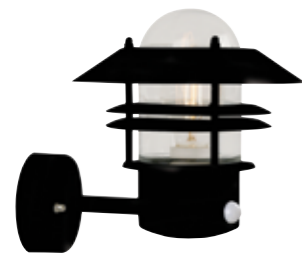

Blokhuis Up Sensor Wall

Black 25031003
Metal