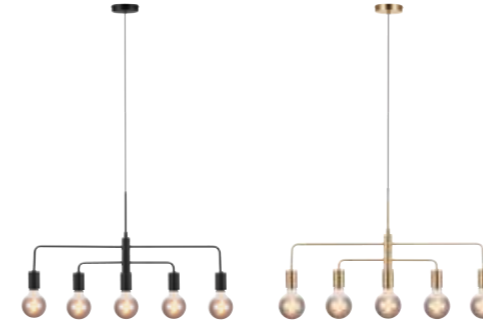

Beroni 40 Pendant designed by Says Who

Black 2213313003
Metal

Measurements	Dimmable	Cable info	Canopy info	Max. W	Masterbox
H: 33 cm, W: 40 cm, L: 40 cm, shade Ø: 40 cm	Yes, can be dimmed by choosing a dimmable bulb	Black Textile Not replaceable	Black Plastic 12,4 x 8,7 cm	60W	Qty. 2

Beroni 45 Pendant designed by Says Who

Black 2213323003
Metal

Measurements	Dimmable	Cable info	Canopy info	Max. W	Masterbox
H: 43 cm, W: 45 cm, L: 45 cm, shade Ø: 45 cm	Yes, can be dimmed by choosing a dimmable bulb	Black Textile Not replaceable	Black Plastic 12,4 x 8,7 cm	60W	Qty. 2

Gloom 5-Pendant

Black 2113053003
Metal

Brass 2113053035
Metal

Measurements	Dimmable	Cable info	Canopy info	Max. W	Masterbox
H: 36 cm, W: 74 cm, L: 4,3 cm, shade Ø: 4,3 cm	Yes, can be dimmed by choosing a dimmable bulb	Black Plastic Not replaceable	Black/Brass Metal 10 x 2,5 cm	5x40W	Qty. 4