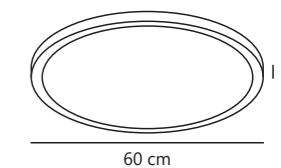

Oja Smart 60 Ceiling

White 2015146101
Plastic

Black 2015146103
Plastic

Integrated LED

2700-6500 kelvin

IP20

3500 lm

Smart Dimmable

Ra 80

120°

Class 1

LED guarantee

Measurements	Dimmable	LED W	Standby W	Lifespan	Masterbox
H: 3,2 cm, projection: 3,2 cm, Ø: 60 cm, D: 60 cm	Yes, has built-in dimmable light source with Nordlux Smart functionality	30W	<0,5W	25000 hours	Qty. 3