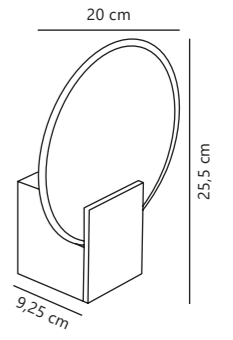

Hester Wall

White 2015391001
Plastic

Black 2015391003
Plastic

Nature 2015391014
Plastic

Marble 2015391020
Plastic

Measurements	Dimmable	LED W	Lifespan	Masterbox
H: 25,5 cm, W: 9,25 cm, L: 20 cm	3-step Moodmaker™ 	9,5W	25000 hours	Qty. 3