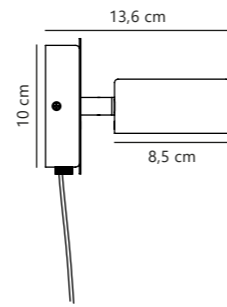

Clyde Wall

Measurements	Dimmable	Cable info	Switch	LED W	Lifespan	Masterbox
H: 10 cm, W: 10 cm, shade Ø: 8,5 cm, projection: 13,6 cm	3-step Moodmaker™ Step 1 All on Step 2 Centre on Step 3 Ring on	Black Textile Replaceable	On the cable	4W	25000 hours	Qty. 3

Clyde Floor

Measurements	Dimmable	Cable info	Switch	LED W	Lifespan	Masterbox
H: 138 cm, W: 23 cm, L: 26,6 cm, shade Ø: 8,5 cm, tube Ø: 1,6 cm	3-step Moodmaker™ Step 1 All on Step 2 Centre on Step 3 Ring on	Black Textile Not replaceable	On the cable	8W	25000 hours	Qty. 2

Clyde Table

Measurements	Dimmable	Cable info	Switch	LED W	Lifespan	Masterbox
H: 40,7 cm, W: 15 cm, L: 25,5 cm, shade Ø: 8,5 cm, tube Ø: 1,15 cm	3-step Moodmaker™ Step 1 All on Step 2 Centre on Step 3 Ring on	Black Textile Not replaceable	On the cable	4W	25000 hours	Qty. 3

Clyde 4 -Spot

Measurements	Dimmable	Canopy info	LED W	Lifespan	Masterbox
H: 10 cm, W: 115 cm, L: 115 cm, shade Ø: 8,5 cm, tube Ø: 1,25 cm	3-step Moodmaker™ Step 1 All on Step 2 Centre on Step 3 Ring on	Black Metal 25 x 2,5 cm	16W	25000 hours	Qty. 3