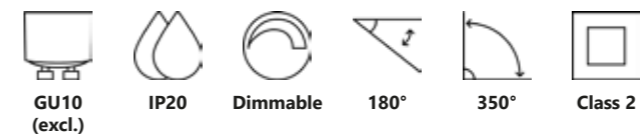

Measurements	Dimmable	Max. W	Masterbox
shade Ø: 5,5 cm, projection: 28,5 cm	Yes, can be dimmed by choosing a dimmable bulb	7W	Qty. 6