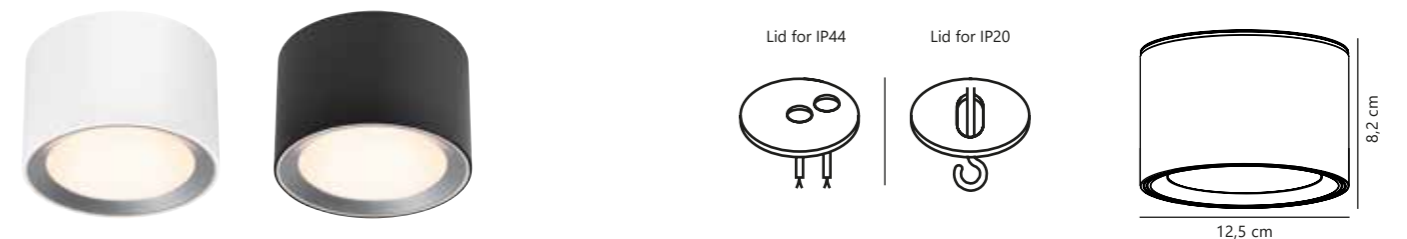

Measurements	Dimmable	LED W	Lifespan	Masterbox
H: 6 cm, projection: 6 cm, Ø: 10 cm	3-step Moodmaker™ Step 1 All on Step 2 Centre on 50% Step 3 Ring on	5,5W	20000 hours	Qty. 3

Landon 8 Ceiling

White 2110660101
Metal