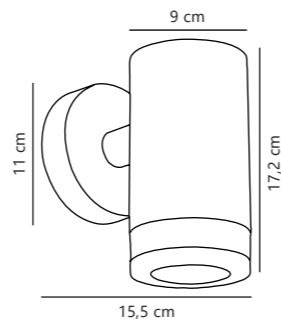

- GU10 (excl.)
- IP44
- Dimmable
- Class 1
- Parallel connection

Measurements	Dimmable	Max. W	Masterbox
H: 17,2 cm, Ø: 9 cm, D: 15,5 cm, wall base: 11 cm	Yes, can be dimmed by choosing a dimmable bulb	28W	Qty. 3

Birk Garden

- E27 (excl.)
- IP44
- Dimmable
- Class 2
- Parallel connection

Measurements	Dimmable	Max. W	Masterbox
H: 80 cm, Ø: 9 cm	Yes, can be dimmed by choosing a dimmable bulb	40W	Qty. 3