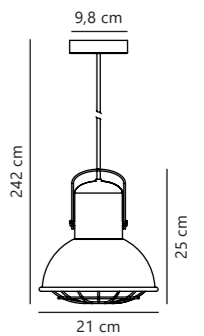

Porter 21 Pendant designed by Says Who