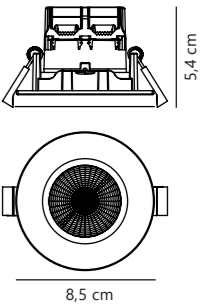

Measurements	Built-in info	Dimmable	LED W	Lifespan	Masterbox
H: 5,4 cm, Ø: 8,5 cm	Cutout Ø: 7,2 cm Built-in height: 6,8 cm	Yes, has built-in dimmable light source for wall dimmer	4,5W	25000 hours	Qty. 3