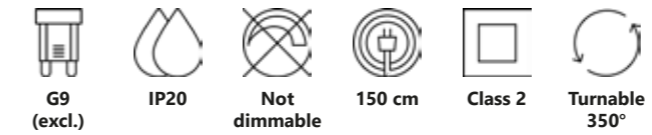

NEW White 2312201001 Metal
NEW Black 2312201003 Metal
NEW Brown 2312201018 Metal
NEW Dusty green 2312201023 Metal

Measurements	Dimmable	Cable info	Switch	Max. W	Masterbox
H: 11 cm, W: 15,6 cm, shade Ø: 13 cm	No, cannot be dimmed	White/Black Plastic Replaceable	On the cable	5W	Qty. 3