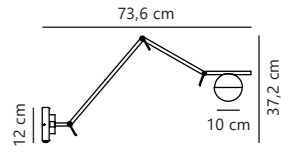

Contina Wall designed by Says Who

Black 2010971003
Metal

Brass 2010971035
Metal

- G9 (excl.)
- IP20
- Not dimmable
- 165°
- 150 cm
- Class 2

Measurements	Dimmable	Cable info	Switch	Max. W	Masterbox
H: 37,2 cm, W: 12,5 cm, L: 73,6 cm, shade Ø: 10 cm	No, cannot be dimmed	Black/White Textile Replaceable	On the cable	5W	Qty. 3