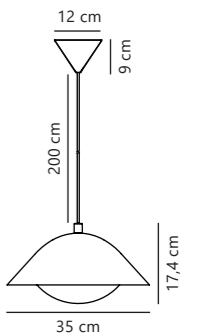

Measurements	Dimmable	Cable info	Canopy info	Max. W	Masterbox
H: 17 cm, W: 35 cm, L: 35 cm, shade Ø: 35 cm	Yes, can be dimmed by choosing a dimmable bulb	Black/White Plastic Not replaceable	Black/White Plastic 12,2 x 9 cm	40W	Qty. 3