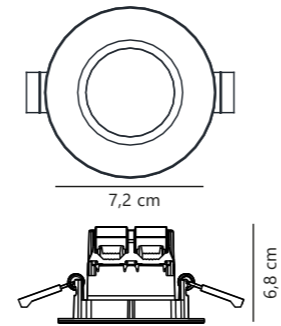

Clarkson Downlight

3-kit White 47880101
Metal

- Integrated LED
- 4000 kelvin
- IP65
- 345 lm
- Not dimmable
- Ra 80
- 100°
- Class 2
- Parallel connection
- LED guarantee

Measurements	Built-in info	Dimmable	LED W	Lifespan	Masterbox
H: 5,4 cm, Ø: 8,5 cm	Cutout Ø: 7,2 cm Built-in height: 6,8 cm	No, cannot be dimmed	4,8W	20000 hours	Qty. 3