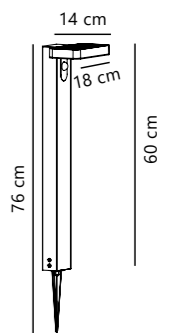

Rica Square Solar Garden

EXEMPT