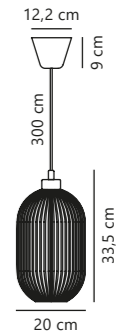

Measurements	Dimmable	Cable info	Canopy info	Max. W	Masterbox
H: 33,5 cm, shade Ø: 20 cm	Yes, can be dimmed by choosing a dimmable bulb	White Textile Not replaceable	White Plastic 12,2 x 9 cm	40W	Qty. 3