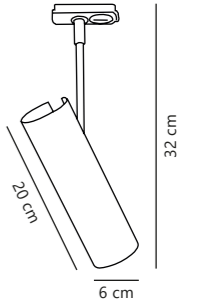

White 71669901
Metal

Black 71669903
Metal

Measurements	Dimmable	Max. W	Masterbox
H: 32 cm, W: 3,5 cm, L: 8 cm, shade Ø: 6 cm, shade H: 20 cm, projection: 32 cm, tube Ø: 1 cm	Yes, can be dimmed by choosing a dimmable bulb	8W	Qty. 3