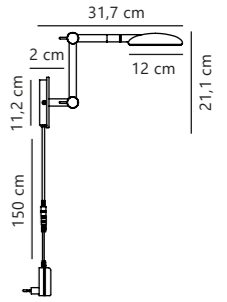

Bend Wall designed by Says Who

Black 2112751003
Metal

- Integrated LED**
- 2700 kelvin**
- IP20**
- 410 lm**
- Moodmaker**
- Ra 80**
- 90°**
- 150 cm**
- Class 3**
- 5 year LED guarantee**

Measurements	Dimmable	Cable info	Switch	LED W	Lifespan	Masterbox
H: 21 cm, W: 12 cm, L: 31,8 cm, shade Ø: 12 cm, projection: 31,8 cm, tube Ø: 1,6 cm	Touch	Black Textile Not replaceable	On the fixture	5W	20000 hours	Qty. 3