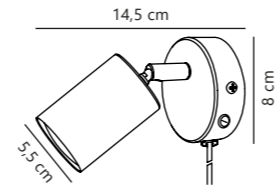

Measurements	Dimmable	Cable info	Switch	Max. W	Masterbox
H: 12 cm, W: 8 cm, L: 8 cm, shade Ø: 5,5 cm	No, cannot be dimmed	White/Black Plastic Replaceable	On the base	7W	Qty. 6