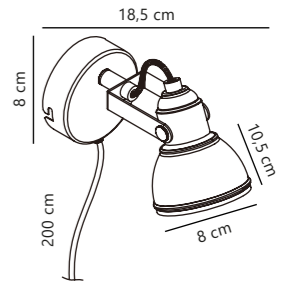

Measurements	Dimmable	Cable info	Switch	Max. W	Masterbox
H: 10,5 cm, shade Ø: 8 cm, projection: 18,5 cm, wall base: 8 cm	No, cannot be dimmed	White/Black Plastic Replaceable	On the cable	35W	Qty. 3

Aslak 2-Spot