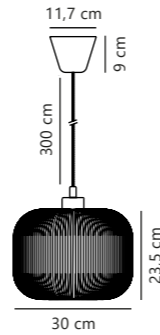

Measurements	Dimmable	Cable info	Canopy info	Max. W	Masterbox
H: 23,5 cm, shade Ø: 30 cm	Yes, can be dimmed by choosing a dimmable bulb	White Textile Not replaceable	White Plastic 12,2 x 9 cm	40W	Qty. 2