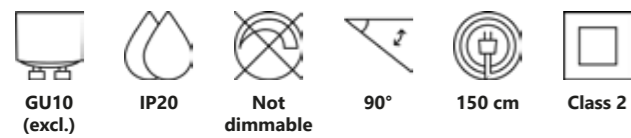

Measurements	Dimmable	Cable info	Switch	Max. W	Masterbox
H: 12 cm, W: 8 cm, L: 8 cm, shade Ø: 5,5 cm	No, cannot be dimmed	White/Black Plastic Replaceable	On the base	7W	Qty. 6