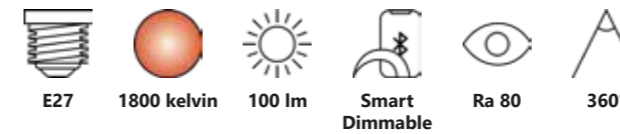

Measurements	Bulb type	Dimmable	Wattage	Voltage	Lifespan	Standby W	Masterbox
H: 26 cm, Ø: 20 cm	E27 LED	Yes, has built-in dimmable light source with Nordlux Smart functionality	4,7W	220-240 Volt	15000 hours	<0,5W	Qty. 3