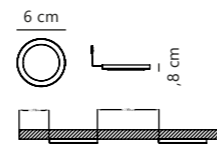

Measurements	Built-in info	Dimmable	LED W	Lifespan	Masterbox
H: 0,6 cm, Ø: 6,0 cm	Built-in height: 0,8 cm	No, cannot be dimmed	0,7W	30000 hours	Qty. 3