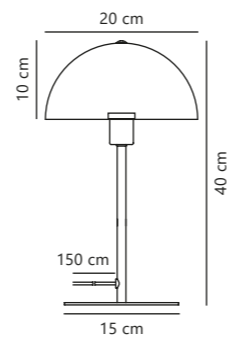

Black 2112305003
Metal/Glass