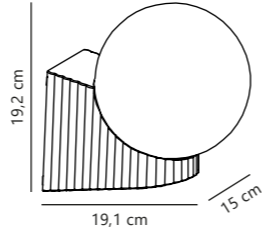

NEW
Smoked 2218158047
Metal

Item no. 22039931
Fits on garden base

Measurements	Dimmable	Max. W	Masterbox
H: 80 cm, W: 14,5 cm	Yes, can be dimmed by choosing a dimmable bulb	15W	Qty. 3

Hayley Wall designed by Says Who