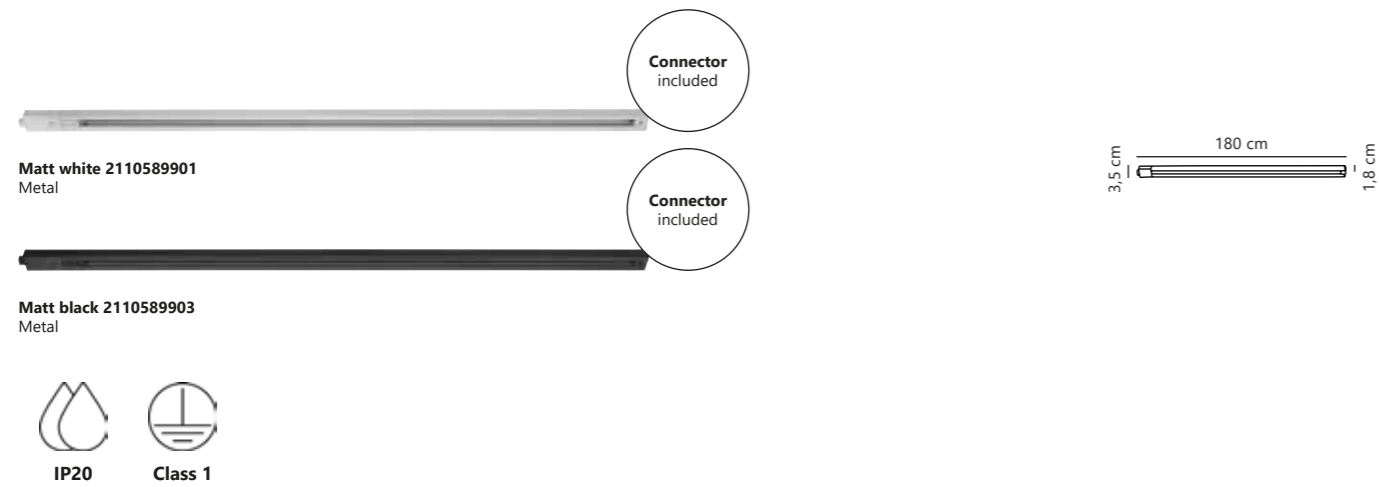

Link 1,8m Track Light

Measurements	Max. W	Masterbox
W: 3,5 cm, L: 180 cm, projection: 1,8 cm	690W	Qty. 3