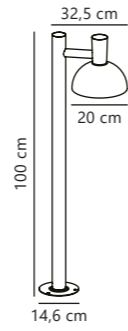

Measurements	Dimmable	Max. W	Masterbox
H: 100 cm, shade Ø: 20 cm, tube Ø: 5 cm, D: 32,5 cm	Yes, can be dimmed by choosing a dimmable bulb	20W	Qty. 2

Find the rest of the Arki series in the Seaside section on page 493