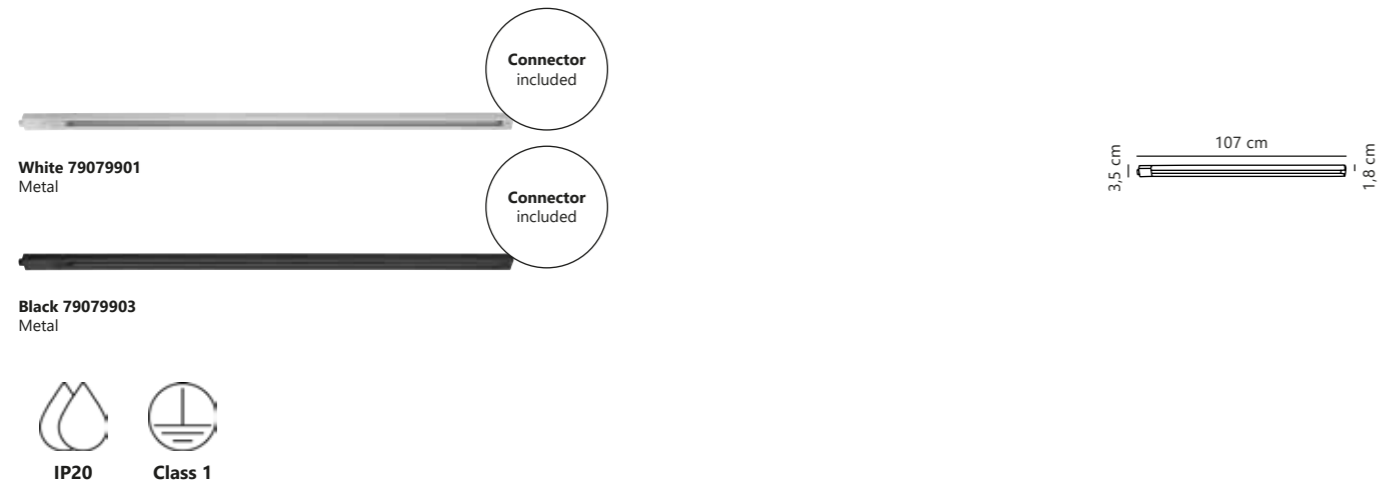

Link 1m Track Light

Measurements	Max. W	Masterbox
W: 3,5 cm, L: 107 cm, projection: 1,8 cm	690W	Qty. 3