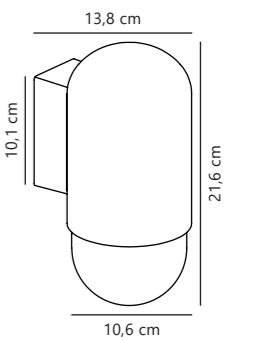

Heka Wall

Measurements	Dimmable	Max. W	Masterbox
H: 21,6 cm, W: 10,6 cm, shade Ø: 10,6 cm, D: 13,8 cm	Yes, can be dimmed by choosing a dimmable bulb	60W	Qty. 3