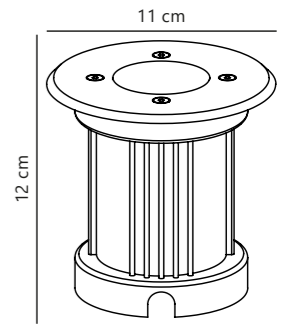

Measurements	Dimmable	Max. W	Masterbox
H: 12 cm, Ø: 11 cm	Yes, can be dimmed by choosing a dimmable bulb	35W	Qty. 3