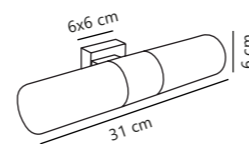

Measurements	Dimmable	Max. W	Masterbox
H: 6 cm, W: 31 cm, shade Ø: 6 cm, projection: 9,5 cm, wall base: 6 x 6 cm	Yes, can be dimmed by choosing a dimmable bulb	2x25W	Qty. 3