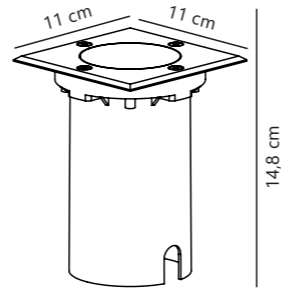

Measurements	Dimmable	Max. W	Masterbox
H: 14,8 cm, W: 11 cm, L: 11 cm	Yes, can be dimmed by choosing a dimmable bulb	15W	Qty. 3