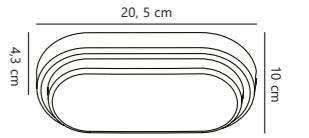

Cuba Outdoor Energy Oval Wall