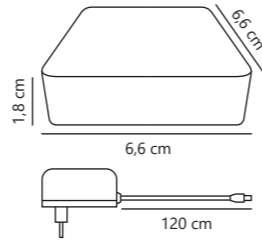

IP20

Class 1

Measurements	Standby W	Masterbox
H: 1,8 cm, W: 6,6 cm, L: 6,6 cm	<0,5W	Qty. 6