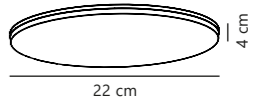

Vic 22 3000K Ceiling