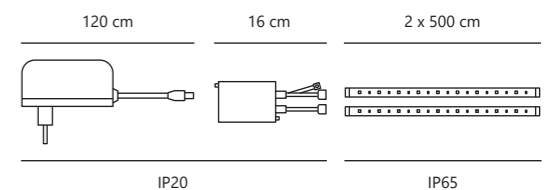

Smart LED Strip 2x5 meters

White 2210449901
Plastic

- Integrated LED
- Colour ambience
- 3000 kelvin
- IP65
- 630 lm
- Smart Dimmable
- Ra 80
- Class 3
- LED guarantee

Measurements	Dimmable	LED W	Standby W	Lifespan	Masterbox
H: 0,3 cm, L: 1000 cm, D: 1 cm	Yes, has built-in dimmable light source with Nordlux Smart functionality	16W	<0,5W	35000 hours	Qty. 6