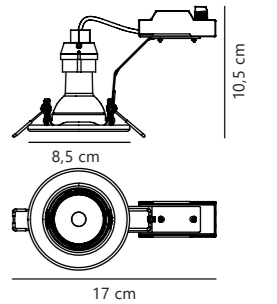

Measurements	Built-in info	Dimmable	LED W	Masterbox
H: 10,5 cm, Ø: 8,5 cm	Cutout Ø: 6,5 cm Built-in height: 11,5 cm	Yes, has built-in dimmable light source for wall dimmer	4,7W	Qty. 3