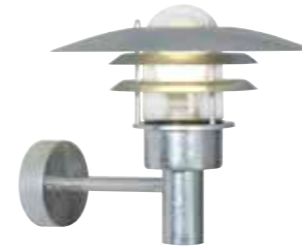

Lønstrup 32 Wall

Galvanized 71411031
Galvanized steel