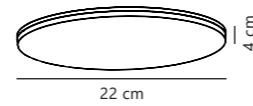

Vic 29 4000K Ceiling

White 2210256001
Plastic

Measurements	Dimmable	LED W	Lifespan	Masterbox
H: 4 cm, Ø: 29 cm	No, cannot be dimmed	24W	25000 hours	Qty. 6

Vic 22 4000K Ceiling

White 2210246001
Plastic

Measurements	Dimmable	LED W	Lifespan	Masterbox
H: 4 cm, Ø: 22 cm	No, cannot be dimmed	18W	25000 hours	Qty. 6