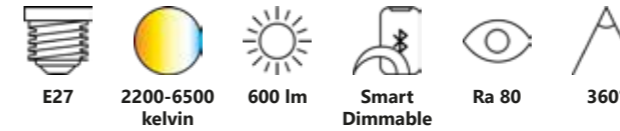

Measurements	Bulb type	Dimmable	Wattage	Voltage	Lifespan	Standby W	Masterbox
H: 10,4 cm, Ø: 6 cm	E27 LED	Yes, has built-in dimmable light source with Nordlux Smart functionality	4,7W	220-240 Volt	15000 hours	<0,5W	Qty. 5