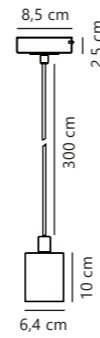

Siv Pendant