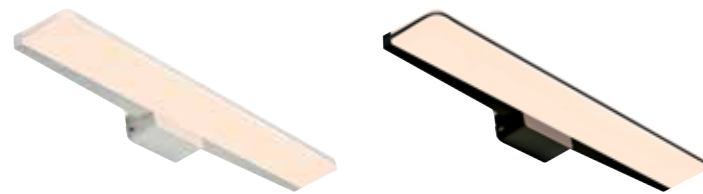

Tinia 60 Wall