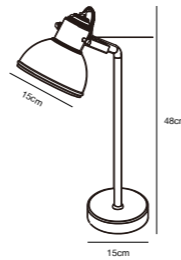

Aslak Floor

Black 46724003
Metal

Measurements	Dimmable	Cable info	Switch	Max. W	Masterbox
H: 140 cm, shade Ø: 23 cm	No, cannot be dimmed	Black Plastic Not replaceable	On the cable	15W	Qty. 3

Aslak Table

Black 46685003
Metal