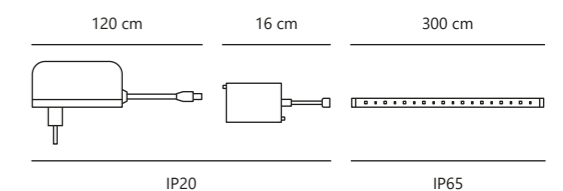

LED White 2700-6000K 3 meters