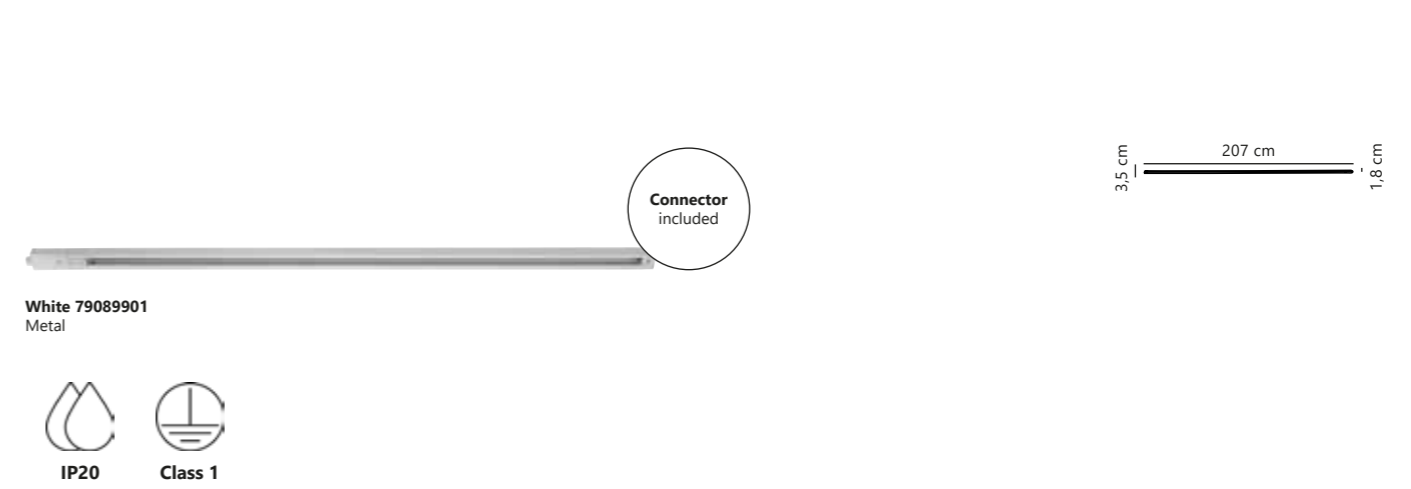

Link 2m Track Light

Measurements	Max. W	Masterbox
W: 3,5 cm, L: 207 cm, projection: 1,8 cm	690W	Qty. 3

Only for sale in Denmark