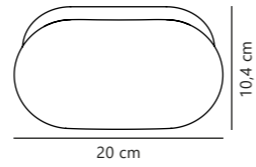

Foam Oval Wall

NEW
White 2210131001
Plastic

NEW
Black 2210131003
Plastic

E27
(excl.)

IP44

Dimmable

Class 2

Parallel
connection

Measurements	Dimmable	Max. W	Masterbox
H: 21,75 cm, W: 11,76 cm	Yes, can be dimmed by choosing a dimmable bulb	55W	Qty. 3