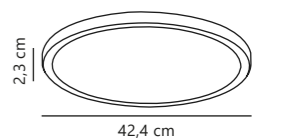

Oja 42 IP20 2700K Ceiling