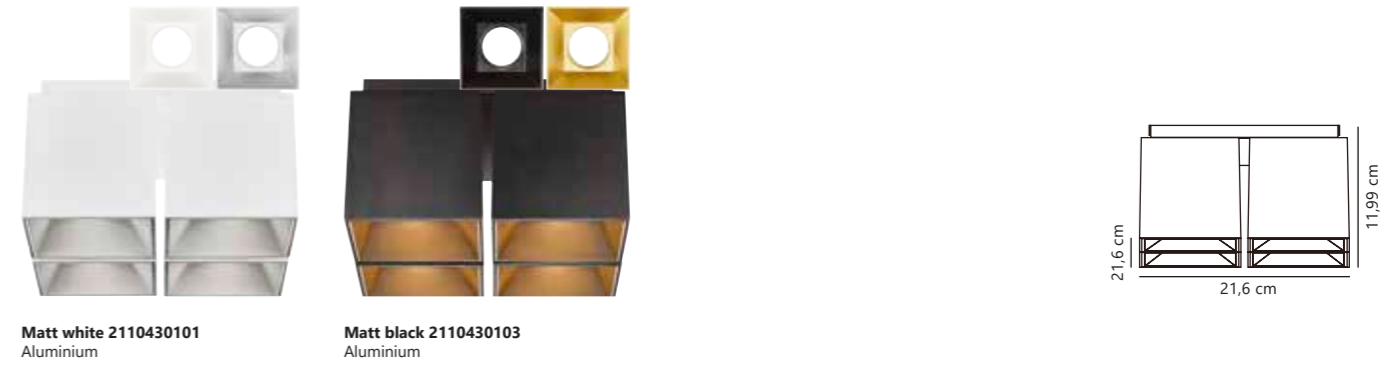

Ethan 4-Spot Ceiling

Measurements	Dimmable	Max. W	Masterbox
H: 11,99 cm, W: 21,6 cm, L: 21,6 cm	Yes, can be dimmed by choosing a dimmable bulb	4x50W	Qty. 3