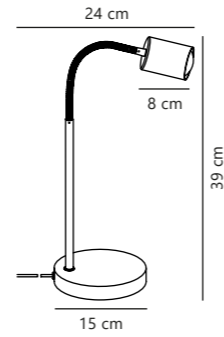

Measurements	Dimmable	Cable info	Switch	Max. W	Masterbox
H: 55 cm, W: 23,4 cm, shade Ø: 5,5 cm, tube Ø: 1,5 cm	No, cannot be dimmed	Black Plastic Not replaceable	On the cable	7W	Qty. 3