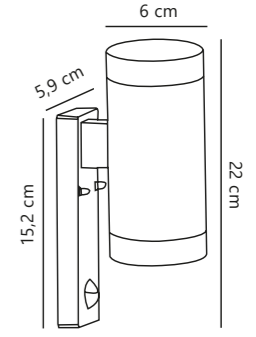

Measurements	Dimmable	Sensor info	Max. W	Masterbox
H: 22 cm, Ø: 6 cm, D: 10,5 cm, wall base: 5,9 x 15,2 cm	No, cannot be dimmed	Type: Motion & Twilight Angle: 110° Range: 0-8 m	2x35W	Qty. 3