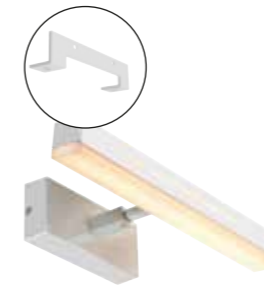

Chrome 2015401033
Aluminium