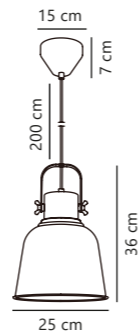

Adrian 16 Pendant

Anthracite 48783003
Metal

Measurements	Dimmable	Cable info	Canopy info	Max. W	Masterbox
H: 24 cm, W: 16 cm, L: 16 cm, shade Ø: 16 cm, shade H: 22 cm	Yes, can be dimmed by choosing a dimmable bulb	Black/White Textile Not replaceable	Black Metal 12 x 7 cm	25W	Qty. 6

Adrian 25 Pendant

Anthracite 48793003
Metal

Measurements	Dimmable	Cable info	Canopy info	Max. W	Masterbox
H: 36 cm, W: 25 cm, L: 25 cm, shade Ø: 25 cm, shade H: 28 cm	Yes, can be dimmed by choosing a dimmable bulb	Black/White Textile Not replaceable	Black Metal 12 x 7 cm	40W	Qty. 3