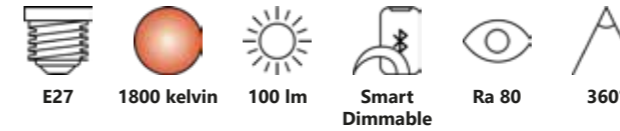

Measurements	Bulb type	Dimmable	Wattage	Voltage	Lifespan	Standby W	Masterbox
H: 13,7 cm, Ø: 9,5 cm	E27 LED	Yes, has built-in dimmable light source with Nordlux Smart functionality	4,7W	220-240 Volt	15000 hours	<0,5W	Qty. 3