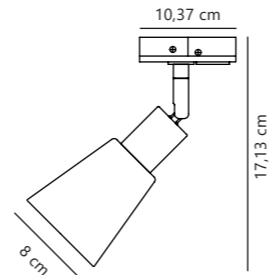

Measurements	Dimmable	Max. W	Masterbox
H: 17,13 cm, W: 10,37 cm, L: 8 cm, shade Ø: 8 cm	Yes, can be dimmed by choosing a dimmable bulb	50W	Qty. 3