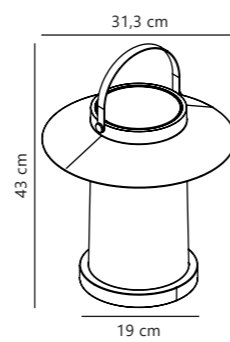

Measurements	Battery info	Sensor info	LED W	Masterbox
H: 30,4 cm, W: 31,3 cm, L: 31,3 cm, shade Ø: 31,3 cm	Type: Lithium-ion Lasting time: 5-5,5 hours Recharging time: 10 hours (by sunlight) 8 hours (by USB cable)	Type: Twilight	3W	Qty. 3

Watch the full ambience video