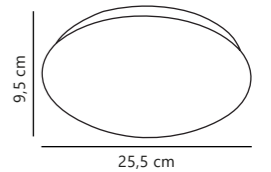

Máni 25 Ceiling