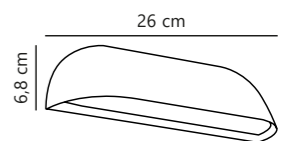

Front 26 Wall designed by Holmbäck Nordentoft

White 84081001
Metal

Black 84081003
Metal

Measurements	Dimmable	LED W	Lifespan	Masterbox
H: 6,8 cm, W: 26 cm, D: 6,8 cm	No, cannot be dimmed	9,8W	25000 hours	Qty. 3