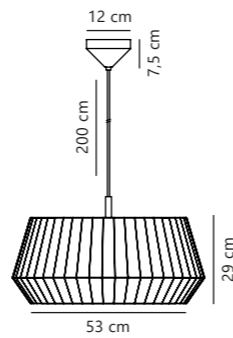

Measurements	Dimmable	Cable info	Canopy info	Max. W	Masterbox
H: 29 cm, W: 53 cm, L: 53 cm, shade Ø: 53 cm	Yes, can be dimmed by choosing a dimmable bulb	Black Plastic Not replaceable	Black Metal 12 x 7,5 cm	60W	Qty. 2