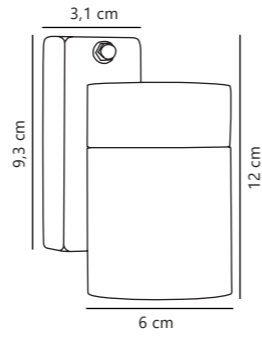

Measurements	Dimmable	Max. W	Masterbox
H: 12 cm, Ø: 6 cm, D: 11,5 cm, wall base: 3,1 x 9,3 cm	Yes, can be dimmed by choosing a dimmable bulb	35W	Qty. 3

Find the rest of the Tin series in the Seaside section on page 520