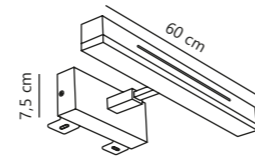

Otis 60 Wall