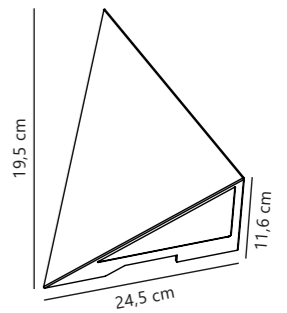

Konit Wall

NEW
Black 2320651003
Plastic

- GU10 (excl.)
- IP44
- Dimmable
- Class 2
- Parallel connection

Measurements	Dimmable	Max. W	Masterbox
H: 19,5 cm, W: 24,5 cm, D: 11,6 cm	Yes, can be dimmed by choosing a dimmable bulb	10W	Qty. 3