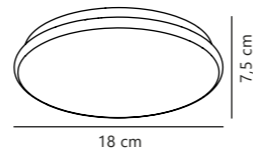

Montone 18 Ceiling

White 2015156101
Metal

- Integrated LED
- 2700 kelvin
- IP44
- 500 lm
- Not dimmable
- Ra 80
- 120°
- Class 1
- 5 year LED guarantee

Measurements	Dimmable	LED W	Lifespan	Masterbox
H: 7,5 cm, Ø: 18 cm	No, cannot be dimmed	5W	20000 hours	Qty. 3