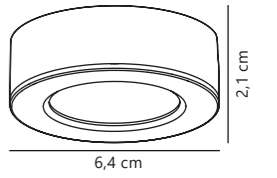

Measurements	Built-in info	Dimmable	LED W	Lifespan	Masterbox
H: 2,1 cm, Ø: 6,4 cm	Cutout Ø: 6 cm Built-in height: 4 cm	2-step Moodmaker™ Step 1 3000 K Step 2 4000 K	2,2W	25000 hours	Qty. 3