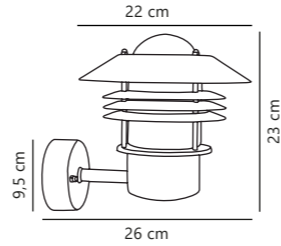

Measurements	Dimmable	Max. W	Masterbox
H: 23 cm, W: 22 cm, shade Ø: 22 cm, D: 26 cm, wall base: 9,5 cm	Yes, can be dimmed by choosing a dimmable bulb	60W	Qty. 3

Find the rest of the Vejers series in the Seaside section on page 522