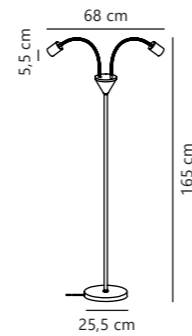

Measurements	Dimmable	Cable info	Switch	Max. W	Masterbox
H: 179,4 cm, W: 25,4 cm, shade Ø: 5,5 cm, tube Ø: 1,5 cm	No, cannot be dimmed	Black Plastic Not replaceable	On the cable	2x7W	Qty. 3