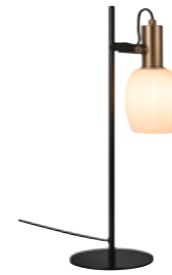

Arild Table

NEW
Black 2312305003
Metal/Glass

E14
(excl.)

IP20

Not
dimmable

150 cm

Class 2

Measurements	Dimmable	Cable info	Switch	Max. W	Masterbox
H: 45 cm, W: 26 cm, L: 26 cm, shade Ø: 9,3 cm, tube Ø: 1,15 cm	No, cannot be dimmed	Black Textile Not replaceable	On the cable	40W	Qty. 3