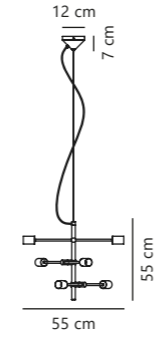

Measurements	Dimmable	Cable info	Canopy info	Max. W	Masterbox
H: 79 cm, W: 55 cm, L: 55 cm, shade Ø: 4,2 cm, tube Ø: 1,9 cm	Yes, can be dimmed by choosing a dimmable bulb	Black Textile Not replaceable	Black Metal 12 x 7 cm	6x25W	Qty. 2