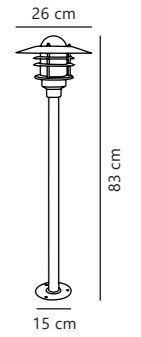

- E27 (excl.)
- IP54
- Dimmable
- Class 2
- Parallel connection
- Seaside guarantee

Measurements	Dimmable	Max. W	Masterbox
H: 83 cm, shade Ø: 26 cm, tube Ø: 3,8 cm	Yes, can be dimmed by choosing a dimmable bulb	60W	Qty. 3