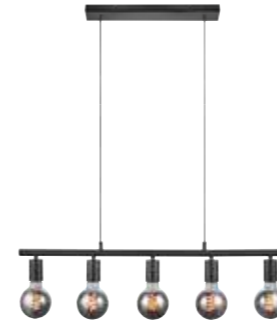

Paco 5-Pendant

Black 2213273003
Metal