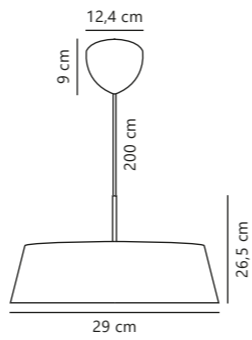

Clasi 45 Pendant