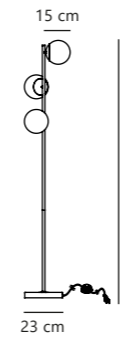

Measurements	Dimmable	Cable info	Switch	Max. W	Masterbox
H: 150 cm, shade Ø: 15 cm	No, cannot be dimmed	Black Textile Not replaceable	On the cable	3x15W	Qty. 2