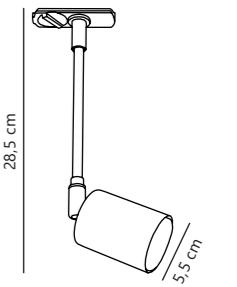

Measurements	Dimmable	Max. W	Masterbox
shade Ø: 5,5 cm, projection: 28,5 cm	Yes, can be dimmed by choosing a dimmable bulb	7W	Qty. 6