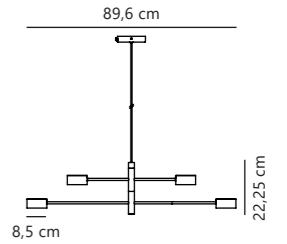

Clyde Pendant