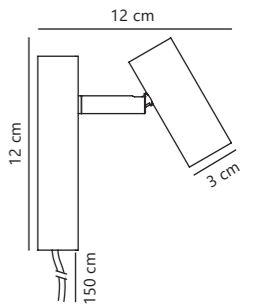

Omari 3-Spot

Measurements	Dimmable	Canopy info	LED W	Lifespan	Masterbox
H: 7,5 cm, W: 78 cm, L: 78 cm, shade Ø: 3 cm	3-step Moodmaker™ Step 1 320 lm Step 2 128 lm Step 3 25 lm	White/Black Metal 78 x 2,6 cm	3x12W	25000 hours	Qty. 3

Omari Pendant

Measurements	Dimmable	Cable info	Canopy info	LED W	Lifespan	Masterbox
H: 20 cm, W: 12 cm, L: 12 cm, shade Ø: 3 cm	3-step Moodmaker™ Step 1 320 lm Step 2 128 lm Step 3 25 lm	White/Black Plastic Not replaceable	White/Black Plastic 12,2 x 8,5 cm	4,4W	25000 hours	Qty. 3

Omari 5-Spot

Measurements	Dimmable	Canopy info	LED W	Lifespan	Masterbox
H: 7,5 cm, W: 118 cm, L: 118 cm, shade Ø: 3 cm	3-step Moodmaker™ Step 1 320 lm Step 2 128 lm Step 3 25 lm	White/Black Metal 118 x 2,6 cm	5x18,5W	25000 hours	Qty. 2

Omari Wall

Measurements	Dimmable	Cable info	Switch	LED W	Lifespan	Masterbox
H: 12 cm, W: 7 cm, L: 12 cm, shade Ø: 3 cm, projection: 12 cm	Touch	White/Black Plastic Replaceable	On the fixture	3,2W	25000 hours	Qty. 4