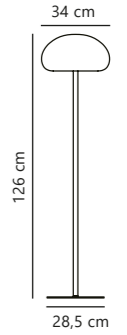

Measurements	Dimmable	Cable info	Battery info	LED W	Lifespan	Masterbox
H: 126 cm, W: 34 cm, L: 34 cm, Ø: 34 cm	3-step Moodmaker™ Step 1 450 lm Step 2 300 lm Step 3 150 lm	Black Plastic	Type: Lithium-ion Lasting time: 450lm/5h; 300lm/10h; 150lm/18h Recharging time: 8 hours	6,8W	30000 hours	Qty. 3