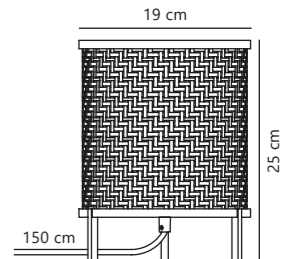

Measurements	Dimmable	Cable info	Switch	Max. W	Masterbox
H: 25 cm, Ø: 19 cm	No, cannot be dimmed	White Plastic Not replaceable	On the cable	15W	Qty. 3