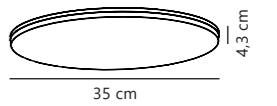

Vic 35 4000K Ceiling