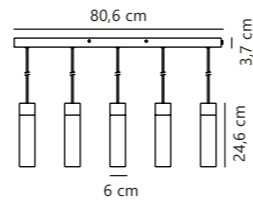

Measurements	Dimmable	Cable info	Canopy info	Max. W	Masterbox
W: 6 cm, L: 80,6 cm, shade Ø: 6 cm, shade H: 24,6 cm	Yes, can be dimmed by choosing a dimmable bulb	Black Textile Not replaceable	Black Metal 80,6 x 3,7 cm	5x15W	Qty. 2