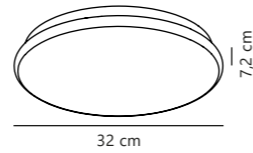

Montone 33 3000K Sensor Ceiling