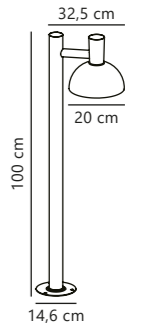

Measurements	Dimmable	Max. W	Masterbox
H: 100 cm, shade Ø: 20 cm, tube Ø: 5 cm, D: 32,5 cm	Yes, can be dimmed by choosing a dimmable bulb	20W	Qty. 2

Find the rest of the Arki series in the Minimalistic section on page 472