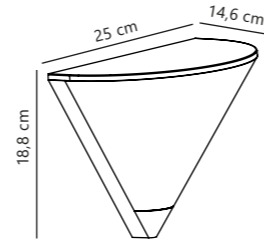

Noorstad Wall

NEW

Black 2318171003
Plastic

E27
(excl.)

IP44

Dimmable

Class 2

Parallel
connection

Measurements	Dimmable	Max. W	Masterbox
H: 18,8 cm, W: 25 cm, D: 14,6 cm	Yes, can be dimmed by choosing a dimmable bulb	25W	Qty. 3