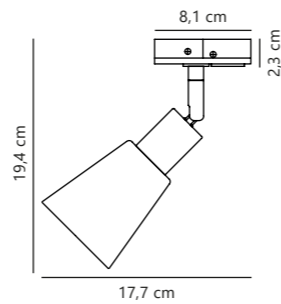

Measurements	Dimmable	Max. W	Masterbox
H: 19,5 cm, W: 3,5 cm, L: 8 cm, shade Ø: 8 cm	Yes, can be dimmed by choosing a dimmable bulb	40W	Qty. 3