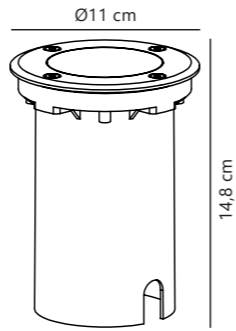

Measurements	Dimmable	Max. W	Masterbox
H: 14,8 cm, W: 11 cm, L: 11 cm	Yes, can be dimmed by choosing a dimmable bulb	15W	Qty. 3