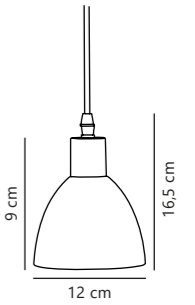

Measurements	Dimmable	Cable info	Canopy info	Max. W	Masterbox
H: 16 cm, shade Ø: 12 cm, shade H: 9 cm	Yes, can be dimmed by choosing a dimmable bulb	Clear Plastic Not replaceable	White Plastic 9,2 x 7,2 cm	2x40	Qty. 3