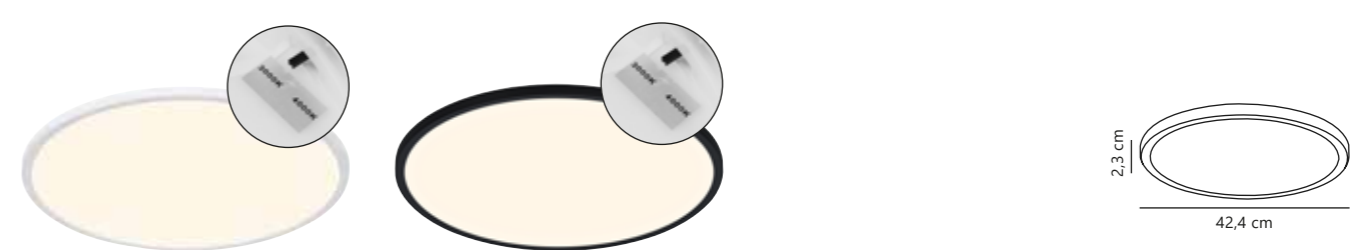

Oja 42 IP54 3000/4000K Ceiling

NEW
White 2210636101
Plastic

NEW
Black 2210636103
Plastic