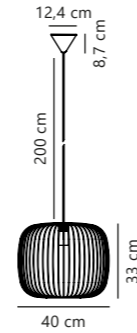

Beroni 40 Pendant designed by Says Who

Black 2213313003
Metal

Measurements	Dimmable	Cable info	Canopy info	Max. W	Masterbox
H: 33 cm, W: 40 cm, L: 40 cm, shade Ø: 40 cm	Yes, can be dimmed by choosing a dimmable bulb	Black Textile Not replaceable	Black Plastic 12,4 x 8,7 cm	60W	Qty. 2