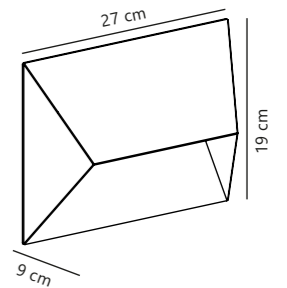

- GU10 (excl.)
- IP54
- Dimmable
- Class 1
- Parallel connection

Measurements	Dimmable	Max. W	Masterbox
H: 19 cm, W: 27 cm, D: 9 cm	Yes, can be dimmed by choosing a dimmable bulb	2x25W	Qty. 3

Find the rest of the Pontio series in the Seaside section on page 516