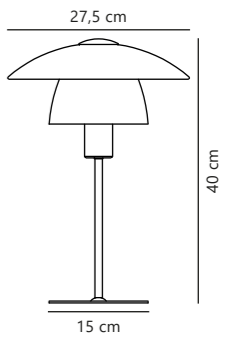

Verona Table

Black 2010875001
Glass

Measurements	Dimmable	Cable info	Switch	Max. W	Masterbox
H: 40 cm, W: 27,5 cm, L: 27,5 cm, shade Ø: 27,5 cm, tube Ø: 1,15 cm	No, cannot be dimmed	Black Textile Not replaceable	On the fixture	15W	Qty. 3