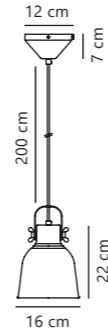

Adrian 16 Pendant

Anthracite 48783003
Metal

Measurements	Dimmable	Cable info	Canopy info	Max. W	Masterbox
H: 24 cm, W: 16 cm, L: 16 cm, shade Ø: 16 cm, shade H: 22 cm	Yes, can be dimmed by choosing a dimmable bulb	Black/White Textile Not replaceable	Black Metal 12 x 7 cm	25W	Qty. 6