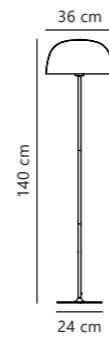

Cera Table designed by Kåre Bækgaard

Brass 2010225035
Metal

Measurements	Dimmable	Cable info	Switch	Max. W	Masterbox
H: 47 cm, shade Ø: 24 cm, tube Ø: 1,6 cm	No, cannot be dimmed	Black Textile Not replaceable	On the cable	40W	Qty. 3

Cera Floor designed by Kåre Bækgaard

Brass 2010244035
Metal

Measurements	Dimmable	Cable info	Switch	Max. W	Masterbox
H: 140 cm, shade Ø: 36 cm, tube Ø: 1,9 cm	No, cannot be dimmed	Black Textile Not replaceable	On the cable	60W	Qty. 2