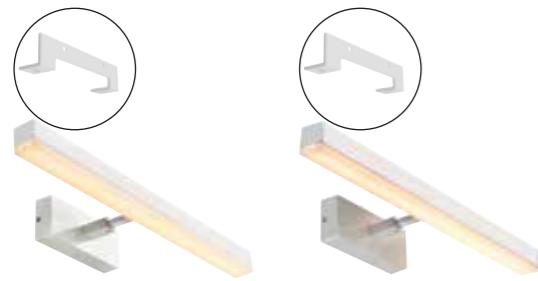

Otis 60 Wall