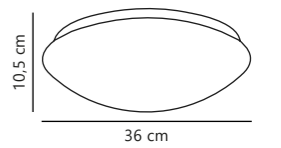

Ask 36 Sensor Ceiling

White 45386501
Metal

- Integrated LED
- 3000 kelvin
- IP44
- 1450 lm
- Not dimmable
- Ra 80
- 120°
- Class 1
- Parallel connection
- Sensor
- 5 year LED guarantee

Measurements	Dimmable	Sensor info	LED W	Lifespan	Masterbox
H: 10,5 cm, Ø: 36,0 cm	No, cannot be dimmed	Type: Microwave Angle: 120°	17,6W	30000 hours	Qty. 3