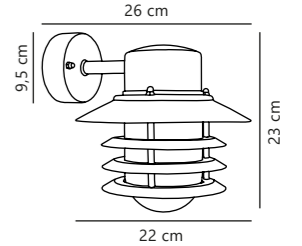

Measurements	Dimmable	Max. W	Masterbox
H: 23 cm, W: 22 cm, shade Ø: 22 cm, D: 26 cm, wall base: 9,5 cm	Yes, can be dimmed by choosing a dimmable bulb	60W	Qty. 3