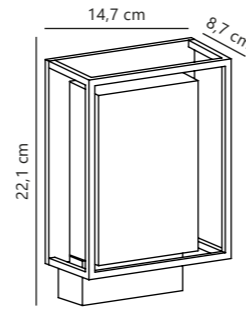

Measurements	Dimmable	LED W	Lifespan	Masterbox
H: 22,1 cm, W: 14,7 cm, D: 8,7 cm	No, cannot be dimmed	8W	25000 hours	Qty. 3