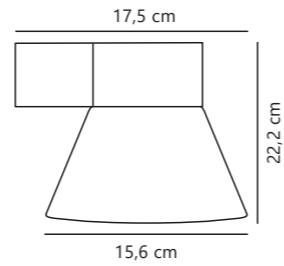

Kyklop Cone Wall designed by Says Who

NEW
Black 2318071003
Metal

NEW
Rusty 2318071009
Metal

Measurements	Dimmable	Max. W	Masterbox
H: 22,2 cm, W: 15,6 cm, shade Ø: 15,6 cm, Ø: 15,6 cm, D: 17,5 cm	Yes, can be dimmed by choosing a dimmable bulb	25W	Qty. 3