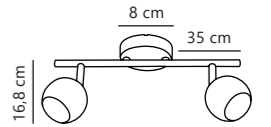

Avenue 6-Spot

Brushed steel 2113210132
Metal

Measurements	Dimmable	Canopy info	Max. W	Masterbox
H: 15,5 cm, W: 119 cm	Yes, can be dimmed by choosing a dimmable bulb	9 x 2,5 cm	6x35W	Qty. 2

Chicago 2-Spot