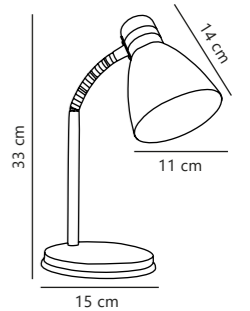

Measurements	Dimmable	Cable info	Switch	Max. W	Masterbox
H: 33 cm, shade Ø: 11 cm, shade H: 14 cm, tube Ø: 1,4 cm	No, cannot be dimmed	White/Black Plastic Not replaceable	On the cable	15W	Qty. 3