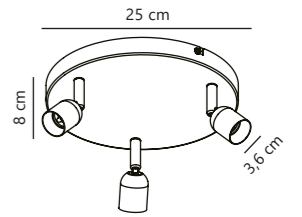

Avenue 3-Spot