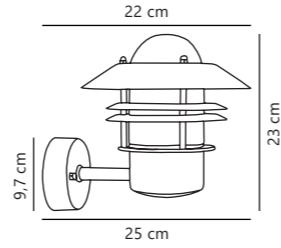

Find the rest of the Arki series in the Minimalistic section on page 472

Blokhuis Up Wall

Copper 25011030
Copper

Galvanized 25011031
Galvanized steel

Measurements	Dimmable	Max. W	Masterbox
H: 23 cm, shade Ø: 22 cm, D: 25 cm, wall base: 9,7 cm	Yes, can be dimmed by choosing a dimmable bulb	60W	Qty. 3