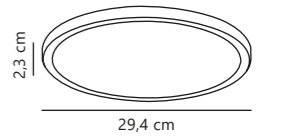

Oja 29 IP54 2700K Ceiling