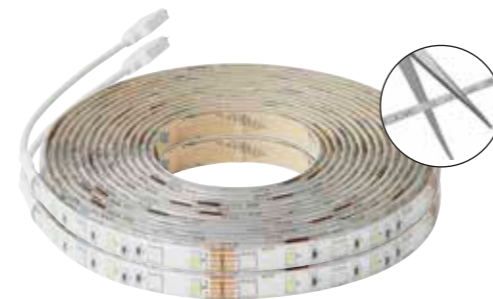

Smart LED Strip 2x5 meters

White 2210449901
Plastic

- Integrated LED
- Colour ambience
- 3000 kelvin
- IP65
- 630 lm
- Smart Dimmable
- Ra 80
- Class 3
- LED guarantee

Measurements	Dimmable	LED W	Standby W	Lifespan	Masterbox
H: 0,3 cm, L: 1000 cm, D: 1 cm	Yes, has built-in dimmable light source with Nordlux Smart functionality	16W	<0,5W	35000 hours	Qty. 6