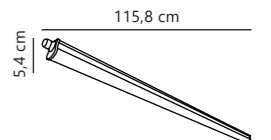

Westport 120 Single Batten