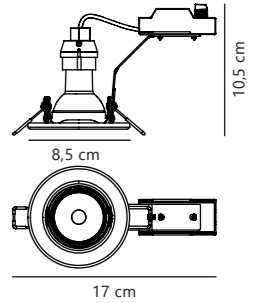

Measurements	Built-in info	Dimmable	LED W	Masterbox
H: 10,5 cm, Ø: 8,5 cm	Cutout Ø: 6,5 cm Built-in height: 11,5 cm	Yes, has built-in dimmable light source for wall dimmer	4,7W	Qty. 3