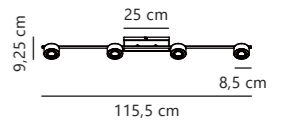

Clyde 4 -Spot