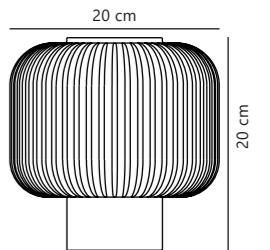

Measurements	Dimmable	Cable info	Switch	Max. W	Masterbox
H: 20 cm, shade Ø: 20 cm	No, cannot be dimmed	Black Textile Not replaceable	On the cable	40W	Qty. 3