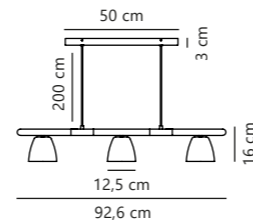

Measurements	Dimmable	Cable info	Canopy info	Max. W	Masterbox
H: 16 cm, W: 12,5 cm, L: 92,6 cm, shade Ø: 12,5 cm	Yes, can be dimmed by choosing a dimmable bulb	Black Textile Not replaceable	Black Metal 50 x 4 x 3 cm	3x35W	Qty. 2