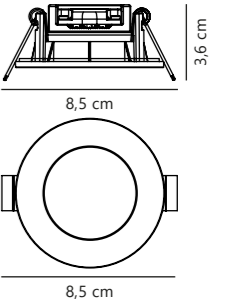

Measurements	Built-in info	Dimmable	LED W	Lifespan	Masterbox
H: 3,6 cm, Ø: 8,5 cm	Cutout Ø: 6,8-7,4 cm Built-in height: 4,6 cm	No, cannot be dimmed	4,5W	20000 hours	Qty. 3