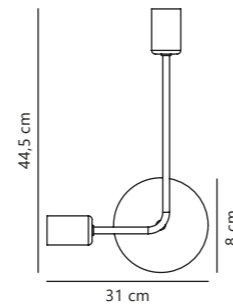

Measurements	Dimmable	Cable info	Switch	Max. W	Masterbox
H: 36,18 cm, W: 22,15 cm, L: 22,15 cm, shade Ø: 4 cm, projection: 10 cm, tube Ø: 0,93 cm, wall base: Ø 8 cm	No, cannot be dimmed	Black Plastic Replaceable	On the cable	2x25W	Qty. 3