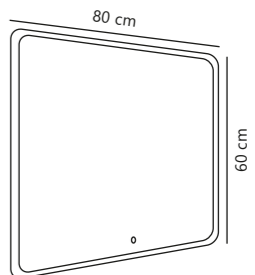

Dovina 60 Wall

NEW
Clear 2310251000
Glass

Measurements	Dimmable	Switch	LED W	Lifespan	Masterbox
Projection: 2,5 cm, Ø: 60 cm	No, cannot be dimmed	Touch on/off	20W	25000 hours	Qty. 3

Dovina 60x80 Wall

NEW
Clear 2310271000
Glass