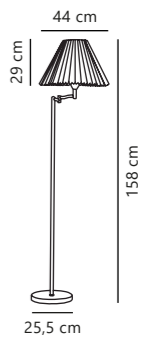

Measurements	Dimmable	Cable info	Switch	Max. W	Masterbox
H: 158 cm, shade Ø: 44 cm, shade H: 29 cm, tube Ø: 2 cm	No, cannot be dimmed	Black Plastic Not replaceable	On the cable	40W	Qty. 2