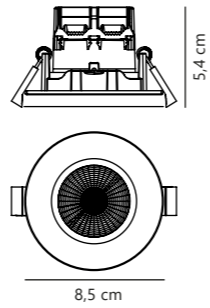

Measurements	Built-in info	Dimmable	LED W	Lifespan	Masterbox
H: 5,4 cm, Ø: 8,5 cm	Cutout Ø: 7,2 cm Built-in height: 6,8 cm	Yes, has built-in dimmable light source for wall dimmer	4,5W	25000 hours	Qty. 3