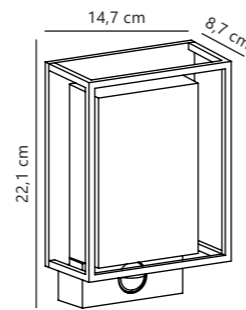

Nestor Wall

Black 49041003
Aluminium

Measurements	Dimmable	LED W	Lifespan	Masterbox
H: 22,1 cm, W: 14,7 cm, D: 8,7 cm	No, cannot be dimmed	8W	25000 hours	Qty. 3

Nestor Sensor Wall

Black 49051503
Aluminium