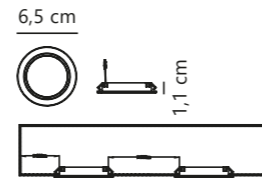

Measurements	Built-in info	Dimmable	LED W	Lifespan	Masterbox
H: 1,1 cm, Ø: 6,5 cm	Cutout Ø: 6,2 cm Built-in height: 3,0 cm	No, cannot be dimmed	3x2W	20000 hours	Qty. 3