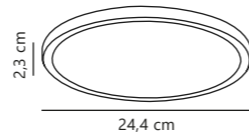

Oja 24 IP20 2700K Ceiling