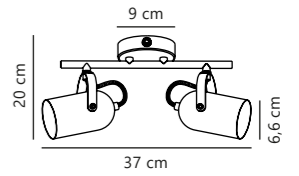

Lotus 2-Spot

Black/Brass 50110103
Metal

Measurements	Dimmable	Canopy info	Max. W	Masterbox
L: 37 cm, shade Ø: 6,6 cm, projection: 20 cm, wall base: Ø 9 cm	Yes, can be dimmed by choosing a dimmable bulb	9 x 2,5 cm	2x40W	Qty. 3