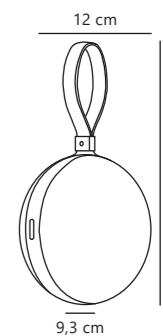

Integrated LED

2700 kelvin

IP54

70 lm

Moodmaker

Ra 80

USB charging

100 cm

Class 3

5 year LED guarantee

Measurements	Dimmable	Cable info	Battery info	LED W	Lifespan	Masterbox
H: 26 cm, shade Ø: 12 cm, shade H: 12 cm, Ø: 12 cm, D: 9,3 cm	2-step Moodmaker™ Step 1 70 lm Step 2 20 lm	Black Plastic	Type: Lithium-ion Lasting time: 70lm/8h; 20lm/24h Recharging time: 6 hours	1W	25000 hours	Qty. 3