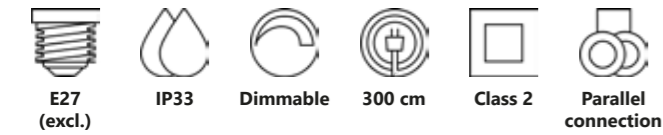

Coupar Pendant designed by Says Who

Measurements	Dimmable	Cable info	Canopy info	Max. W	Masterbox
H: 25 cm, W: 13 cm, L: 13 cm, shade Ø: 13 cm	Yes, can be dimmed by choosing a dimmable bulb	Black Rubber Not replaceable	White/Black/Sanded Metal 11 x 3,7 cm	25W	Qty. 3