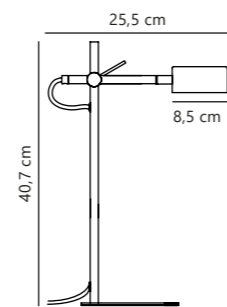

Clyde Table

Black 2010835003
Metal

Measurements	Dimmable	Cable info	Switch	LED W	Lifespan	Masterbox
H: 40,7 cm, W: 15 cm, L: 25,5 cm, shade Ø: 8,5 cm, tube Ø: 1,15 cm	3-step Moodmaker™ Step 1 All on Step 2 Centre on Step 3 Ring on	Black Textile Not replaceable	On the cable	4W	25000 hours	Qty. 3