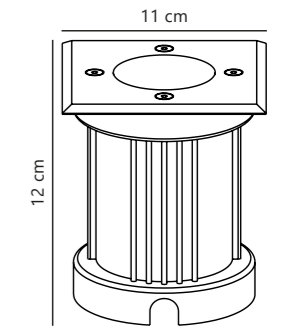

Measurements	Dimmable	Max. W	Masterbox
H: 12 cm, W: 11 cm, L: 11 cm	Yes, can be dimmed by choosing a dimmable bulb	35W	Qty. 3