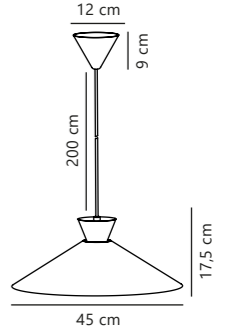

Dial 45 Pendant designed by Says Who

White 2213353001
Metal

NEW
Black 2213353003
Metal

Grey 2213353010
Metal

Yellow 2213353026
Metal

Measurements	Dimmable	Cable info	Canopy info	Max. W	Masterbox
H: 17,5 cm, W: 45 cm, L: 45 cm, shade Ø: 45 cm	Yes, can be dimmed by choosing a dimmable bulb	White/Black/Grey/Yellow Plastic Not replaceable	White/Matt black Plastic 12 x 9 cm	40W	Qty. 2