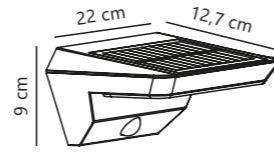

Agena Solar Wall

EXEMPT

Black 2118221003
Plastic

- Integrated LED
- Solar charging
- 3000 kelvin
- IP44
- 400 lm
- Not dimmable
- Ra 80
- Sensor
- Class 3
- LED guarantee

Measurements	Battery info	Sensor info	LED W	Lifespan	Masterbox
H: 9 cm, L: 22 cm, D: 12,7 cm	Type: Lithium-ion	Type: Motion Angle: 100° Range: 0-8 m	5W	30000 hours	Qty. 3