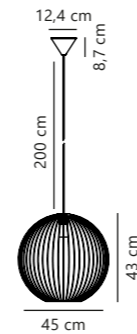

Measurements	Dimmable	Cable info	Canopy info	Max. W	Masterbox
H: 43 cm, W: 45 cm, L: 45 cm, shade Ø: 45 cm	Yes, can be dimmed by choosing a dimmable bulb	Black Textile Not replaceable	Black Plastic 12,4 x 8,7 cm	60W	Qty. 2