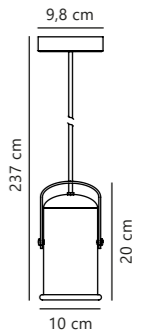

Porter 9 Pendant designed by Says Who