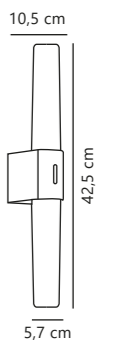

Measurements	Dimmable	LED W	Lifespan	Masterbox
W: 5,7 cm, L: 42,5 cm, projection: 10,5 cm	2-step Moodmaker™ 	9,5W	25000 hours	Qty. 3