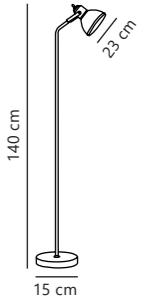

Measurements	Dimmable	Cable info	Switch	Max. W	Masterbox
H: 140 cm, shade Ø: 23 cm	No, cannot be dimmed	Black Plastic Not replaceable	On the cable	15W	Qty. 3