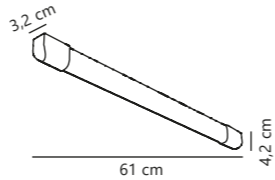

Parallel
connection

Indoor/
outdoor

Measurements	Dimmable	Max. W	Masterbox
H: 7,3 cm, W: 10,2 cm, L: 155,3 cm	No, cannot be dimmed	2x24W	Qty. 6

Arlington 60 Batten

White 47826101

Plastic

- Integrated LED
- 4000 kelvin
- IP20
- 1000 lm
- Not dimmable
- Ra 80
- 150°
- Class 2
- 5 year LED guarantee