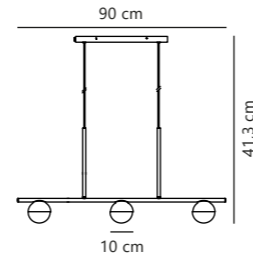

- G9 (excl.)
- IP20
- Dimmable
- 200 cm
- Class 2

Measurements	Dimmable	Cable info	Canopy info	Max. W	Masterbox
H: 41,3 cm, W: 10 cm, L: 90 cm, shade Ø: 10 cm	Yes, can be dimmed by choosing a dimmable bulb	Black/White Textile	Black/Brass Metal 40 x 5 x 2,5 cm	3x5W	Qty. 2