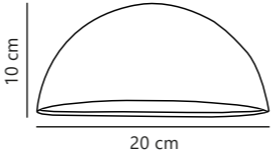

Scorpius Wall

- E14 (excl.)
- IP33
- Dimmable
- Class 1
- Parallel connection

Measurements	Dimmable	Max. W	Masterbox
H: 10 cm, W: 20 cm, D: 10 cm	Yes, can be dimmed by choosing a dimmable bulb	40W	Qty. 6

Find the rest of the Scorpius series in the Seaside section on page 514

Scorpius Maxi Wall

- E27 (excl.)
- IP33
- Dimmable
- Class 1
- Parallel connection

Measurements	Dimmable	Max. W	Masterbox
H: 14 cm, W: 27 cm, D: 14,5 cm	Yes, can be dimmed by choosing a dimmable bulb	60W	Qty. 3

Find the rest of the Scorpius series in the Seaside section on page 514