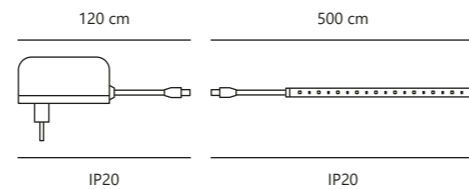

LED Strip White 2700K 5 meters