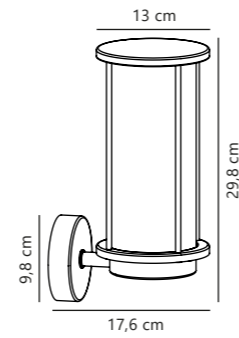

Measurements	Dimmable	Max. W	Masterbox
H: 29,8 cm, W: 13 cm, shade Ø: 9,9 cm, Ø: 13 cm, D: 17,6 cm	Yes, can be dimmed by choosing a dimmable bulb	15W	Qty. 3