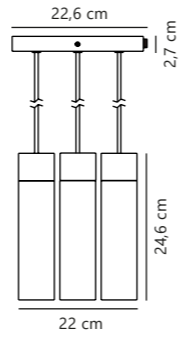

Measurements	Dimmable	Cable info	Canopy info	Max. W	Masterbox
W: 22 cm, L: 6 cm, shade Ø: 6 cm, shade H: 24,6 cm	Yes, can be dimmed by choosing a dimmable bulb	Black Textile Not replaceable	Black Metal 22,6 x 2,7 cm	3x15W	Qty. 3