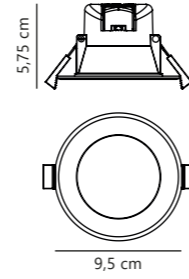

- Integrated LED
- 3000 kelvin
- IP20
- 600 lm
- Dimmable
- Ra 80
- 90°
- Class 2
- Parallel connection
- Insulation mounting
- LED guarantee

Measurements	Built-in info	Dimmable	LED W	Lifespan	Masterbox
H: 5,75 cm, Ø: 9,5 cm	Cutout Ø: 7-8 cm Built-in height: 6 cm	Yes, has built-in dimmable light source for wall dimmer	7W	30000 hours	Qty. 6