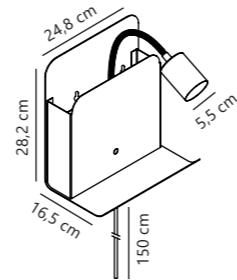

Measurements	Dimmable	Cable info	Switch	Max. W	Masterbox
H: 28,2 cm, W: 24,8 cm, L: 16,5 cm, shade Ø: 5,5 cm, projection: 16,5 cm	No, cannot be dimmed	White/Black Plastic Not replaceable	On the fixture	35W	Qty. 2