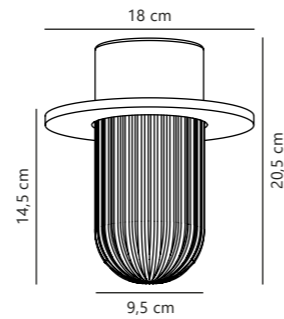

Januka Ceiling designed by Darrow

Measurements	Dimmable	Max. W	Masterbox
H: 20,5 cm, W: 18 cm, L: 18 cm, shade Ø: 9,5 cm, Ø: 18 cm	Yes, can be dimmed by choosing a dimmable bulb	60W	Qty. 3