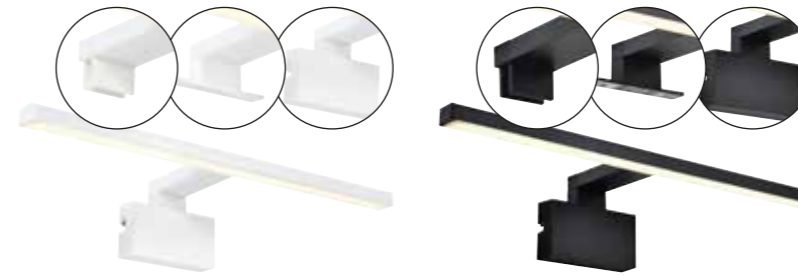

Marlee 3000K Bathroom lighting