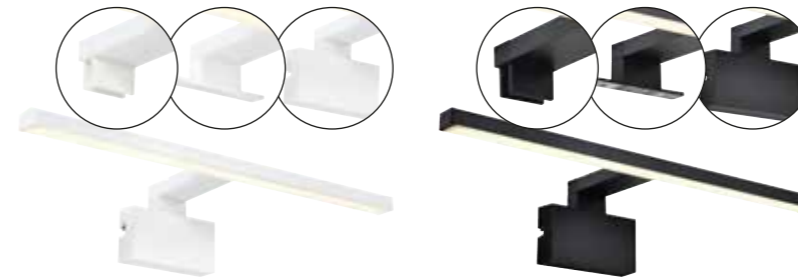

Marlee 4000K Wall