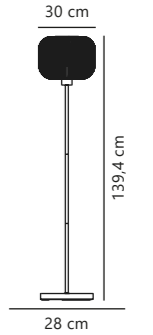

Measurements	Dimmable	Cable info	Switch	Max. W	Masterbox
H: 139,4 cm, shade Ø: 30 cm	No, cannot be dimmed	White Textile Not replaceable	On the cable	40W	Qty. 2