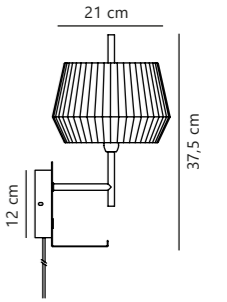

Measurements	Dimmable	Cable info	Switch	Max. W	Masterbox
H: 37,5 cm, W: 21 cm, L: 24 cm, shade Ø: 21 cm, projection: 24 cm	No, cannot be dimmed	Black Plastic Replaceable	On the fixture	40W	Qty. 3