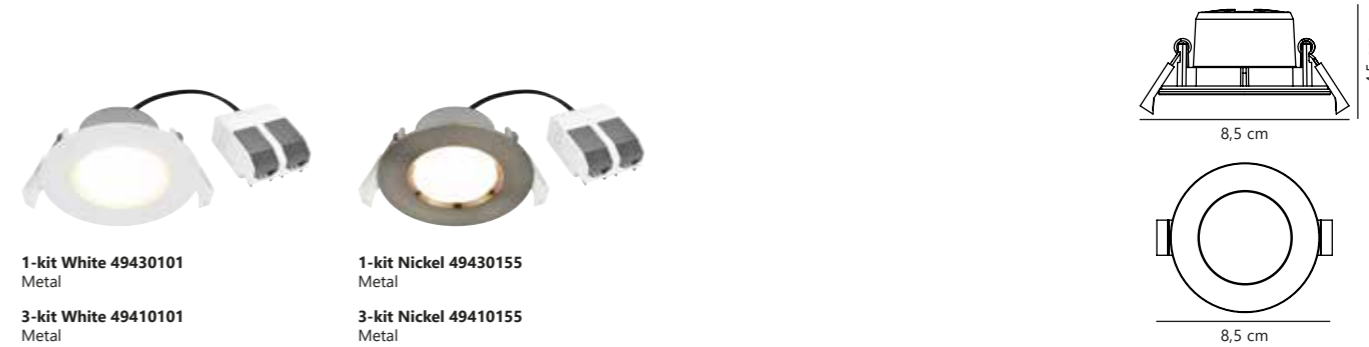

Dorado Downlight

1-kit White 49430101
Metal

1-kit Nickel 49430155
Metal

3-kit White 49410101
Metal

3-kit Nickel 49410155
Metal