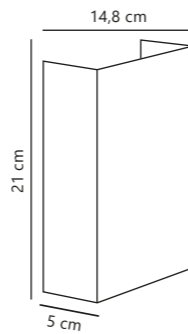

Measurements	Dimmable	LED W	Lifespan	Masterbox
H: 21 cm, W: 14,8 cm, D: 5 cm	No, cannot be dimmed	6,4W	30000 hours	Qty. 3

Find the rest of the Fold series in the Seaside section on page 501