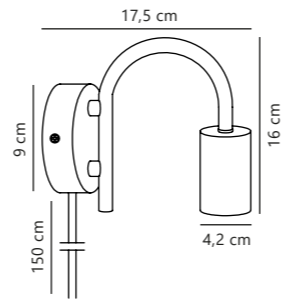

Measurements	Dimmable	Cable info	Switch	Max. W	Masterbox
H: 16 cm, W: 9 cm, L: 17,5 cm, projection: 17,5 cm, tube Ø: 1,13 cm	No, cannot be dimmed	Black Plastic Replaceable	On the cable	25W	Qty. 3