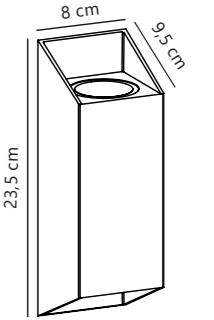

Measurements	Dimmable	Max. W	Masterbox
H: 23,5 cm, W: 8 cm, D: 9,5 cm	Yes, can be dimmed by choosing a dimmable bulb	2x35W	Qty. 3