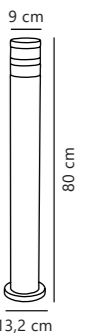

- E27 (excl.)
- IP44
- Dimmable
- Class 2
- Parallel connection

Measurements	Dimmable	Max. W	Masterbox
H: 80 cm, Ø: 9 cm	Yes, can be dimmed by choosing a dimmable bulb	40W	Qty. 3