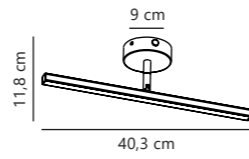

IP S13 40 Bathroom lighting designed by Bønnelycke MDD