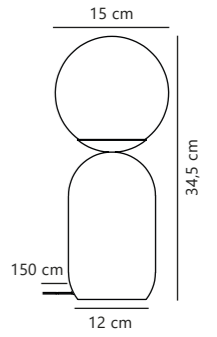

Measurements	Dimmable	Cable info	Switch	Max. W	Masterbox
H: 34,5 cm, W: 15 cm, L: 15 cm, shade Ø: 15 cm	No, cannot be dimmed	Black/White Textile Not replaceable	On the cable	25W	Qty. 3