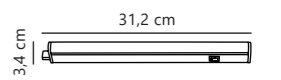

Renton 30 4000K Under-cabinet

White 2111016101
Plastic