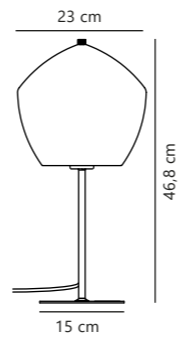

Measurements	Dimmable	Cable info	Switch	Max. W	Masterbox
H: 46,8 cm, W: 23 cm, L: 23 cm, shade Ø: 23 cm, tube Ø: 1,15 cm	No, cannot be dimmed	Black Textile Not replaceable	On the cable	40W	Qty. 3