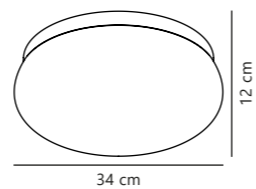

Foam Round Ceiling

NEW
White 2210126001
Plastic

NEW
Black 2210126003
Plastic

E27
(excl.)

IP44

Dimmable

Class 2

Parallel
connection

Measurements	Dimmable	Max. W	Masterbox
H: 12 cm, projection: 12 cm, Ø: 34 cm	Yes, can be dimmed by choosing a dimmable bulb	2x55W	Qty. 3