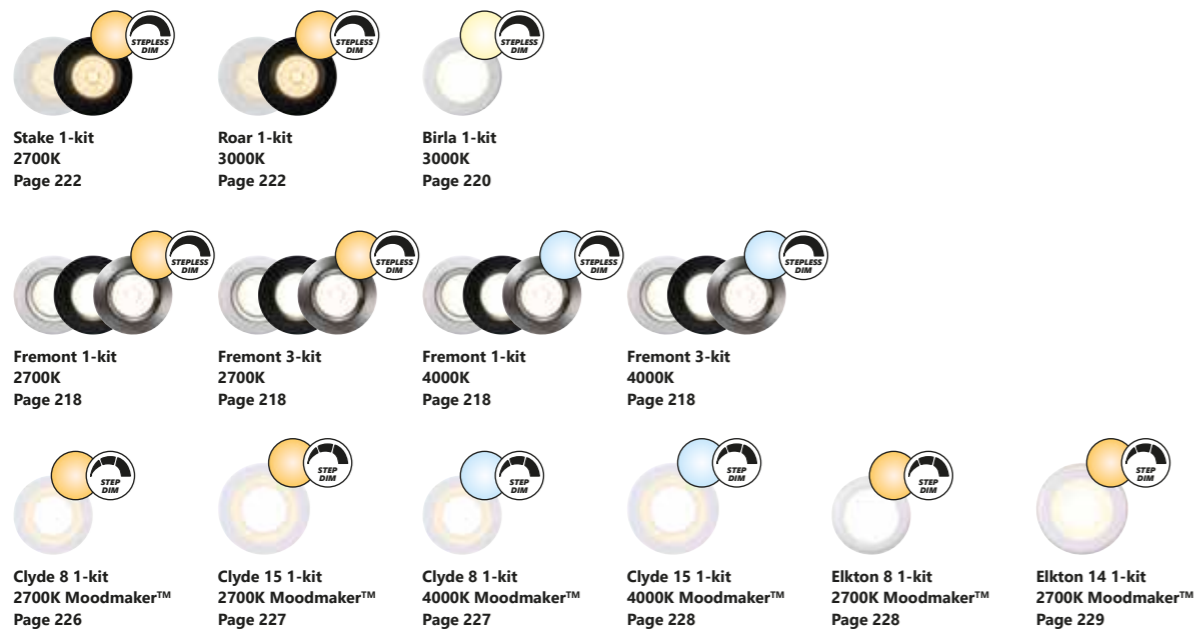

Downlights assortment overview

Retrofit IP20-IP23

Retrofit IP44-65

Integrated LED IP20-IP23

Integrated LED IP44-IP65

Mixit Downlight

Brushed steel 71820132
Metal

Measurements	Built-in info	Dimmable	Max. W	Masterbox
H: 13,5 cm, Ø: 8,5 cm	Cutout Ø: 7,6 cm Built-in height: 13,5 cm	Yes, can be dimmed by choosing a dimmable bulb	8W LED	Qty. 3