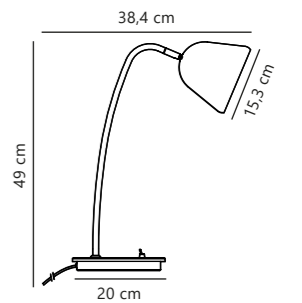

Fleur 15 Table designed by Says Who

Beige 2112115001
Metal

Measurements	Dimmable	Cable info	Switch	Max. W	Masterbox
H: 49 cm, W: 20 cm, L: 38,4 cm, shade Ø: 15,3 cm, tube Ø: 1,25 cm	No, cannot be dimmed	White Plastic Not replaceable	On the fixture	15W	Qty. 3