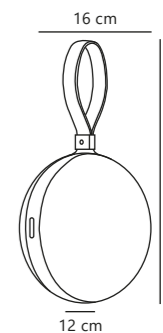

Integrated LED

2700 kelvin

IP54

100 lm

Moodmaker

Ra 80

USB charging

100 cm

Class 3

5 year LED guarantee

Measurements	Dimmable	Cable info	Battery info	LED W	Lifespan	Masterbox
H: 30 cm, shade Ø: 16 cm, Ø: 16 cm, D: 12 cm	2-step Moodmaker™ Step 1 100 lm Step 2 30 lm	Black Plastic	Type: Lithium-ion Lasting time: 100lm/8h; 30lm/24h Recharging time: 6 hours	1,5W	25000 hours	Qty. 3