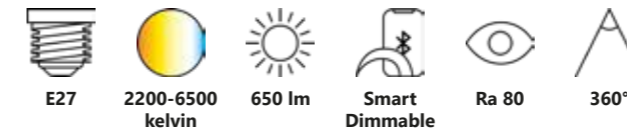

Measurements	Bulb type	Dimmable	Wattage	Voltage	Lifespan	Standby W	Masterbox
H: 13,7 cm, Ø: 9,5 cm	E27 LED	Yes, has built-in dimmable light source with Nordlux Smart functionality	4,7W	220-240 Volt	15000 hours	<0,5W	Qty. 6