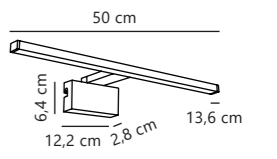

Marlee 3000K Bathroom lighting