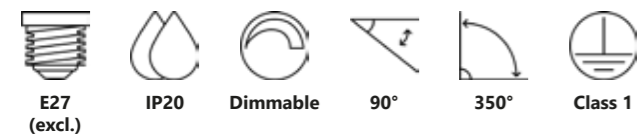

Matt white 2110619901
Metal

Matt black 2110619903
Metal

Measurements	Dimmable	Max. W	Masterbox
H: 13,4 cm, L: 8,1 cm, Ø: 4,2 cm	Yes, can be dimmed by choosing a dimmable bulb	60W	Qty. 3