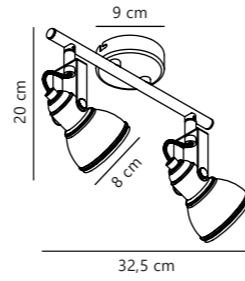

Measurements	Dimmable	Max. W	Masterbox
L: 32,5 cm, shade Ø: 8 cm, projection: 20 cm, wall base: 9 cm	Yes, can be dimmed by choosing a dimmable bulb	35W	Qty. 3