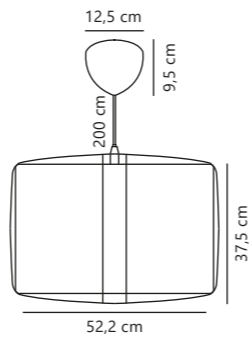

Measurements	Dimmable	Cable info	Canopy info	Max. W	Masterbox
H: 37,5 cm, W: 52,2 cm, L: 52,2 cm, shade Ø: 50 cm	Yes, can be dimmed by choosing a dimmable bulb	Black Plastic Not replaceable	Black Polycarbonate 12,5 x 9,5 cm	60W	Qty. 3