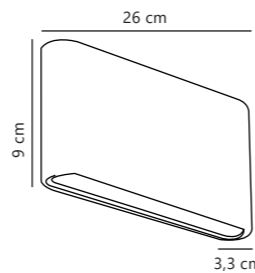

Kinver 26 Wall

White 2118181001
Aluminium

Black 2118181003
Aluminium

- Integrated LED
- 3000 kelvin
- IP54
- 990 lm
- Not dimmable
- Ra 80
- Class 1
- Parallel connection
- LED guarantee

Measurements	Dimmable	LED W	Lifespan	Masterbox
H: 9 cm, W: 26 cm, D: 3,3 cm	No, cannot be dimmed	10W	25000 hours	Qty. 3