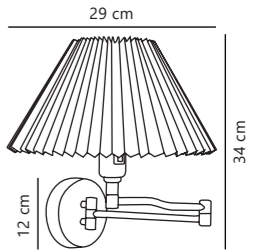

Measurements	Dimmable	Cable info	Switch	Max. W	Masterbox
H: 34 cm, W: 29 cm, shade Ø: 29 cm, projection: 53 cm, tube Ø: 1,2 cm, wall base: Ø 12 cm	No, cannot be dimmed	Black Plastic Replaceable	On the fixture	40W	Qty. 3

Break Floor