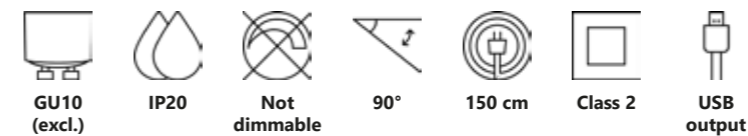

White 2112001001 Metal
Black 2112001003 Metal
Green 2112001023 Metal