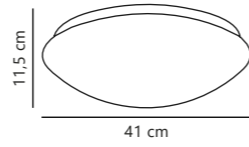

Ask 41 Ceiling

White 45396001
Metal

- Integrated LED
- 3000 kelvin
- IP44
- 3000 lm
- Not dimmable
- Ra 80
- 120°
- Class 1
- Parallel connection
- 5 year LED guarantee

Measurements	Dimmable	LED W	Lifespan	Masterbox
H: 11,5 cm, Ø: 41 cm	No, cannot be dimmed	36W	30000 hours	Qty. 3