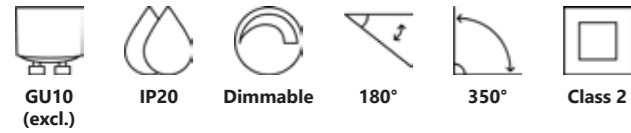

White 86119901
Metal

Measurements	Dimmable	Max. W	Masterbox
L: 10,9 cm, shade Ø: 3,6 cm, projection: 8,8 cm	Yes, can be dimmed by choosing a dimmable bulb	50W	Qty. 3