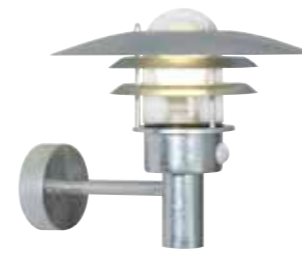

Lønstrup 32 Sensor Wall

Galvanized 71412031
Galvanized steel