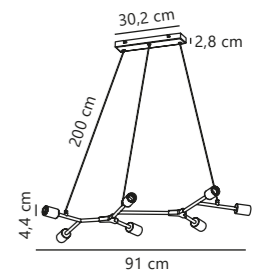

Measurements	Dimmable	Cable info	Canopy info	Max. W	Masterbox
H: 4,4 cm, W: 91 cm, L: 45 cm	Yes, can be dimmed by choosing a dimmable bulb	Black Plastic Not replaceable	Black Metal 30,2 x 9 x 2,8 cm	7x60W	Qty. 3