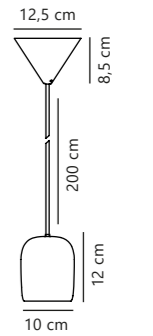

Notti 10 Pendant *designed by Says Who*

Black 2213073003
Metal

Grey 2213073010
Metal

Green 2213073023
Metal

Terracotta 2213073059
Metal

Measurements	Dimmable	Cable info	Canopy info	Max. W	Masterbox
H: 12 cm, W: 10 cm, L: 10 cm, shade Ø: 10 cm	Yes, can be dimmed by choosing a dimmable bulb	Black Plastic Not replaceable	Black Plastic 12 x 8,5 cm	25W	Qty. 6