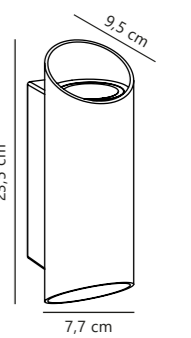

Nico Round 22 Wall

Black 2218231003
Aluminium

Rusty 2218231009
Aluminium

Anthracite 2218231050
Aluminium

Measurements	Dimmable	Max. W	Masterbox
H: 23,5 cm, W: 7,7 cm, shade Ø: 7,7 cm, D: 9,5 cm	Yes, can be dimmed by choosing a dimmable bulb	2x35W	Qty. 3