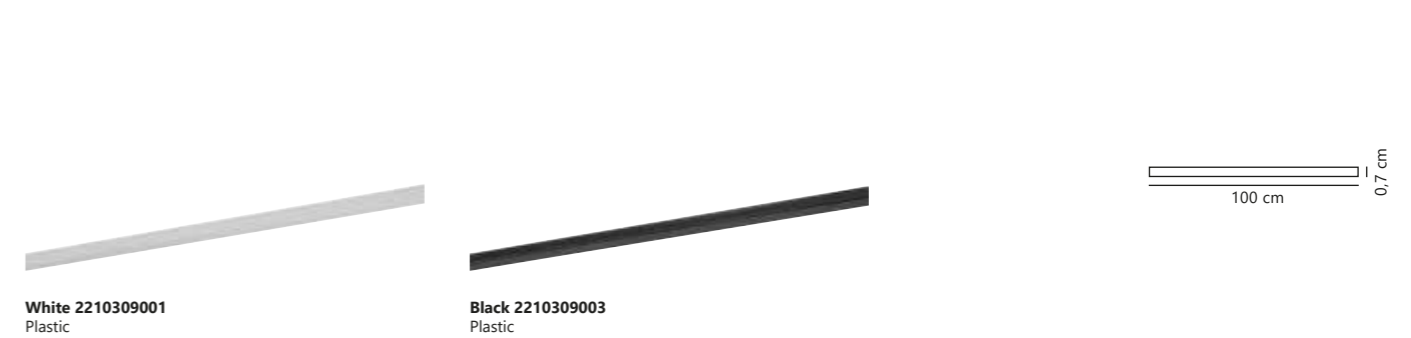

Link Cover Track Light

Measurements	Masterbox
H: 0,7 cm, L: 100 cm	Qty. 12