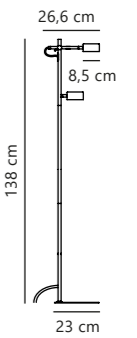

Clyde Floor