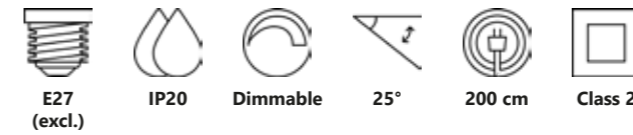

Galvanized 2213023031
Metal

Measurements	Dimmable	Cable info	Canopy info	Max. W	Masterbox
H: 19 cm, W: 9 cm, L: 9 cm, shade Ø: 9 cm	Yes, can be dimmed by choosing a dimmable bulb	Black Plastic Not replaceable	Galvanized Metal 9,4 x 2 cm	60W	Qty. 3