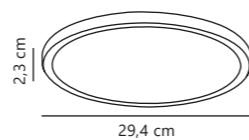

Oja 29 IP20 2700K Ceiling