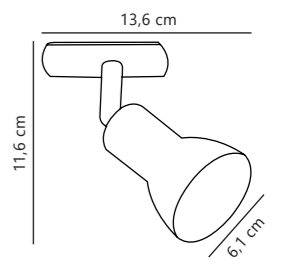

Measurements	Dimmable	Max. W	Masterbox
H: 11,6 cm, L: 8 cm, shade Ø: 6,1 cm, projection: 13,6 cm	Yes, can be dimmed by choosing a dimmable bulb	35W	Qty. 3