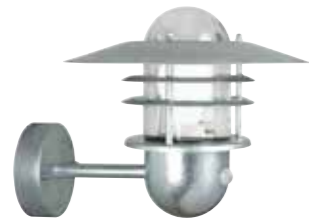

Agger Sensor Wall

Galvanized 74501031
Galvanized steel