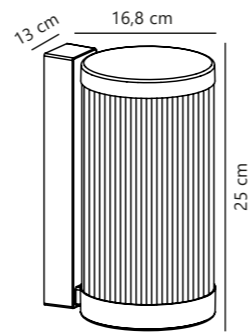

Coupar Wall designed by Says Who

Measurements	Dimmable	Max. W	Masterbox
H: 25 cm, W: 13 cm, L: 13 cm, shade Ø: 13 cm, D: 16,8 cm	Yes, can be dimmed by choosing a dimmable bulb	25W	Qty. 3