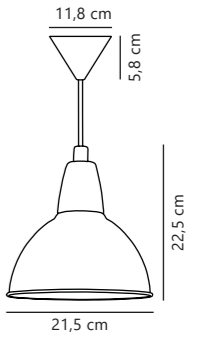

Measurements	Dimmable	Cable info	Canopy info	Max. W	Masterbox
H: 22,5 cm, shade Ø: 21,5 cm	Yes, can be dimmed by choosing a dimmable bulb	Black Plastic Not replaceable	Black Plastic 11,8 x 5,8 cm	40W	Qty. 3