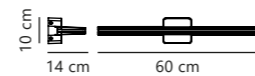

Tinia 60 Wall