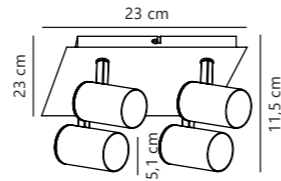

Measurements	Dimmable	Canopy info	Max. W	Masterbox
W: 23 cm, L: 23 cm, shade Ø: 5,1 cm, projection: 11,5 cm, wall base: 20 x 20 cm	Yes, can be dimmed by choosing a dimmable bulb	23 x 2,5 cm	4x35W	Qty. 3