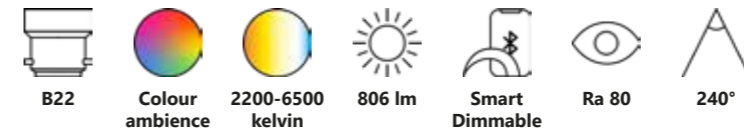

Measurements	Bulb type	Dimmable	Wattage	Voltage	Lifespan	Standby W	Masterbox
H: 10,8 cm, Ø: 6 cm	B22 LED	Yes, has built-in dimmable light source with Nordlux Smart functionality	8W	220-240 Volt	15000 hours	<0,5W	Qty. 6