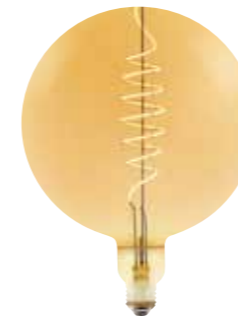

Smart E27 | G200 Deco | 2200 K | 380 lm

Amber 2170122747
Glass