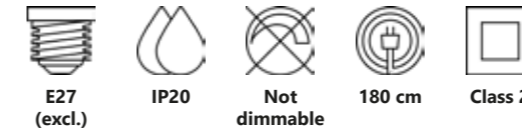

White 45875001
Marble

Black 45875003
Marble

NEW
Brown 45875018
Marble

Measurements	Dimmable	Cable info	Switch	Max. W	Masterbox
H: 10,3 cm, Ø: 6 cm	No, cannot be dimmed	White/Black Textile Not replaceable	On the cable	60W	Qty. 3