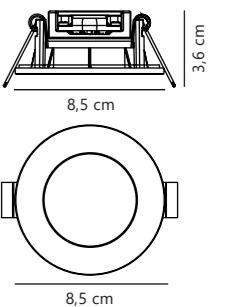

Measurements	Built-in info	Dimmable	LED W	Lifespan	Masterbox
H: 3,6 cm, Ø: 8,5 cm	Cutout Ø: 6,8-7,4 cm Built-in height: 4,6 cm	No, cannot be dimmed	4,5W	20000 hours	Qty. 3

Roar Downlight

White 84960001
Plastic