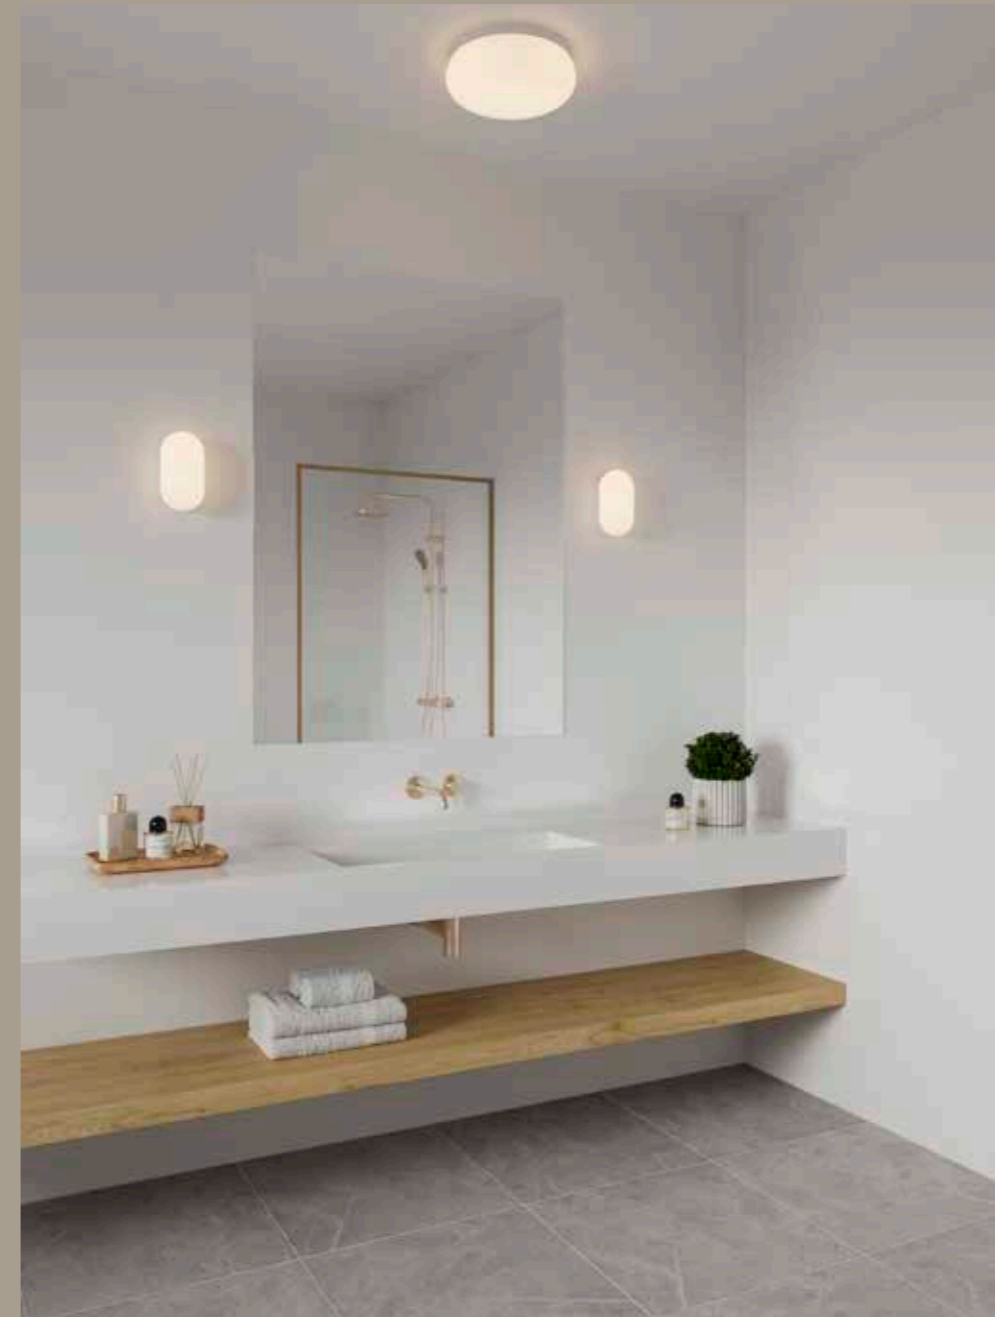

Foam series

Foam is a ceiling light with a streamlined and simple design. The high IP rating (IP44) makes it perfect for the bathroom. Provides a diffused and pleasant light.