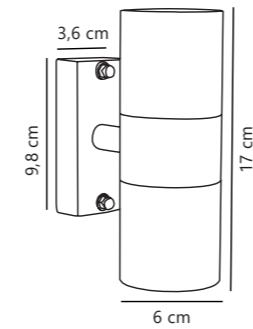

Measurements	Dimmable	Max. W	Masterbox
H: 17 cm, Ø: 6 cm, D: 10,5 cm, wall base: 3,6 x 9,8 cm	Yes, can be dimmed by choosing a dimmable bulb	2x35W	Qty. 3

Find the rest of the Tin series in the Seaside section on page 520