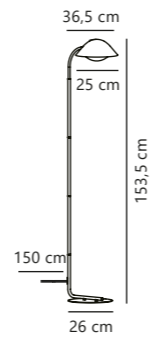

Measurements	Dimmable	Cable info	Switch	Max. W	Masterbox
H: 153 cm, W: 38 cm, L: 38 cm, shade Ø: 25 cm, tube Ø: 1,55 cm	No, cannot be dimmed	Black Plastic Not replaceable	On the cable	40W	Qty. 2