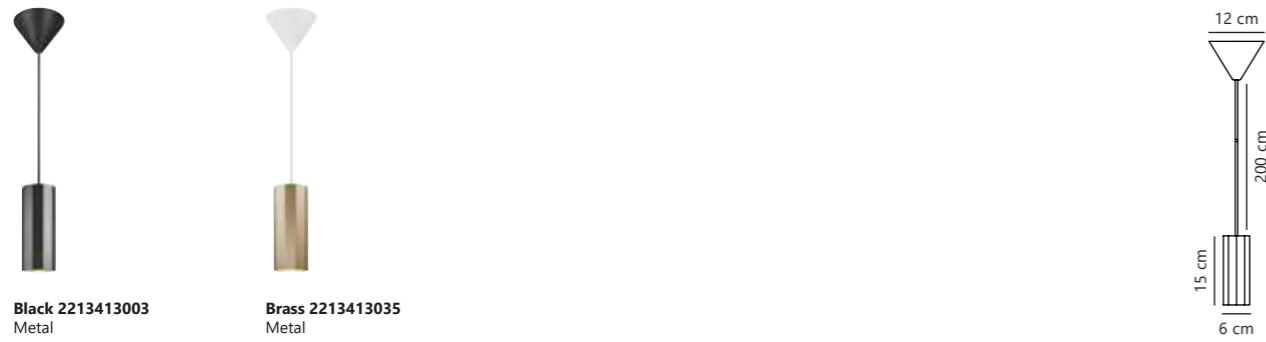

Adrian E27 Table

Anthracite 48815003
Metal

Measurements	Dimmable	Cable info	Switch	Max. W	Masterbox
H: 46,5 cm, W: 29,5 cm, L: 29,5 cm, shade Ø: 12,5 cm, tube Ø: 43 cm	No, cannot be dimmed	Black/White Textile Not replaceable	On the cable	25W	Qty. 3

Alanis Pendant designed by Says Who

Measurements	Dimmable	Cable info	Canopy info	Max. W	Masterbox
H: 15 cm, W: 6 cm, L: 6 cm, shade Ø: 6 cm	Yes, can be dimmed by choosing a dimmable bulb	Black/White Plastic Not replaceable	Black/White Plastic 12 x 8,5 cm	15W	Qty. 3