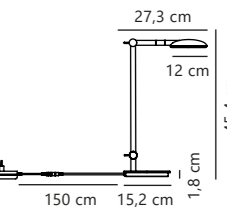

- **Integrated LED**
- **2700 kelvin**
- **IP20**
- **410 lm**
- **Moodmaker**
- **Ra 80**
- **60°**
- **150 cm**
- **Class 3**
- **5 year LED guarantee**

Measurements	Dimmable	Cable info	Switch	LED W	Lifespan	Masterbox
H: 45,5 cm, W: 15 cm, L: 27,3 cm, shade Ø: 12 cm, tube Ø: 1,6 cm	Touch	Black Textile Not replaceable	On the fixture	5W	20000 hours	Qty. 2