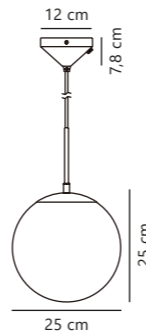

Measurements	Dimmable	Cable info	Canopy info	Max. W	Masterbox
H: 40 cm, W: 25 cm, L: 25 cm, shade Ø: 25 cm, shade H: 25 cm	Yes, can be dimmed by choosing a dimmable bulb	White Plastic Not replaceable	Brass Metal 12 x 7,8 cm	25W	Qty. 3