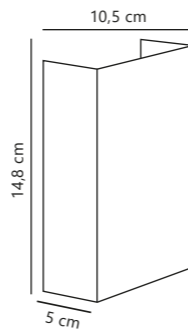

Measurements	Dimmable	LED W	Lifespan	Masterbox
H: 14,8 cm, W: 10,5 cm, D: 5 cm	No, cannot be dimmed	5,4W	30000 hours	Qty. 3

Find the rest of the Fold series in the Seaside section on page 501