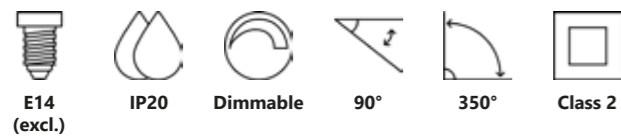

Measurements	Dimmable	Max. W	Masterbox
H: 19,5 cm, W: 3,5 cm, L: 8 cm, shade Ø: 8 cm	Yes, can be dimmed by choosing a dimmable bulb	40W	Qty. 3