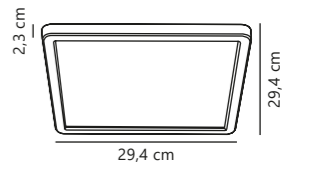

Oja 29 Square IP54 3000/4000K Ceiling