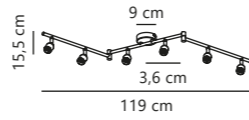

Avenue 6-Spot