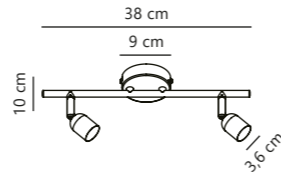

Avenue 2-Rail Spot