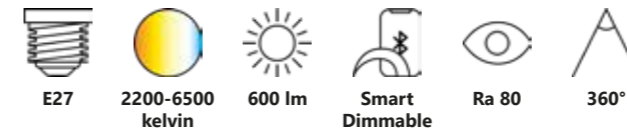

Measurements	Bulb type	Dimmable	Wattage	Voltage	Lifespan	Standby W	Masterbox
H: 10,4 cm, Ø: 6 cm	E27 LED	Yes, has built-in dimmable light source with Nordlux Smart functionality	4,7W	220-240 Volt	15000 hours	<0,5W	Qty. 6