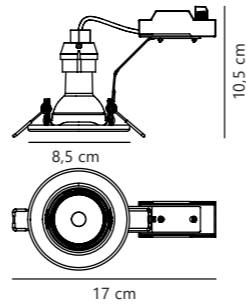

Measurements	Built-in info	Dimmable	LED W	Masterbox
H: 10,5 cm, Ø: 8,5 cm	Cutout Ø: 6,5 cm Built-in height: 11,5 cm	Yes, has built-in dimmable light source for wall dimmer	4,7W	Qty. 3