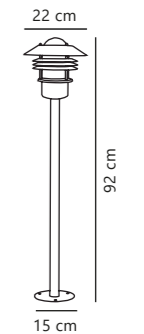

Measurements	Dimmable	Max. W	Masterbox
H: 92 cm, W: 22 cm, L: 22 cm, shade Ø: 22 cm, tube Ø: 3,5 cm	Yes, can be dimmed by choosing a dimmable bulb	60W	Qty. 3

Find the rest of the Vejers series in the Seaside section on page 523