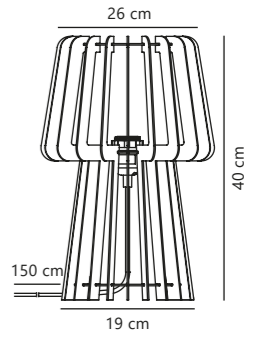

Suspension sold separately

White 14094801
Paper

Measurements	Cable info	Canopy info	Max. W	Masterbox
H: 48 cm, shade Ø: 48 cm, shade H: 48 cm, Ø: 48 cm	-	-	15W	Qty. 12

Groa Table

Black 2213155003
Wood

Nature 2213155014
Wood