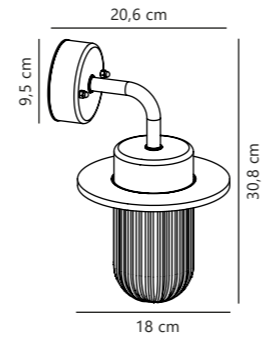

Januka Wall designed by Darrow

Measurements	Dimmable	Max. W	Masterbox
H: 30,8 cm, W: 18 cm, L: 18 cm, shade Ø: 9,5 cm, Ø: 18 cm, D: 20,6 cm	Yes, can be dimmed by choosing a dimmable bulb	40W	Qty. 3