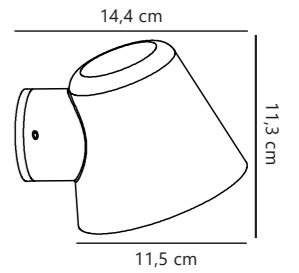

- GU10 (excl.)
- IP44
- Dimmable
- Class 1
- Seaside guarantee

Measurements	Dimmable	Max. W	Masterbox
H: 11,3 cm, W: 11,5 cm, shade Ø: 11,5 cm, D: 14,4 cm	Yes, can be dimmed by choosing a dimmable bulb	35W	Qty. 3

Find the rest of the Aleria series in the Minimalistic section on page 416