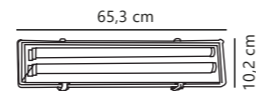

Works IP65 2x10W LED Batten