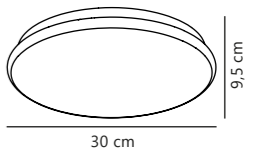

Montone 30 Ceiling

White 2015196101
Metal

- Integrated LED
- 2700 kelvin
- IP44
- 1000 lm
- Not dimmable
- Ra 80
- 120°
- Class 1
- 5 year LED guarantee

Measurements	Dimmable	LED W	Lifespan	Masterbox
H: 9,5 cm, Ø: 30 cm	No, cannot be dimmed	10W	20000 hours	Qty. 3