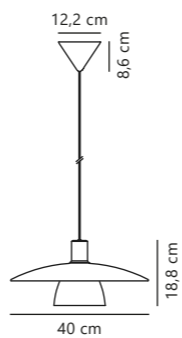

Measurements	Dimmable	Cable info	Canopy info	Max. W	Masterbox
H: 18,8 cm, W: 40 cm, L: 40 cm, shade Ø: 40 cm	Yes, can be dimmed by choosing a dimmable bulb	Black Textile Not replaceable	Black Plastic 12,2 x 8,6 cm	40W	Qty. 3