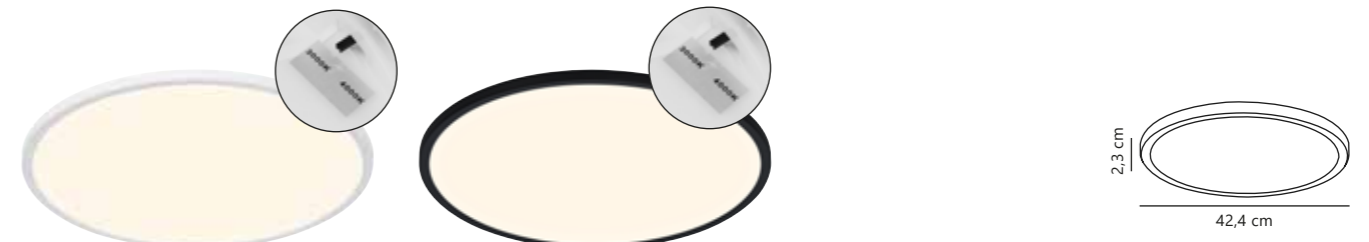

Oja 42 IP54 3000/4000K DIM Ceiling

NEW

White 2210666101
Plastic

NEW

Black 2210666103
Plastic