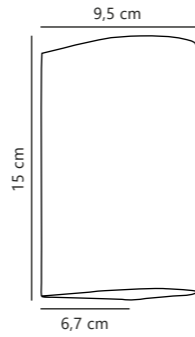

- Integrated LED
- 3000 kelvin
- IP44
- 350 lm
- Not dimmable
- Ra 80
- Class 1
- Parallel connection
- LED guarantee

Measurements	Dimmable	LED W	Lifespan	Masterbox
H: 15 cm, W: 6,7 cm, D: 9,5 cm, wall base: 5,5 x 14 cm	No, cannot be dimmed	13,3W	20000 hours	Qty. 6