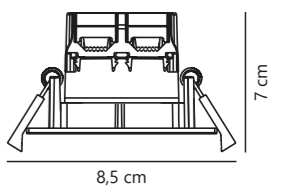

Dorado Smart Downlight

White 2015650101
Plastic/Metal

Black 2015650103
Plastic/Metal

Brushed Nickel 2015650155
Plastic/Metal

- Integrated LED
- 2200-6500 kelvin
- IP65
- 360 lm
- Smart Dimmable
- Ra 80
- 36°
- Class 2
- Parallel connection
- LED guarantee

Measurements	Built-in info	Dimmable	LED W	Lifespan	Standby W	Masterbox
H: 7 cm, Ø: 8,5 cm	Cutout Ø: 7,2 cm Built-in height: 6,8 cm	Yes, has built-in dimmable light source with Nordlux Smart functionality	4,7W	20000 hours	<0,5W	Qty. 6