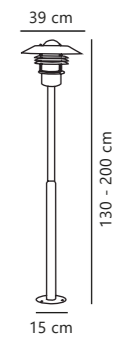

Measurements	Dimmable	Max. W	Masterbox
H: 215 cm, W: 39 cm, L: 39 cm, shade Ø: 39 cm, tube Ø: 7,4 cm	Yes, can be dimmed by choosing a dimmable bulb	60W	Qty. 2