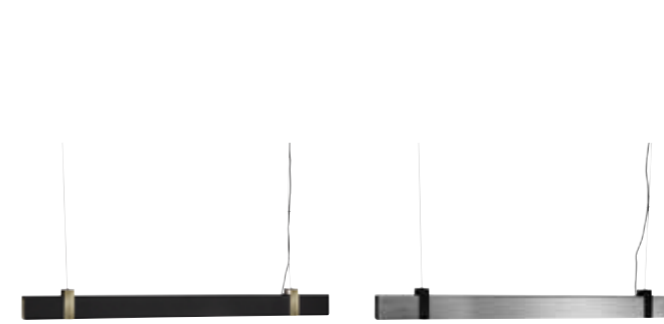

Lilt Pendant designed by Says Who

Black 2010603003
Metal

Dark grey steel 2010603051
Metal