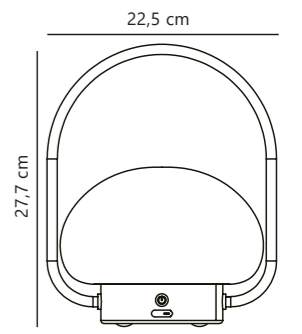

Measurements	Dimmable	Cable info	Battery info	LED W	Lifespan	Masterbox
H: 27,7 cm, W: 22,5 cm, L: 20 cm, Ø: 22,5 cm	3-step Moodmaker™ Step 1 300 lm Step 2 200 lm Step 3 100 lm	Black Plastic	Type: Lithium-ion Lasting time: 300lm/5h; 200lm/10h; 100lm/18h Recharging time: 6 hours	4,8W	30000 hours	Qty. 3