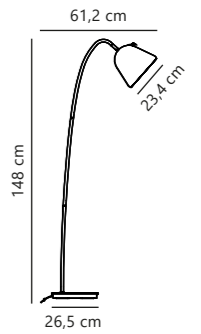

Measurements	Dimmable	Cable info	Switch	Max. W	Masterbox
H: 148 cm, W: 26,5 cm, L: 61,2 cm, shade Ø: 23,4 cm, tube Ø: 1,6 cm	No, cannot be dimmed	White Plastic Not replaceable	On the fixture	15W	Qty. 2