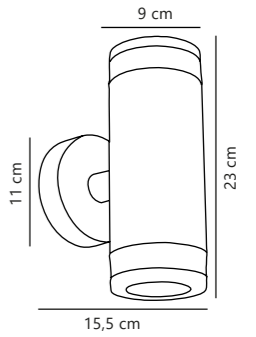

- GU10 (excl.)
- IP44
- Dimmable
- Class 1
- Parallel connection

Measurements	Dimmable	Max. W	Masterbox
H: 23,5 cm, Ø: 9 cm, D: 15,5 cm, wall base: 11 cm	Yes, can be dimmed by choosing a dimmable bulb	2x28W	Qty. 3