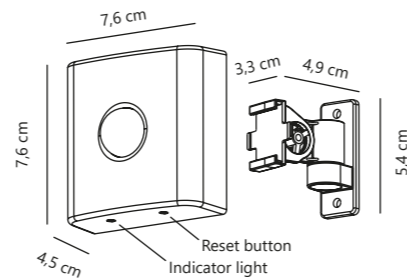

Measurements	Standby W	Sensor info	Masterbox
H: 7,6 cm, W: 4,5 cm, L: 7,6 cm, projection: 4,5 cm	<0,5W	Type: Motion & Twilight Angle: 100° Range: 0-12 m	Qty. 6

Smart Sensor

Smart Sensor is a wireless battery-operated lux and motion sensor with free mounting opportunities, as no cables to the sensor are required. The Smart Sensor can be connected to any of the Nordlux Smart Light bulbs and luminaires.

The sensor operates via Bluetooth and is connected to the Nordlux Smart Light app, where you easily regulate the motion and darkness sensitivity sensor. Mount the sensor directly on the wall or with the enclosed bracket to determine the direction of the sensor. The Smart Sensor being IP safe, makes it ideal for both outdoor and bathroom use and has a battery life of 400 days.