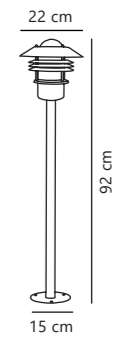

Measurements	Dimmable	Max. W	Masterbox
H: 92 cm, W: 22 cm, L: 22 cm, shade Ø: 22 cm, tube Ø: 3,5 cm	Yes, can be dimmed by choosing a dimmable bulb	60W	Qty. 3