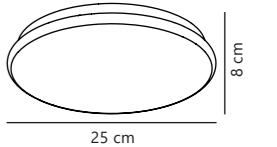

Measurements	Dimmable	LED W	Lifespan	Masterbox
H: 11,5 cm, Ø: 41 cm	No, cannot be dimmed	36W	30000 hours	Qty. 3

Montone 25 Ceiling

White 2015176101
Metal

- Integrated LED
- 2700 kelvin
- IP44
- 800 lm
- Not dimmable
- Ra 80
- 120°
- Class 1
- 5 year LED guarantee