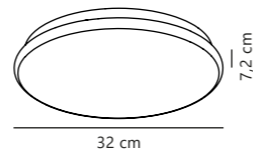

Máni 25 Ceiling

White 45606001
Metal

Measurements	Dimmable	LED W	Lifespan	Masterbox
H: 9,5 cm, Ø: 25,5 cm	No, cannot be dimmed	12W	30000 hours	Qty. 6

Montone 33 4000K Sensor Ceiling

NEW

White 2210486101
Plastic