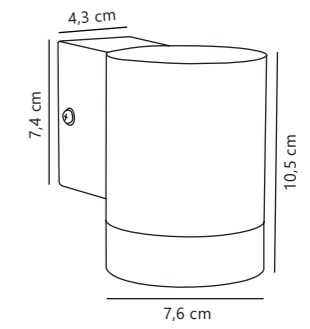

Measurements	Dimmable	Max. W	Masterbox
H: 10,5 cm, Ø: 7,6 cm, D: 12,5 cm, wall base: 4,3 x 7,4 cm	Yes, can be dimmed by choosing a dimmable bulb	35W	Qty. 3

Find the rest of the Tin series in the Seaside section on page 521