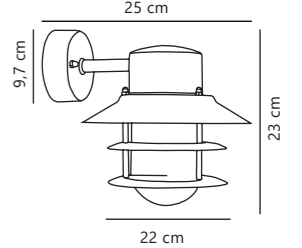

Measurements	Dimmable	Max. W	Masterbox
H: 23 cm, shade Ø: 22 cm, D: 25 cm, wall base: 9,7 cm	Yes, can be dimmed by choosing a dimmable bulb	60W	Qty. 3

Blokhuis Garden