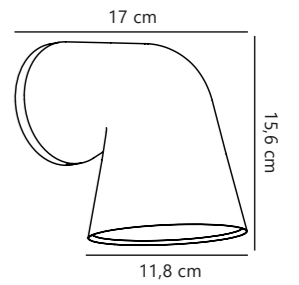

Measurements	Dimmable	Max. W	Masterbox
H: 15,6 cm, W: 11,8 cm, shade Ø: 11,8 cm, D: 17 cm, wall base: 9,1 cm	Yes, can be dimmed by choosing a dimmable bulb	28W	Qty. 3