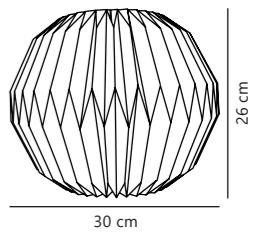

Measurements	Cable info	Canopy info	Max. W	Masterbox
H: 26 cm, shade Ø: 30 cm, Ø: 30 cm	-	-	15W	Qty. 6