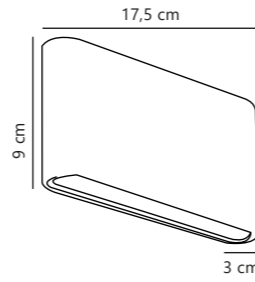

Kinver Wall

White 84181001
Aluminium

Black 84181003
Aluminium

- Integrated LED
- 3000 kelvin
- IP54
- 350 lm
- Not dimmable
- Ra 80
- Class 1
- LED guarantee

Measurements	Dimmable	LED W	Lifespan	Masterbox
H: 9 cm, W: 17,5 cm, D: 3 cm, wall base: 14,5 x 5,5 cm	No, cannot be dimmed	8,5W	25000 hours	Qty. 3