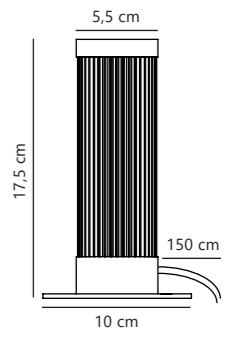

Measurements	Dimmable	Cable info	Switch	Max. W	Masterbox
H: 17,5 cm, W: 10 cm, L: 10 cm, shade Ø: 5,5 cm	No, cannot be dimmed	Black Textile Not replaceable	On the cable	40W	Qty. 6