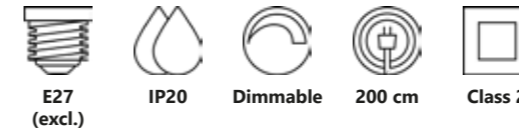

Measurements	Dimmable	Cable info	Canopy info	Max. W	Masterbox
H: 29 cm, W: 30 cm, L: 30 cm, shade Ø: 30 cm	Yes, can be dimmed by choosing a dimmable bulb	White Plastic Not replaceable	White/Black Plastic 12,5 x 9,5 cm	40W	Qty. 3