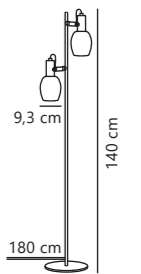

Arild Table

NEW
Black 2312305003
Metal/Glass

E14
(excl.)

IP20

Not
dimmable

150 cm

Class 2

Measurements	Dimmable	Cable info	Switch	Max. W	Masterbox
H: 45 cm, W: 26 cm, L: 26 cm, shade Ø: 9,3 cm, tube Ø: 1,15 cm	No, cannot be dimmed	Black Textile Not replaceable	On the cable	40W	Qty. 3

Arild Floor

NEW
Black 2312324003
Metal/Glass

E14
(excl.)

IP20

Not
dimmable

180 cm

Class 2

Measurements	Dimmable	Cable info	Switch	Max. W	Masterbox
H: 140 cm, W: 31 cm, L: 31 cm, shade Ø: 9,3 cm, tube Ø: 1,56 cm	No, cannot be dimmed	Black Textile Not replaceable	On the cable	40W	Qty. 3