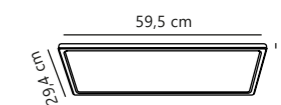

Harlow Smart Colour Ceiling

White 2110806101
Plastic

Integrated LED

Colour ambience

2700-6500 kelvin

IP54

2100 lm

Smart Dimmable

Ra 80

120°

Class 2

LED guarantee

Measurements	Dimmable	LED W	Standby W	Lifespan	Masterbox
H: 2,3 cm, W: 29,4 cm, L: 59,5 cm, projection: 2,5 cm	Yes, has built-in dimmable light source with Nordlux Smart functionality	21W	<0,5W	25000 hours	Qty. 3