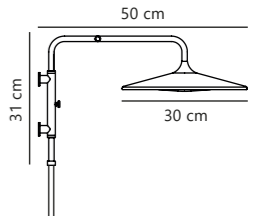

Measurements	Dimmable	Cable info	Switch	LED W	Lifespan	Masterbox
H: 31 cm, W: 30 cm, shade Ø: 30 cm, projection: 50 cm, tube Ø: 1,3 cm	3-step Moodmaker™ <table border="1"> <tr> <td></td> <td></td> <td></td> </tr> <tr> <td>Step 1 1152 lm</td> <td>Step 2 642 lm</td> <td>Step 3 238 lm</td> </tr> </table>	Black Textile Not replaceable	On the cable	17,5W	30000 hours	Qty. 2