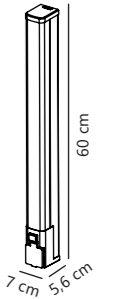

Measurements	Dimmable	Switch	LED W	Lifespan	Masterbox
H: 7,5 cm, W: 5,7 cm, L: 66,5 cm	2-step Moodmaker™ Step 1 3000 K Step 2 4000 K	On the fixture	15W	30000 hours	Qty. 3