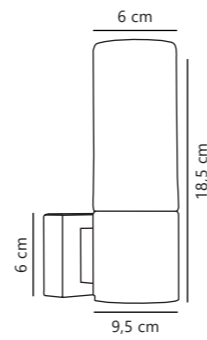

Measurements	Dimmable	Max. W	Masterbox
H: 18,5 cm, W: 6 cm, shade Ø: 6 cm, projection: 9,5 cm, wall base: 6 x 6 cm	Yes, can be dimmed by choosing a dimmable bulb	40W	Qty. 3