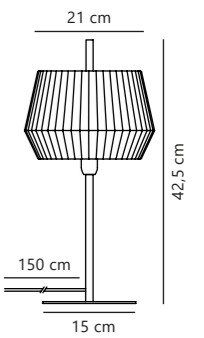

Measurements	Dimmable	Cable info	Switch	Max. W	Masterbox
H: 42,5 cm, W: 21 cm, L: 21 cm, shade Ø: 21 cm, tube Ø: 1,15 cm	No, cannot be dimmed	Black Plastic Not replaceable	On the cable	40W	Qty. 3