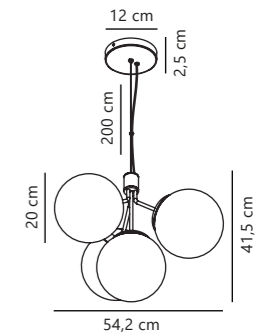

Ivona 6-Pendant designed by Says Who

Brass 2112163035
Glass

Black 2112163003
Glass

Measurements	Dimmable	Cable info	Canopy info	Max. W	Masterbox
H: 44,5 cm, W: 62 cm, L: 62 cm, shade Ø: 20 cm	Yes, can be dimmed by choosing a dimmable bulb	Black/White Textile Not replaceable	Black/Brass Metal 12 x 2,5 cm	6x28W	Qty. 2

Ivona 4-Pendant designed by Says Who

Black 2112153003
Glass

Brass 2112153035
Glass

Measurements	Dimmable	Cable info	Canopy info	Max. W	Masterbox
H: 41,5 cm, W: 54,2 cm, L: 54,2 cm, shade Ø: 20 cm	Yes, can be dimmed by choosing a dimmable bulb	Black/White Textile Not replaceable	Black/Brass Metal 12 x 2,5 cm	4x28W	Qty. 2