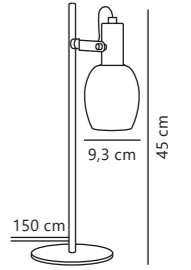

Arild Table

NEW
Black 2312305003
Metal/Glass

E14
(excl.)

IP20

Not
dimmable

150 cm

Class 2

Measurements	Dimmable	Cable info	Switch	Max. W	Masterbox
H: 45 cm, W: 26 cm, L: 26 cm, shade Ø: 9,3 cm, tube Ø: 1,15 cm	No, cannot be dimmed	Black Textile Not replaceable	On the cable	40W	Qty. 3