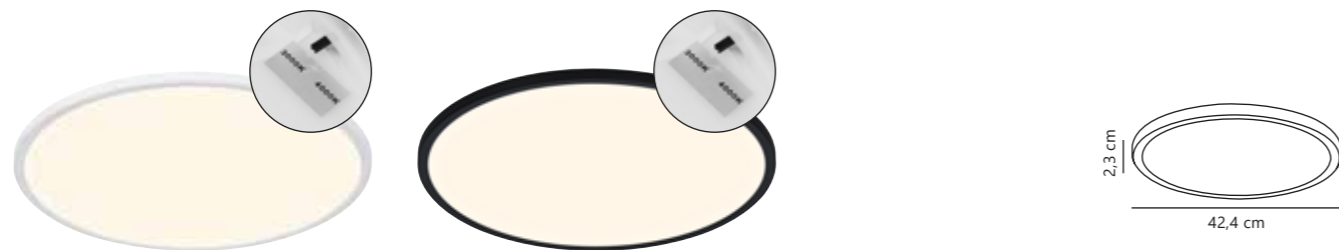

Oja 42 IP20 3000/4000K Ceiling

NEW
White 2210626101
Plastic

NEW
Black 2210626103
Plastic