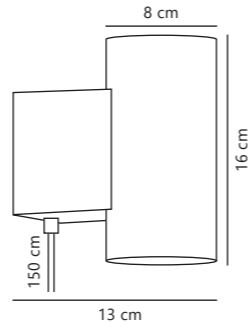

Measurements	Dimmable	Cable info	Switch	LED W	Lifespan	Masterbox
H: 16 cm, W: 8 cm, L: 14,2 cm	3-step Moodmaker™ Step 1 100 % Step 2 40% Step 3 20%	White/Black Replaceable	On the cable	10W	20000 hours	Qty. 3