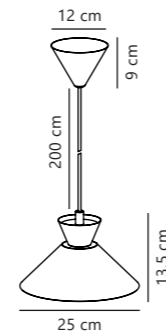

Dial 25 Pendant designed by Says Who

White 2213333001
Metal

NEW
Black 2213333003
Metal

Grey 2213333010
Metal

Yellow 2213333026
Metal

Measurements	Dimmable	Cable info	Canopy info	Max. W	Masterbox
H: 13,5 cm, W: 25 cm, L: 25 cm, shade Ø: 25 cm	Yes, can be dimmed by choosing a dimmable bulb	White/Black/Grey/Yellow Plastic Not replaceable	White/Matt black Plastic 12 x 9 cm	40W	Qty. 3