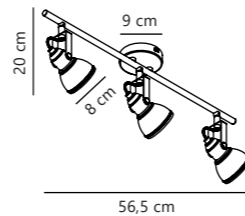

Measurements	Dimmable	Max. W	Masterbox
L: 56,5 cm, shade Ø: 8 cm, projection: 20 cm, wall base: 9 cm	Yes, can be dimmed by choosing a dimmable bulb	35W	Qty. 3