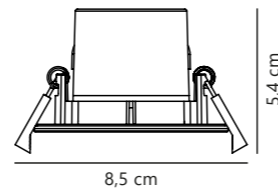

Don Smart 3-Kit Colour Downlight

White 2210500001
Plastic/Metal

Black 2210500003
Plastic/Metal

- Integrated LED
- Colour ambience
- 2200-6500 kelvin
- IP65
- 320 lm
- Smart Dimmable
- Ra 80
- 60°
- Class 2
- Parallel connection
- LED guarantee

Measurements	Built-in info	Dimmable	LED W	Lifespan	Standby W	Masterbox
H: 5,4 cm, projection: 5,4 cm, Ø: 8,5 cm	Cutout Ø: 7,2 cm Built-in height: 6,8 cm	Yes, has built-in dimmable light source with Nordlux Smart functionality	4,7W	20000 hours	<0,5W	Qty. 3