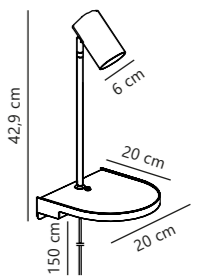

Cody Wall *designed by Says Who*