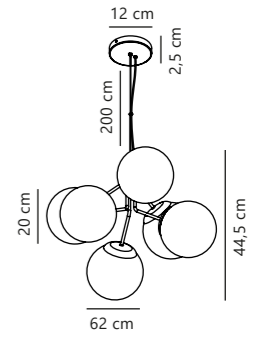

Measurements	Dimmable	Cable info	Canopy info	Max. W	Masterbox
H: 44,5 cm, W: 62 cm, L: 62 cm, shade Ø: 20 cm	Yes, can be dimmed by choosing a dimmable bulb	Black/White Textile Not replaceable	Black/Brass Metal 12 x 2,5 cm	6x28W	Qty. 2