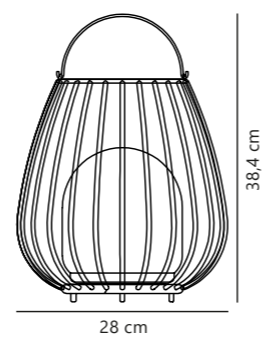

Blue 2218105006
Metal