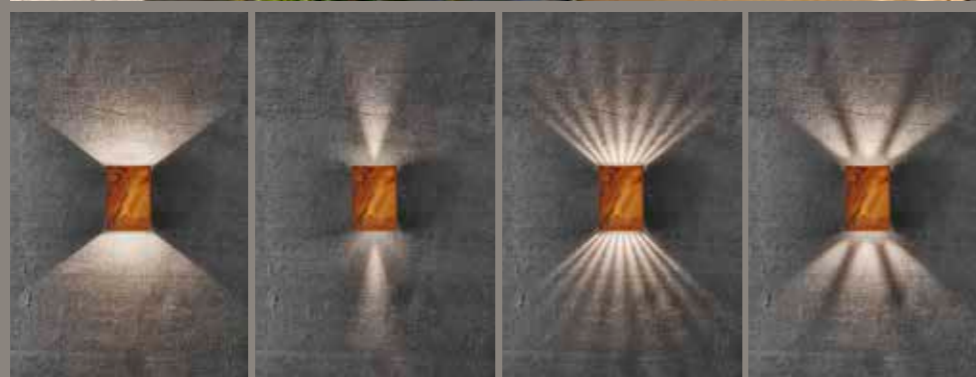

Watch the full ambience video

Fold series

In terms of shape, Fold by Bønnelycke MDD is brightly clear, where the selected details and latest LED technology are in focus. The magnetic shade makes the installation simple and the design distinct without visible screws. The light shines up and down, and the four included light patterns change the light based on desire and personal style and are also an element for light dimming.