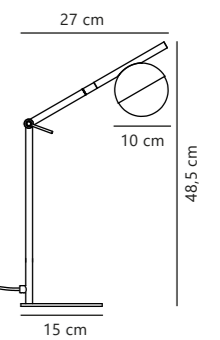

Contina Table designed by Says Who

Black 2010985003
Metal

Brass 2010985035
Metal

- G9 (excl.)
- IP20
- Not dimmable
- 130°
- 150 cm
- Class 2

Measurements	Dimmable	Cable info	Switch	Max. W	Masterbox
H: 48,5 cm, W: 15 cm, L: 27 cm, shade Ø: 10 cm, tube Ø: 1,25 cm	No, cannot be dimmed	Black/White Textile Not replaceable	On the cable	5W	Qty. 3