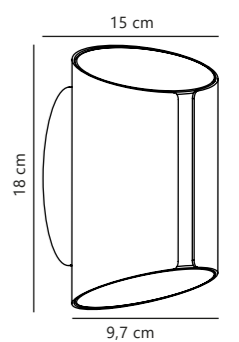

Integrated LED

2200-6500 kelvin

IP54

830 lm

Smart Dimmable

Ra 80

120°

Class 1

Parallel connection

LED guarantee

Measurements	Dimmable	LED W	Standby W	Lifespan	Masterbox
H: 18 cm, W: 15 cm, projection: 9,7 cm, D: 9,7 cm	Yes, has built-in dimmable light source with Nordlux Smart functionality	10W	<0,5W	25000 hours	Qty. 3