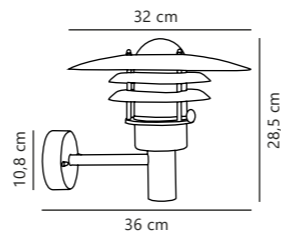

Measurements	Dimmable	Max. W	Masterbox
H: 28,5 cm, W: 32 cm, shade Ø: 32 cm, D: 36 cm, wall base: 10,8 cm	Yes, can be dimmed by choosing a dimmable bulb	60W	Qty. 3

Find the rest of the Lønstrup series in the Seaside section on page 509