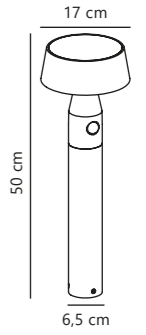

Nama 50 Solar Garden

EXEMPT

Black 2118268003
Aluminium

- Integrated LED
- Solar charging
- 3000 kelvin
- IP54
- 65 lm
- Not dimmable
- Ra 80
- Sensor
- Class 3
- LED guarantee

Measurements	Battery info	Sensor info	LED W	Lifespan	Masterbox
H: 50 cm, W: 17 cm, L: 17 cm, shade Ø: 17 cm, tube Ø: 6,5 cm	Type: Lithium-ion	Type: Motion & Twilight Angle: 120° Range: 0-3 m	1W	30000 hours	Qty. 2