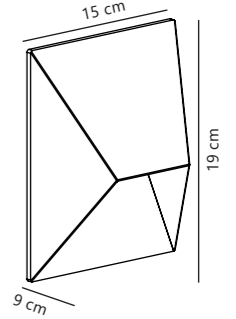

- GU10 (excl.)
- IP54
- Dimmable
- Class 1
- Parallel connection

Measurements	Dimmable	Max. W	Masterbox
H: 19 cm, W: 15 cm, D: 9 cm	Yes, can be dimmed by choosing a dimmable bulb	25W	Qty. 3

Find the rest of the Pontio series in the Seaside section on page 516