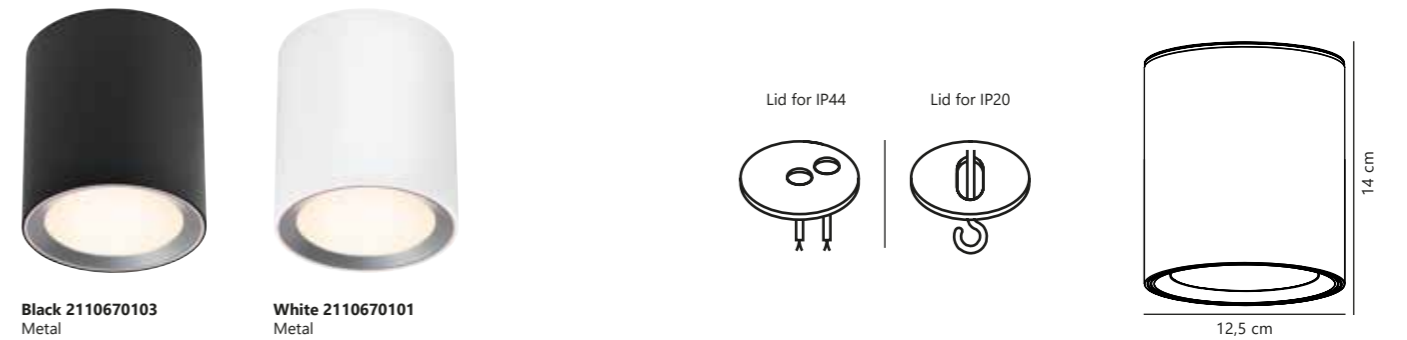

Landon 14 Ceiling

Black 2110670103
Metal

White 2110670101
Metal

- Integrated LED
- 2700 kelvin
- IP44
- 600 lm
- Moodmaker
- Ra 80
- 110°
- Class 2
- Parallel connection
- LED guarantee

Measurements	Dimmable	LED W	Lifespan	Masterbox
H: 14 cm, Ø: 12,5 cm	3-step Moodmaker™ Step 1 All on Step 2 Centre on 50% Step 3 Ring on	6,5W	20000 hours	Qty. 3