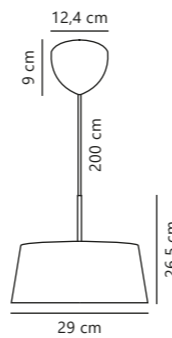

Measurements	Dimmable	Cable info	Canopy info	Max. W	Masterbox
H: 26,5 cm, W: 29 cm, L: 29 cm, shade Ø: 29 cm, tube Ø: 1,35 cm, Ø: 29 cm	Yes, can be dimmed by choosing a dimmable bulb	Black Textile Not replaceable	Black Plastic 12,4 x 9 cm	3x10W	Qty. 3