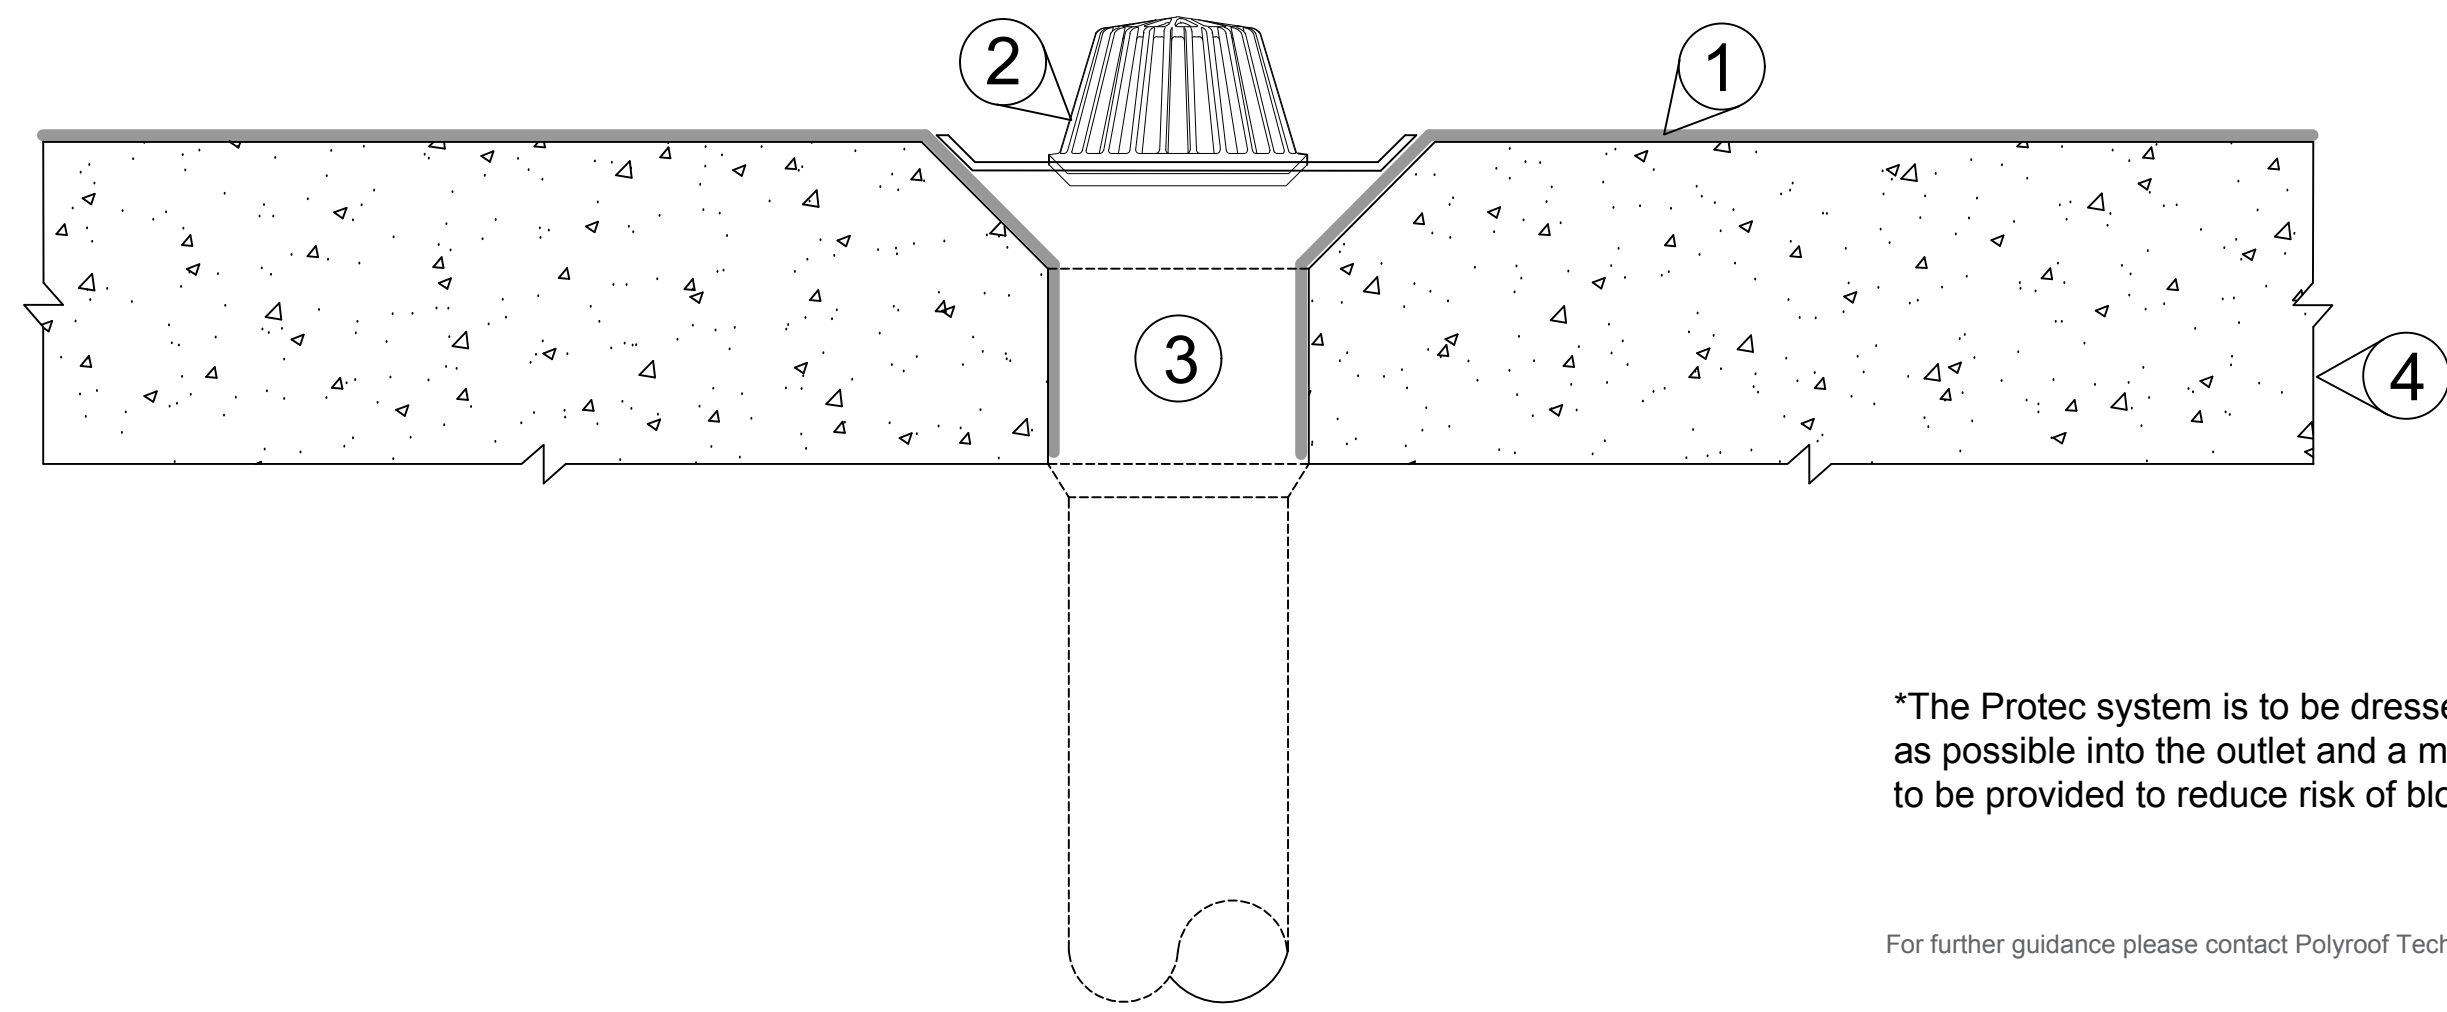

1. Protec System
2. Leaf Guard
3. Internal Outlet\*
4. Substrate

\*The Protec system is to be dressed as far as possible into the outlet and a mesh grill to be provided to reduce risk of blockage.

For further guidance please contact Polyroof Technical Services.

Title: Internal Outlet  
 System: Protec  
 Ref: 3.51

Scale: NTS  
 (Do Not Scale From Drawing)  
 Drawn: OM | Date: 05/11/15