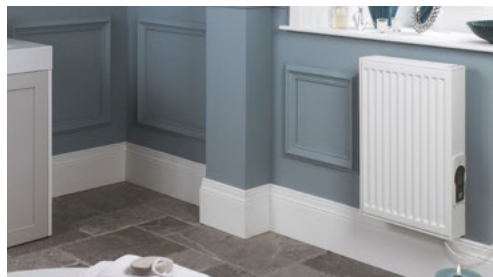

RADIWARM® Signature

Elegant and powerful, the RADIWARM® Signature range delivers the best comfort of heating with precise, independent room control.

Featuring a slimline 100 mm depth and available in 400 mm and 600 mm heights, the range is manufactured in 8 sizes.

Designed for fast, hassle-free installation, Signature radiators are suitable for plug-and-play or fused-spur connection.

- > High Quality Product Not Dry Heat
- > Manufactured in Britain
- > ZERO Maintenance
- > Smart or RF Control Options Available

Ready to deliver heat — right from installation

RADIWARM® radiators arrive ready to plug and play, removing the need for time-consuming preparation or specialist plumbing work.

No flushing, filling or commissioning is required. Once securely wall-mounted using the supplied safety brackets, the radiator connects directly to a standard electrical supply.

The result is the comfort of a central heating system without the complexity of gas. From first switch-on, RADIWARM® delivers consistent, reliable heat — with no warm-up delays and minimal ongoing maintenance.

This straightforward approach allows you to enjoy the comfort of a central heating system without the complications of gas. From the moment it's installed, the radiator delivers steady, dependable warmth — no waiting, no ongoing maintenance.

If you're unsure about sizing, our friendly team can help design your system.

01422 231 943

Alternatively, visit:

radiwarm.com/room-size-guide

Scan the QR code or email us at info@radiwarm.com