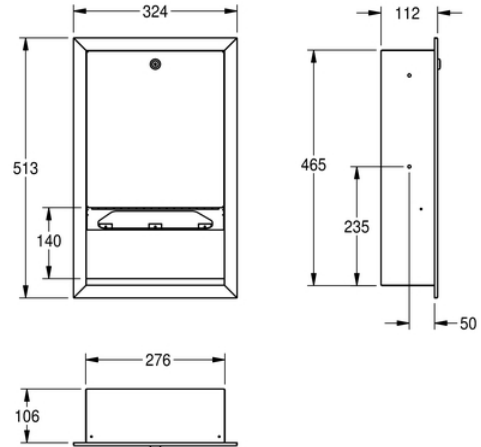

# PAPER TOWEL DISPENSER: RODX600E

RODX600E | 2000090057

ARTICLE GROUP : **RODX600E** | ARTICLE FAMILY : **Paper towel dispensers** | PRODUCT GROUP : **Accessories** |  
 MODEL RANGE : **RODAN**

Paper towel dispenser for recessed mounting, stainless steel, surface satin finished, material thickness 0.8 mm, folded front cover, cylinder lock with Franke standard key, loading capacity 500 - 800 pcs. of paper depending on convolution, incl. stainless steel screws and dowels.

## TECHNICAL DATA

filling quantity	800 towels
gross weight	4.20 kg
lock	key-lock
material	stainless steel
material code	1.4301 Chrome Nickel steel V2A
material thickness	0.80 mm
net weight	3.80 kg
overall depth	112.00 mm
overall height	513.00 mm
overall width	324.00 mm
surface finish	satin finished
type of consumable	paper towel
type of fixing	screw
type of mounting	recessed mounting
type of operation	manual operation