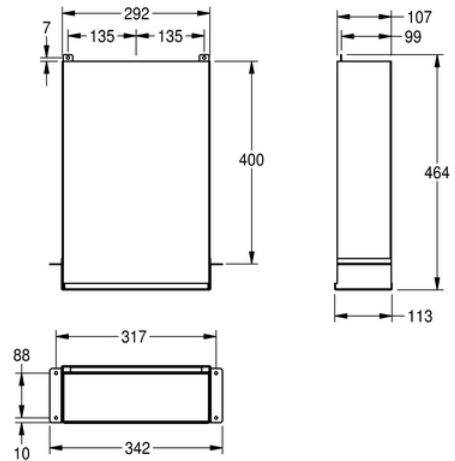

PAPER TOWEL DISPENSER: RODX600ME

RODX600ME | 2000090058

ARTICLE GROUP : **RODX600ME** | ARTICLE FAMILY : **Paper towel dispensers** | PRODUCT GROUP : **Accessories** |
MODEL RANGE : **RODAN**

Paper towel dispenser for hidden mounting behind wall and mirror, stainless steel, surface satin finished, material thickness 0.8 mm, for 600 - 800 paper towels, depending on convolution, filling from bottom, incl. stainless steel screws and dowels.

TECHNICAL DATA

maximum depth/diameter of consumable	85.00 mm
maximum width of consumable	270.00 mm
filling quantity	800 towels
gross weight	4.06 kg
lock	no lock
material	stainless steel
material code	1.4301 Chrome Nickel steel V2A
material thickness	0.80 mm
net weight	3.60 kg
overall depth	113.00 mm
overall height	464.00 mm
overall width	342.00 mm
surface finish	satin finished
type of consumable	paper towel
type of fixing	screw
type of mounting	various types
type of operation	manual operation