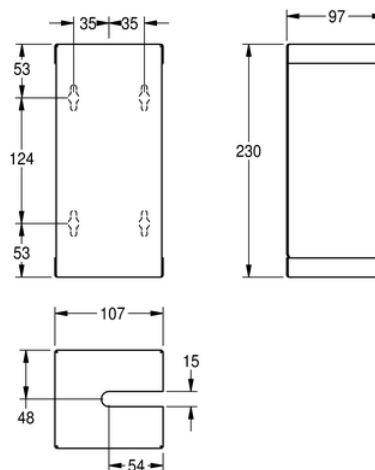

TOILET BRUSH HOLDER: RODX687

RODX687 | 2000100000

ARTICLE GROUP : **RODX687** | ARTICLE FAMILY : **Toilet brush holders** | PRODUCT GROUP : **Accessories** | MODEL RANGE : **RODAN**

Toilet brush holder for wall mounting, stainless steel, surface satin finished, material thickness 0.8 mm, folded front, closed cover to the front, lasered opening for brush, white nylon brush with flushing rim cleaner, withdrawal opening either left or right, depending on mounting, removable plastic drip tray, incl. stainless steel screws and dowels.

TECHNICAL DATA

gross weight	1.01 kg
net weight	0.83 kg
brush colour	white
material	stainless steel
material code	1.4301 Chrome Nickel steel V2A
material thickness	0.80 mm
overall depth	97.00 mm
overall height	230.00 mm
overall width	107.00 mm
surface finish	satin finished
type of brush	nylon
type of fixing	screw
type of mounting	wall mounting