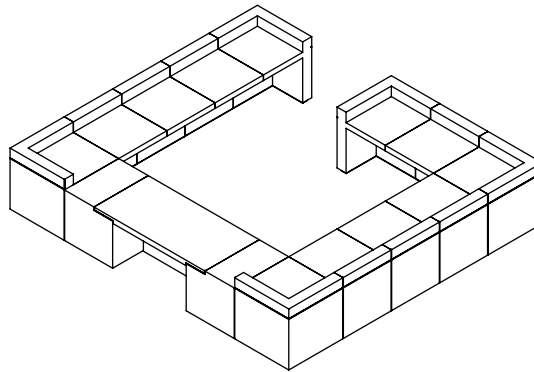

3
W3200
D875
H750/900/1100 mm

4
W4420
D875
H750/900/1100 mm

5
W5220
D875
H750/900/1100 mm

6
W6020
D875
H750/900/1100 mm

7
W6020
D875
H750/900/1100 mm

8
W2475/2475
D875
H750/900/1100 mm

9
W4570/4150
D875
H750/900/1100 mm

Dimensions relate to the footprint of the product at:
750mm height = no upstand
900mm height = 150mm upstand
1100mm height = 350mm upstand

Website: www.isomi.com
Email: info@isomi.com

North West Office: +44 (0)161 903 9797
London Showoom: +44 (0)20 7388 8599