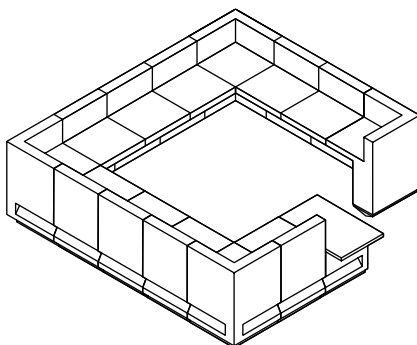

BD06
Straight
W800
D875
H750/900/1100 mm

BD07
Angle 90
W875
D875
H750/900/1100 mm

Dimensions relate to the footprint of the product.

Website: www.isomi.com
Email: info@isomi.com

North West Office: +44 (0)161 903 9797
London Showoom: +44 (0)20 7388 8599

Blok Desk Configurations

1
W1600
D875
H750/900/1100 mm

2
W2400
D875/1175
H750/900/1100 mm

3
W2400
D875
H750/900/1100 mm

4
W3200
D875/1175
H750/900/1100 mm

5
W4000
D875/1175
H750/900/1100 mm

6
W4800
D875/1175
H750/900/1100 mm

7
W5600
D875/1175
H750/900/1100 mm

8
W2475/2475
D875
H750/900/1100 mm

9
W2475/2475
D875/1175
H750/900/1100 mm

10
W4150/4150
D875/1175
H750/900/1100 mm

Dimensions relate to the footprint of the product at:
750mm height = no upstand
900mm height = 150mm upstand
1100mm height = 350mm upstand