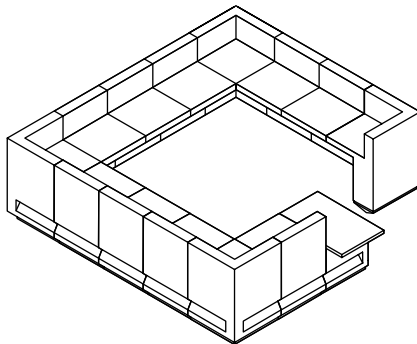

10
W4150/4150
D875/1175
H750/900/1100 mm

Dimensions relate to the footprint of the product at:
750mm height = no upstand
900mm height = 150mm upstand
1100mm height = 350mm upstand

Website: www.isomi.com
Email: info@isomi.com

North West Office: +44 (0)161 903 9797
London Showoom: +44 (0)20 7388 8599