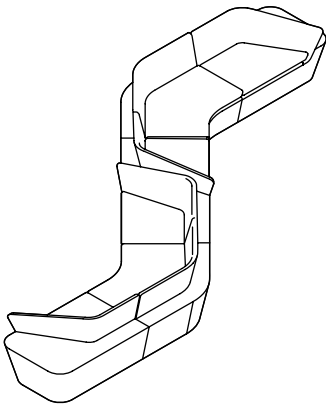

8
W5234/2674
D760
H725 mm

Dimensions relate to the footprint of the product.

Website: www.isomi.com

Email: info@isomi.com

North West Office: +44 (0)161 903 9797

London Showoom: +44 (0)20 7388 8599