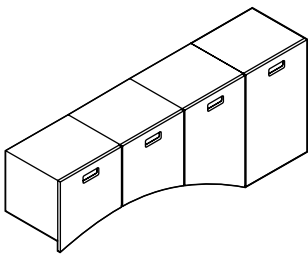

Kin
Cupboard unit
W1600 × H660 mm

Soft close is unavailable for drawer units at 250mm depth.

Website: www.isomi.com

Email: info@isomi.com

North West Office: +44 (0)161 903 9797

London Showoom: +44 (0)20 7388 8599