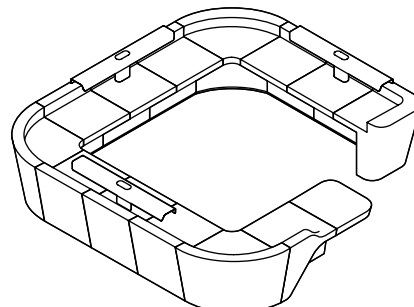

6
W5600
D875
H900 mm

7
W3791/2159
D875
H900 mm

8
W3791/2159
D875
H900 mm

9
W4611/2159
D875
H900 mm

10
W2625/2625
D875
H900 mm

11
W4450/4450
D875
H900 mm

Dimensions above relate to the product at 900mm height.

This product is available in various heights:
750mm height = 850mm depth (no upstand)
900mm height = 875mm depth (150mm upstand)
1100mm height = 895mm depth (350mm upstand)

Website: www.isomi.com

Email: info@isomi.com