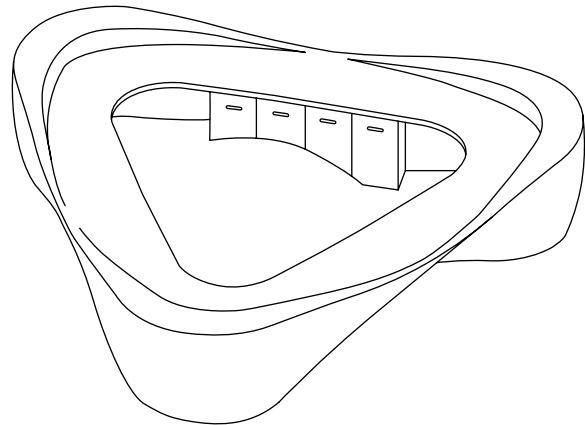

Kin IV
W4800/4800
D825
H900 mm

Dimensions relate to the footprint of the product.
750mm height = no upstand
900mm height = 150mm upstand
1100mm height = 350mm upstand

Website: www.isomi.com
Email: info@isomi.com

North West Office: +44 (0)161 903 9797
London Showoom: +44 (0)20 7388 8599