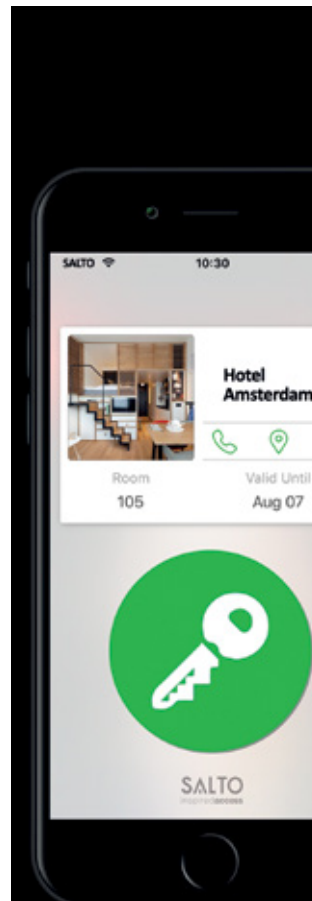

AN EVOLUTION IN HOTEL LOCK ENGINEERING BY SALTO

INVISIBLE INNOVATION

Electronic circuit board and battery pack.

THE CHOICE IS YOURS

Choose the reader finish & handle designs that best fit your hotel style.

MOBILE TECHNOLOGY

Wireless & mobile embedded onboard.