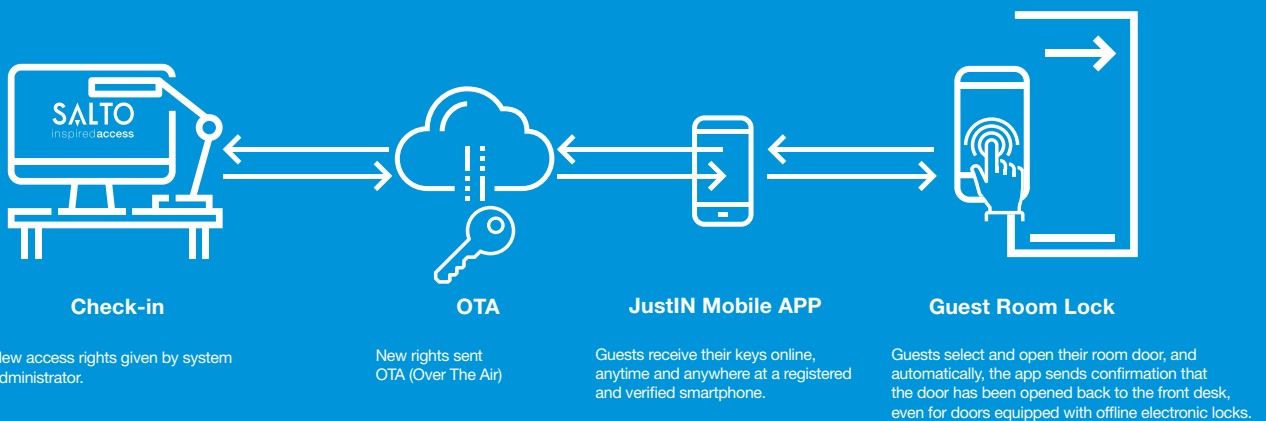

JUSTIN MOBILE APP

The Justin Mobile app uses the latest in technology to communicate securely via the Cloud and enables hotel guests to receive their room key online, anytime and anywhere. The Justin Mobile app is completely secure as keys cannot be duplicated, unlike mechanical keys or some low-security RFID technologies. The encrypted data transfer uses SSL (Secure Socket Layer) AES 128-bit encryption opening procedures to ensure secure transmission.