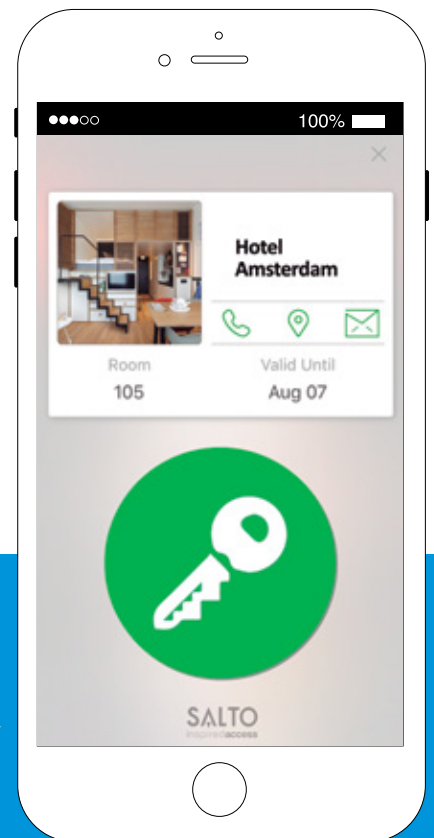

MOBILE TECHNOLOGY

WIRELESS & MOBILE EMBEDDED ON BOARD.

ÆElement Fusion is equipped with RFID and NFC with improved reading distance, and also adds BLE. This additional feature allows guests and staff to use their smartphone as a key.

Security, efficiency and design are all essential aspects of access control in the highly competitive hospitality sector. ÆElement Fusion incorporates SALTO's stand-alone, battery powered electronic lock and technology, SVN data-on-card and advanced wireless technology with online, real-time capabilities — all without using wires.