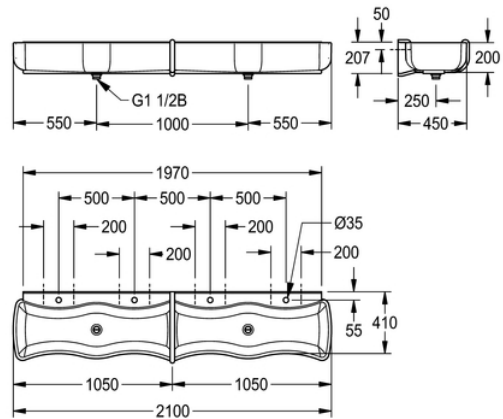

WASH AND PLAY TROUGH FOR CHILDREN: SANW205

SANW205 | 2000103057

ARTICLE GROUP : **SANW200++** | ARTICLE FAMILY : **Wash troughs** | PRODUCT GROUP : **Wash basins** | MODEL RANGE : **MIRANIT**

WASHINO Children's Wash-and-Play Trough made of MIRANIT resin-bonded mineral material, with a smooth, pore-free surface (temperature-resistant up to 80°C). Alpine white colour. Wave-shaped basins with reduced extension to increase accessibility to the tap, large outer radii of basins to minimise risk of injury, large inner radii facilitate easy cleaning. Tap landing with a tap hole for each wash place. Waste and overflow valve DN 40 x 120 mm implemented as a standpipe. Integral back panel for fixing. Mounting material included.

4 wash places

TECHNICAL DATA

gross weight	118.00 kg
material	mineral material
material code	Miranit
net weight	104.00 kg
number of waste holes	2
overall depth	470.00 mm
overall height	240.00 mm
overall width	2,100.00 mm
rear upstand	no
splash back	yes
number of tap holes	4
tap ledge	yes
type of mounting	wall mounting
type of waste kit	1 1/2" duplex waste with standpipe
number of wash places	4
waste hole position	centre
waste kit included	yes
waste size	DN 40