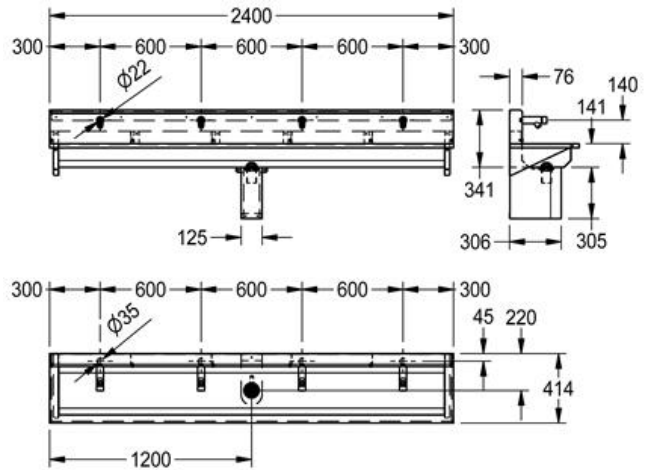

# WASHTROUGH: SANX240SBM

SANX240SBM | 2030025102

ARTICLE GROUP : **SANX240++** | ARTICLE FAMILY : **Wash troughs** | PRODUCT GROUP : **Wash basins** | MODEL RANGE : **SATURN**

Wall mounted washtroughs with tap ledge and optional rear splashbacks incorporating manual or electronic self-closing water controls, manufactured from 1.2 mm thick stainless steel. 2400 mm Washtrough with tap ledge for 4 users

4 Person washtrough and splashback, supplied with manual self-closing mixer taps, waste and overflow. 4 wash places dimensions: 2400 x 415 x 415mm

## TECHNICAL DATA

gross weight	48.00 kg
net weight	48.00 kg
bowl - bowl depth	115.00 mm
bowl - depth	290.00 mm
bowl - width	2,290.00 mm
material	stainless steel
material code	1.4301 Chrome Nickel steel V2A
material thickness	1.20 mm
number of waste holes	1
overall depth	415.00 mm
overall height	415.00 mm
overall width	2,400.00 mm
splash back	yes
surface finish	satin finished
number of tap holes	4
type of mounting	wall mounting
number of wash places	4
waste hole position	centre back
waste hole projection	220.00 mm
waste kit included	yes
waste size	DN 50

## SPARE PART

---

---

**SELF-CLOSING BIB TAP:**  
**AQUA205W**

---

2000065911

---