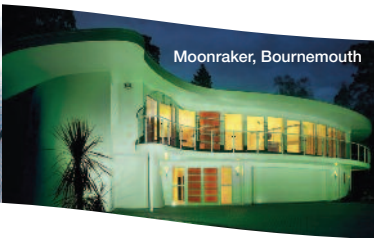

Energy Roof, London Vauxhall

Moonraker, Bournemouth