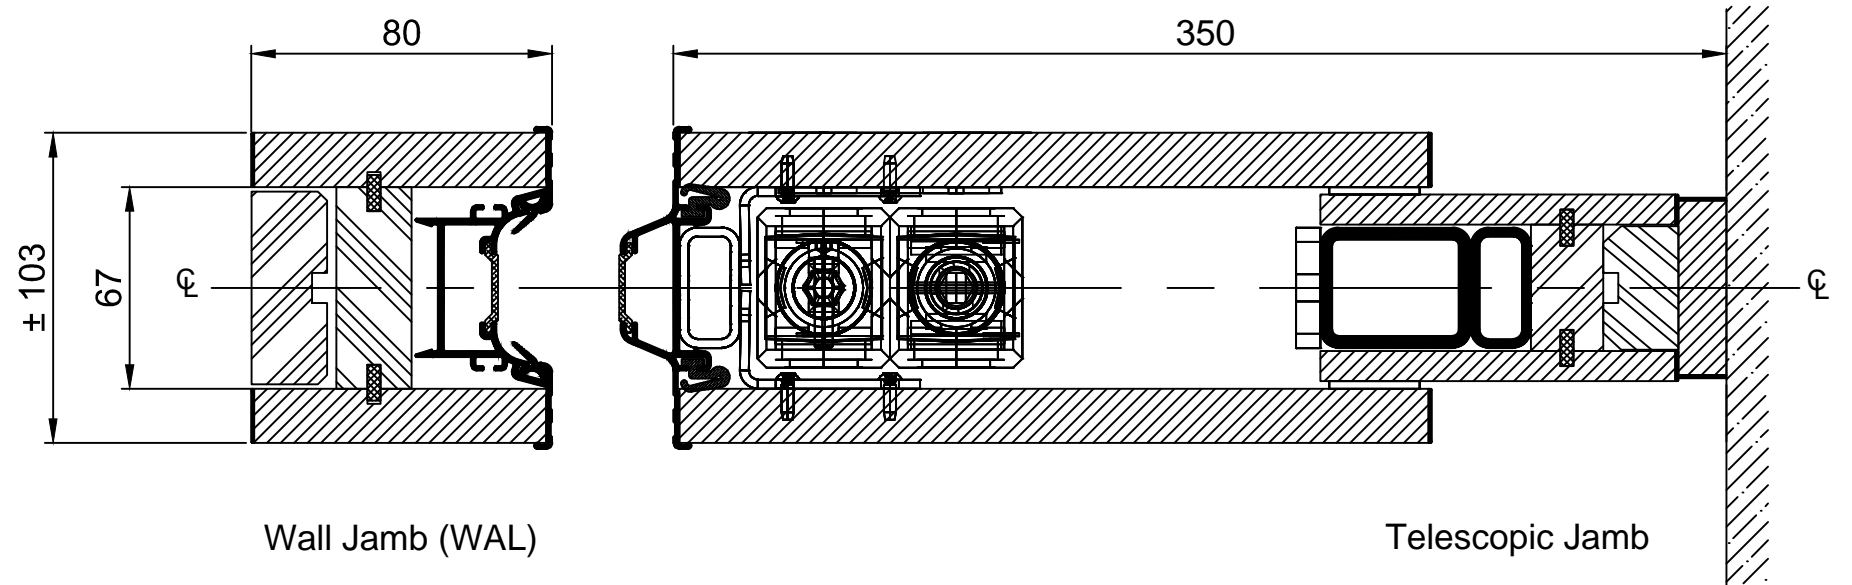

PANEL DETAILS - TYPE RG PLUS GLAZED ACOUSTIC WALL

LONDON WALL
London Wall Design Ltd
 Tel : +44 (0) 20 8391 8750
 www.londonwall.co.uk
 E-Mail : Sales@londonwall.co.uk
DRG. NO.: SL - 111