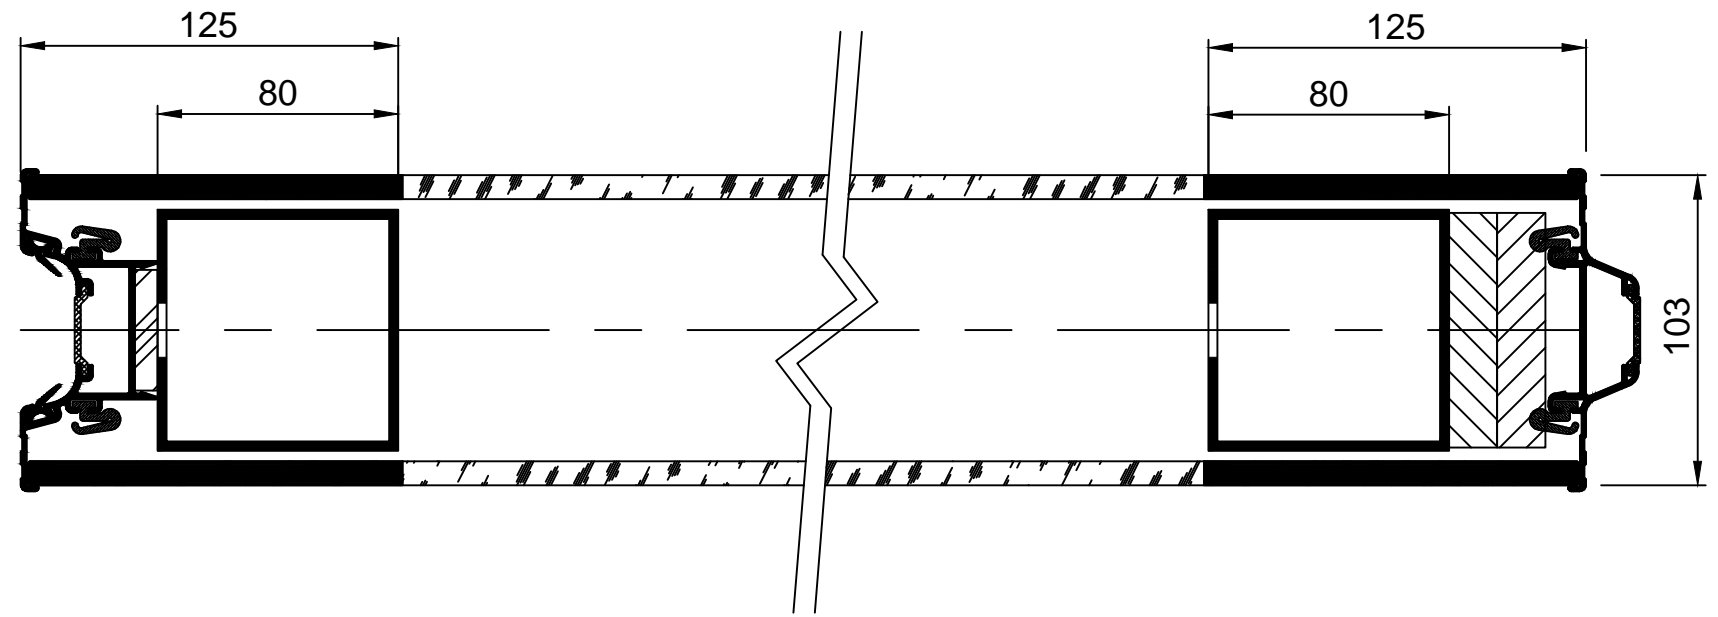

PANEL DETAILS - TYPE RG PLUS GLAZED ACOUSTIC WALL

LONDON WALL
London Wall Design Ltd
 Tel : +44 (0) 20 8391 8750
 www.londonwall.co.uk
 E-Mail : Sales@londonwall.co.uk
DRG. NO.: SL - 111