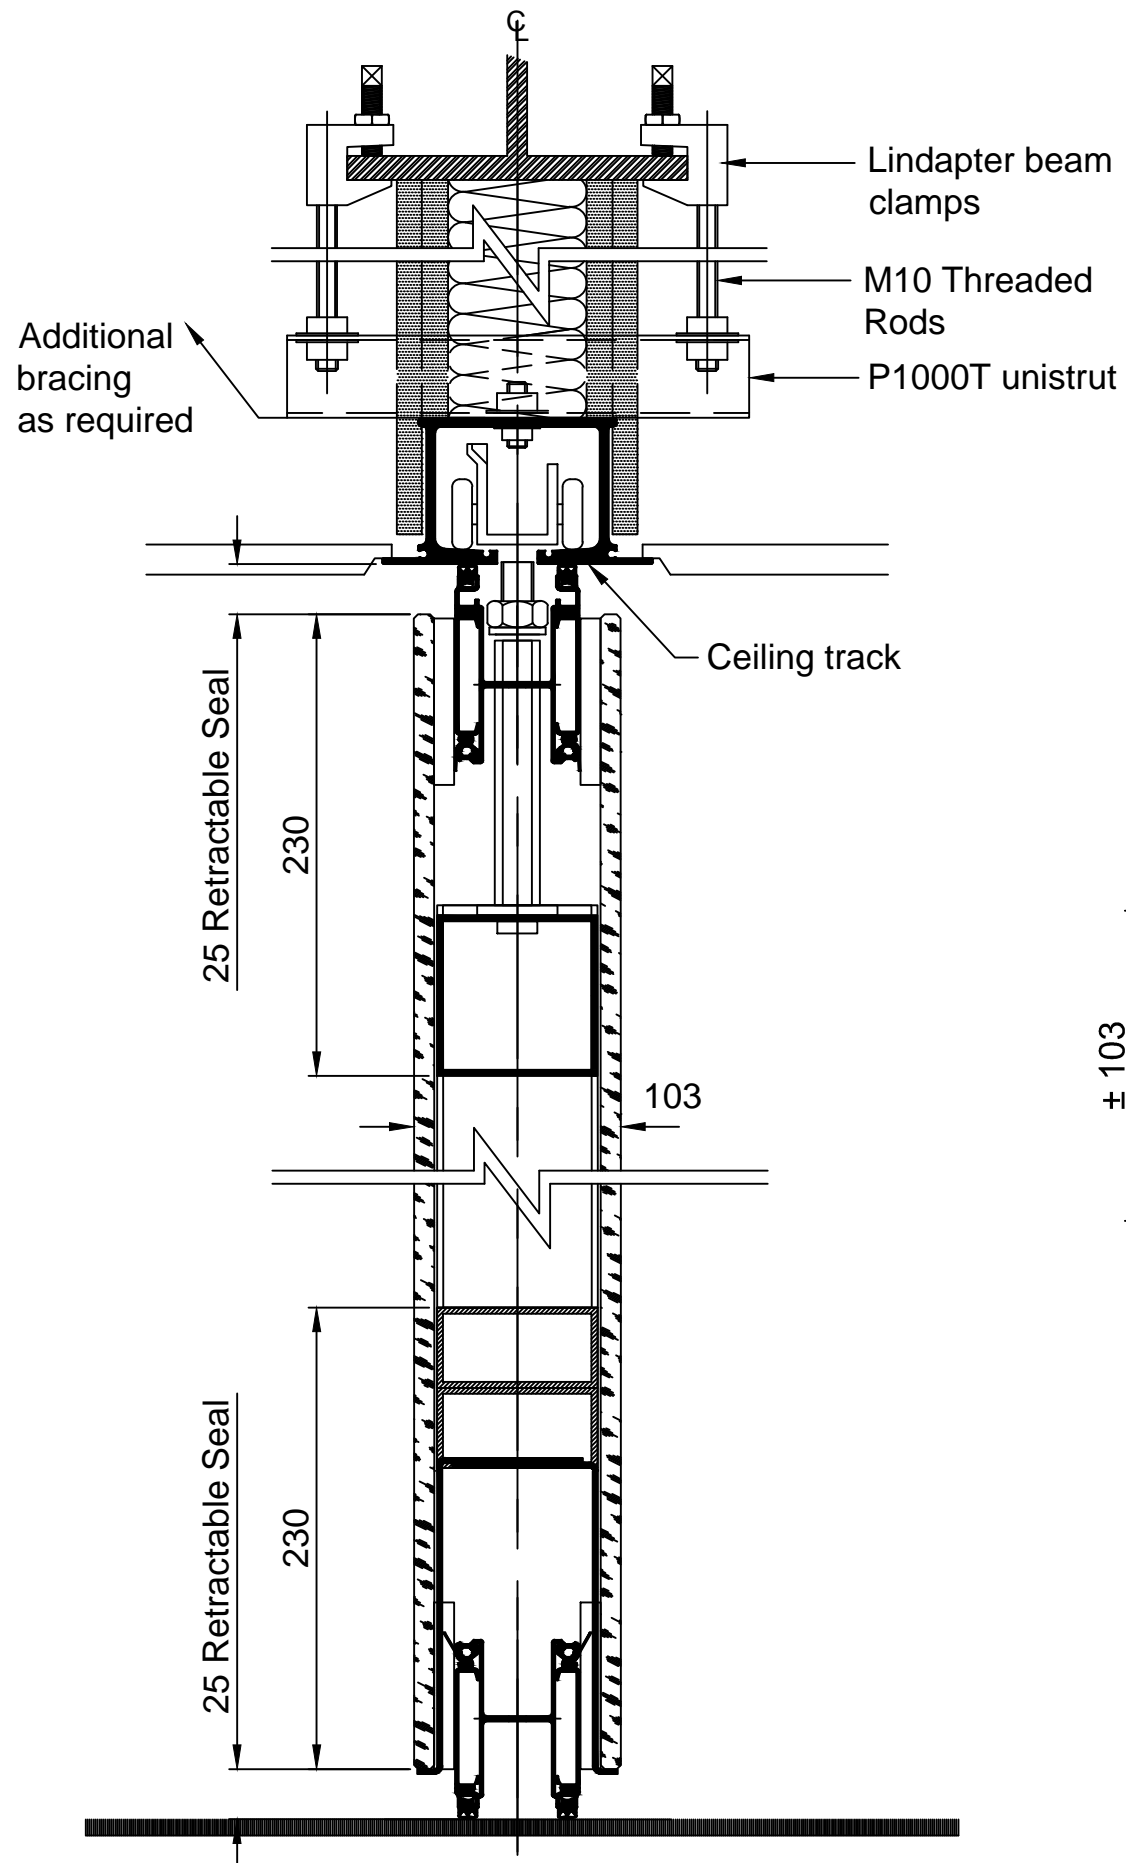

PANEL DETAILS - TYPE RG PLUS GLAZED ACOUSTIC WALL

LONDON WALL
London Wall Design Ltd
 Tel : +44 (0) 20 8391 8750
 www.londonwall.co.uk
 E-Mail : Sales@londonwall.co.uk
DRG. NO.: SL - 111