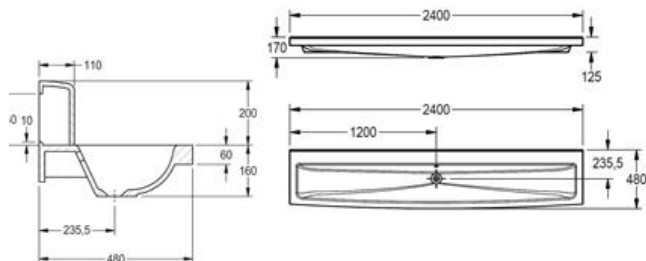

# WASH TROUGH: SOLX2400SB

SOLX2400SB | 2030024860

ARTICLE GROUP : SOLX2400 ++ | ARTICLE FAMILY : Wash troughs | PRODUCT GROUP : Wash basins | MODEL RANGE : MIRANIT

Miranit resin-bonded mineral material with smooth, pore-free surface (temperature resistant up to 80°C). Integral tap deck with integrated brackets and holes for fixing, mounting material, (hanger bolts and dowels), waste kit and mounting template included. No Tap holes (tap drill points marked underneath) with overflow, colour: Alpine white.

4 Person washtrough and splashback, no tapholes (drill points for tapholes marked out at rear), supplied with waste and overflow. Colour: Alpine white. 4 wash places dimensions: 2400 x 480 x 360mm

## TECHNICAL DATA

gross weight	95.00 kg
net weight	95.00 kg
material	mineral material
material code	Miranit
number of waste holes	1
overall depth	480.00 mm
overall height	360.00 mm
overall width	2,400.00 mm
rear upstand	yes
splash back	yes
number of tap holes	0
tap ledge	no
type of mounting	wall mounting
number of wash places	4
waste hole position	centre back
waste hole projection	235.50 mm
waste kit included	yes
waste size	DN 32