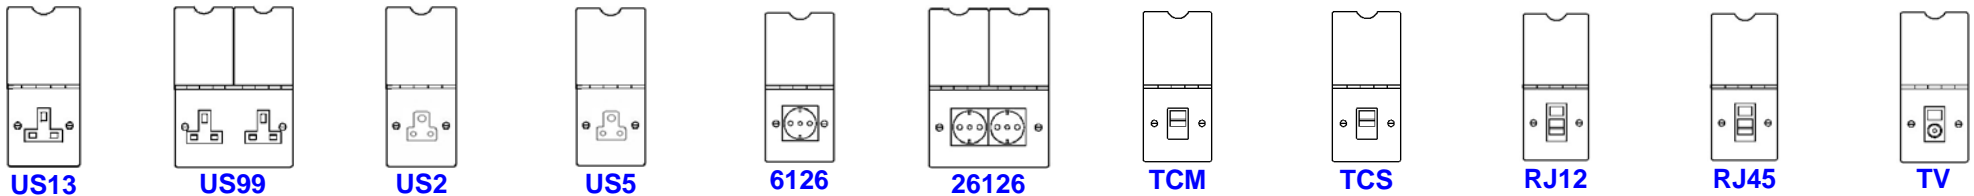

Hamilton®

R. Hamilton & Co Ltd, Quarry Industrial Estate, Mere, Wilts BA12 6LA
 Tel : 01747 860088 Fax : 01747 861032

The FLOOR SOCKET Range

Section	Description	Nominal Plate Size	Floor Box Depth	Black Insert	White Insert
Power Sockets	1 gang 13A Unswitched Socket	86 x 96 mm	35 mm	## US13 BL	## US13 WH
	2 gang 13A Unswitched Socket	144 x 94 mm	35 mm	## US99 BL	## US99 WH
	1 gang 2A Unswitched Socket	86 x 96 mm	35 mm	## US2 BL	## US2 WH
	1 gang 5A Unswitched Socket	86 x 96 mm	35 mm	## US5 BL	## US5 WH
International Power Sockets	1 gang Unswitched German 10/16A	86 x 96 mm	35 mm	## 6126 BL	## 6126 WH
	2 gang Unswitched German 10/16A	144 x 94 mm	35 mm	## 26126 BL	## 26126 WH
Telephone Sockets	Telephone Master	86 x 96 mm	25 mm	## TCM BL	## TCM WH
	Telephone Slave	86 x 96 mm	25 mm	## TCS BL	## TCS WH
Data Outlets	1 gang RJ12 Data Outlet	86 x 96 mm	35 mm	## RJ12 BL	## RJ12 WH
	1 gang RJ45 Data Outlet	86 x 96 mm	35 mm	## RJ45 BL	## RJ45 WH
Ancillary Sockets	1 gang Non Isolated Television 1in/1out	86 x 96 mm	35 mm	## TV BL	## TV WH

Replace the ## with the following Suffixes to complete the Order Code

Plate Finish Prefix	
81D	Polished Brass
82D	Satin Brass
84D	Satin Steel
87D	Bright Chrome
8SND	Satin Nickel

Eg 81D US13 WH is a Sheer Floor Socket in Satin Brass 1 gang 13A Unswitched Socket in White