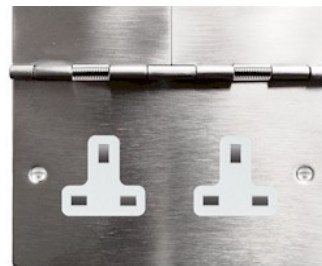

Hamilton®

R. Hamilton & Co Ltd, Quarry Industrial Estate, Mere, Wilts BA12 6LA
Tel : 01747 860088 Fax : 01747 861032

The FLOOR SOCKET Range

Section	Description	Nominal Plate Size	Floor Box Depth	Black Insert	White Insert
Power Sockets	1 gang 13A Unswitched Socket	86 x 96 mm	35 mm	## US13 BL	## US13 WH
	2 gang 13A Unswitched Socket	144 x 94 mm	35 mm	## US99 BL	## US99 WH
	1 gang 2A Unswitched Socket	86 x 96 mm	35 mm	## US2 BL	## US2 WH
	1 gang 5A Unswitched Socket	86 x 96 mm	35 mm	## US5 BL	## US5 WH
International Power Sockets	1 gang Unswitched German 10/16A	86 x 96 mm	35 mm	## 6126 BL	## 6126 WH
	2 gang Unswitched German 10/16A	144 x 94 mm	35 mm	## 26126 BL	## 26126 WH
Telephone Sockets	Telephone Master	86 x 96 mm	25 mm	## TCM BL	## TCM WH
	Telephone Slave	86 x 96 mm	25 mm	## TCS BL	## TCS WH
Data Outlets	1 gang RJ12 Data Outlet	86 x 96 mm	35 mm	## RJ12 BL	## RJ12 WH
	1 gang RJ45 Data Outlet	86 x 96 mm	35 mm	## RJ45 BL	## RJ45 WH
Ancillary Sockets	1 gang Non Isolated Television 1in/1out	86 x 96 mm	35 mm	## TV BL	## TV WH

Replace the ## with the following Suffixes to complete the Order Code

Plate Finish Prefix	
81D	Polished Brass
82D	Satin Brass
84D	Satin Steel
87D	Bright Chrome
8SND	Satin Nickel

Eg 81D US13 WH is a Sheer Floor Socket in Satin Brass 1 gang 13A Unswitched Socket in White

84D US99 WH