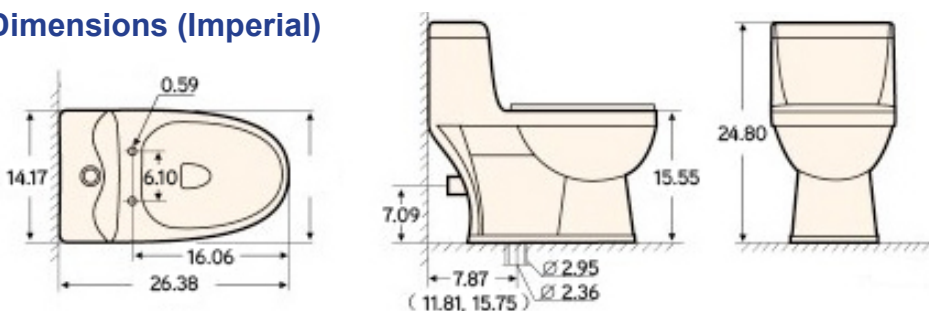

Dimensions (Imperial)