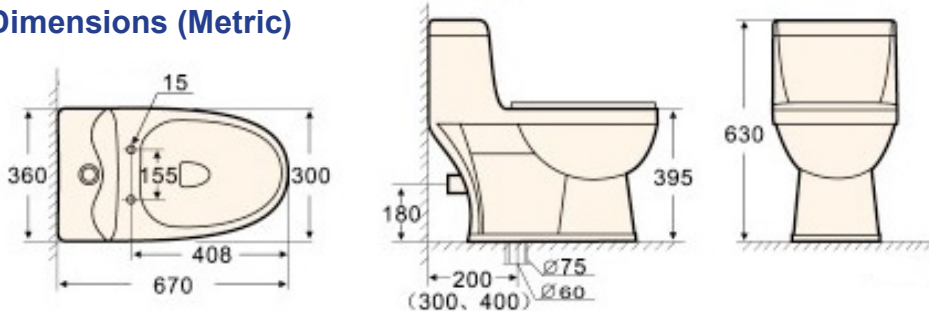

Dimensions (Metric)