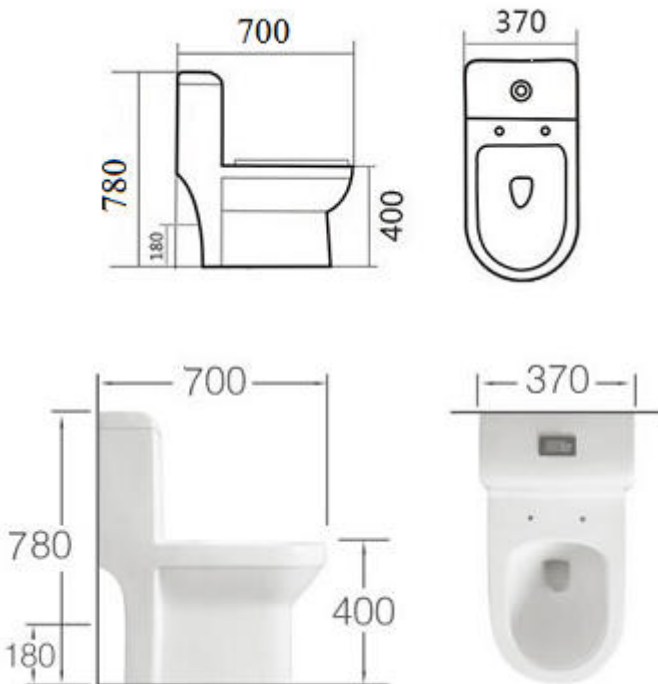

WuduMate Turkish Toilet

Specification Sheet (Imperial & Metric)

Illustrated

WuduMate Turkish Toilet
Product Code: WM-TT

Material

Vitreous china

Included

WuduMate Turkish Toilet
Integrated Bidet Spray

Dual cistern flushing mechanism, normally 3 litres for partial flush and 6 litres for full flush but adjustable.

Weight / Size

Net: 36kg / 79.4 lbs

Gross: 38kg / 83.77 lbs

Carton Size (mm) / Inches:

(400W) x (700L) x (690H)

15.74W x 27.56L x 27.16H

Colour

White

Frequent Applications

Residential • Municipal • Education • Healthcare • Offices • Mosques

Special Notes

P-Trap fitting 250mm, 300mm

Wash-down, one-piece toilet

Associated Products

WuduMate Hybrid Toilet

WuduMate Squat Toilet

All dimensions in mm

V. 20/05-1

WuduMate

+44 (0)1784 748080 • info@wudumate.com