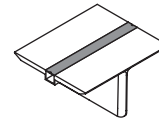

**OT01**  
Left End  
W1400  
D1200  
H750 mm

**OT02**  
Right End  
W1400  
D1200  
H750 mm

**OT03**  
600 Straight  
W600  
D1200  
H750 mm

**OT04**  
1200 Straight  
W1200  
D1200  
H750 mm

**OT05**  
1400 Straight  
W1400  
D1200  
H750 mm

---

Dimensions relate to the footprint of the product.

**Website:** [www.isomi.com](http://www.isomi.com)  
**Email:** [info@isomi.com](mailto:info@isomi.com)

**Headquarters:** +44 (0)161 903 9797  
**London Office:** +44 (0)20 7388 8599