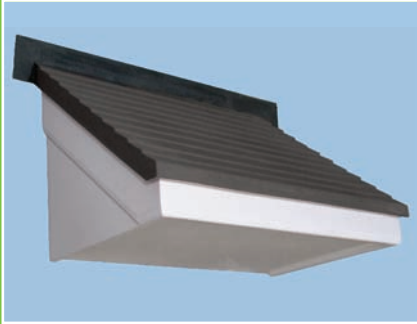

## DOOR CANOPIES

APEX

MONO PITCH

FLAT

ARCHED

## GET THE TEMPEST LOOK

The Tempest range is a new offering from the leading manufacturer of GRP building components, Stormking Plastics.

The Tempest range of canopies has been designed to cater to the needs of local authorities and housing associations, for both new build and refurbishment projects. These canopies allow architectural self-expression and can totally transform the front elevation of one building or an entire street scene.