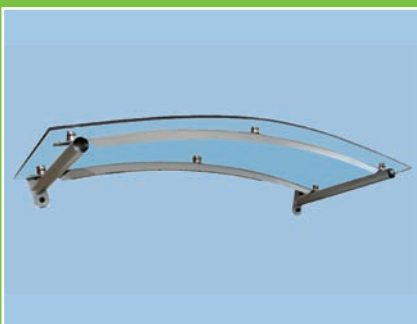

## DOOR CANOPIES

APEX

MONO PITCH

FLAT

ARCHED

## GET THE TEMPEST LOOK

The Tempest range is a new offering from the leading manufacturer of GRP building components, Stormking Plastics.

The Tempest range of canopies has been designed to cater to the needs of local authorities and housing associations, for both new build and refurbishment projects. These canopies allow architectural self-expression and can totally transform the front elevation of one building or an entire street scene.