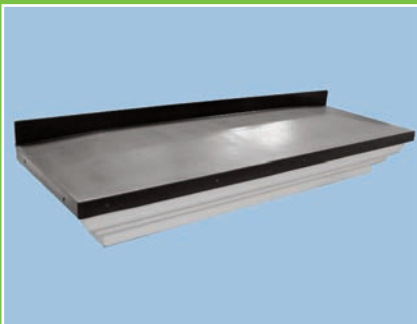

## DOOR CANOPIES

APEX

MONO PITCH

FLAT

ARCHED

## GET THE TEMPEST LOOK

The Tempest range is a new offering from the leading manufacturer of GRP building components, Stormking Plastics.

The Tempest range of canopies has been designed to cater to the needs of local authorities and housing associations, for both new build and refurbishment projects. These canopies allow architectural self-expression and can totally transform the front elevation of one building or an entire street scene.