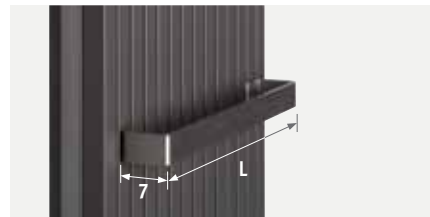

OPTIONS

Towel rail in stainless steel

CODE	L	min. L radiator	£
9042.03329.011	33	33	148.40
9042.03413.011	41	41	148.40
9042.03497.011	50	50	148.40
9042.03581.011	58	58	148.40
9042.03665.011	67	67	148.40