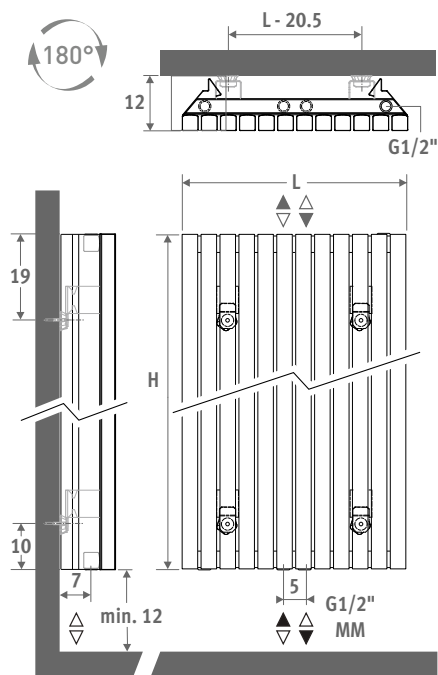

TETRA traffic white 333

TETRA

TETRA

DIMENSIONS (in cm)

All dimensions +/- 0.2cm

DELIVERY

- central connection MM underneath
- wall fixing
- chrome-plated air vent and drain plug G1/2"
- 2 side panels

COLOURS

Other colours: see colour chart.

CONNECTION

Standard connection: central connection (code MM)

Tetra is symmetrical and can be mounted either way up.

CONNECTION SETS

Example showing connection set to the wall with Danfoss Pro valve

TRV head and sleeve couplings included.

set	BRUSHED STAINLESS STEEL	£
47	CODE.DW2.SD.1...	106.60
	CHROME	£
	CODE.DW2.CD.1...	72.70

fill in sleeve coupling code

Precision metal tube 15/1	115
Precision metal tube 16/1	116
Precision metal tube 18/1	118
RPE/ALU tube 16/2	316
RPE/ALU tube 18/2	318

	Watts	Watts	£	£
	75/65	55/45	st. colour	other

L	H 180			
033	984	517	600.70	690.90
041	1230	646	701.10	806.40
050	1476	775	850.60	978.30
058	1722	905	1001.60	1151.90
067	1986	1043	1102.20	1267.40

L	H 200			
033	1120	582	645.70	742.70
041	1400	728	754.20	867.30
050	1680	874	915.20	1052.40
058	1960	1019	1076.30	1237.90
067	2240	1165	1184.70	1362.30