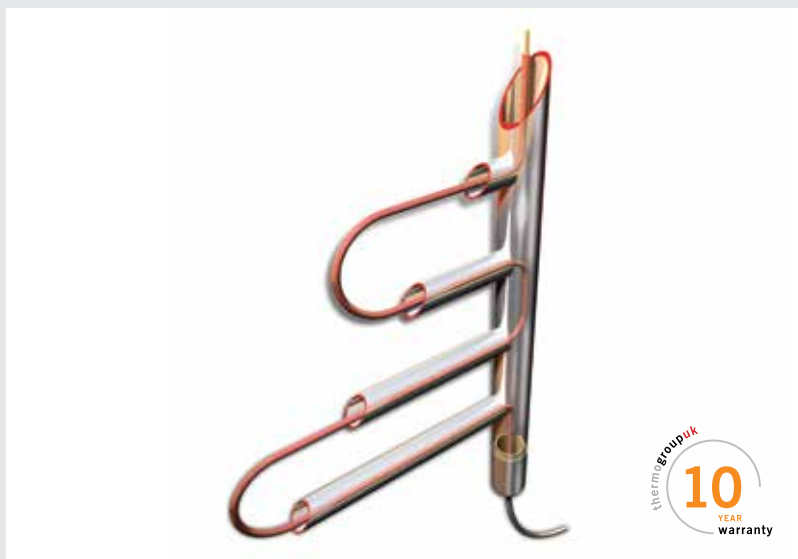

thermogroupuk
10
YEAR
warranty

INCLUDED IN THE RANGE

- Thermorail™ Single Round Electric Heated Towel Rail 12V
- Thermorail™ Single Square Electric Heated Towel Rail 12V
- Thermorail™ Straight Round Electric Heated Towel Rails 230V
- Thermorail™ Curved Round Electric Heated Towel Rails 230V
- Thermorail™ Straight Square Electric Heated Towel Rails 230V
- Thermorail™ Floor Standing Electric Heated Towel Rails 230V
- Thermorail™ Floor to Ceiling Electric Heated Towel Rails 230V
- Thermorail™ Swivel Electric Heated Towel Rails 230V
- Thermorail™ Dress Rings