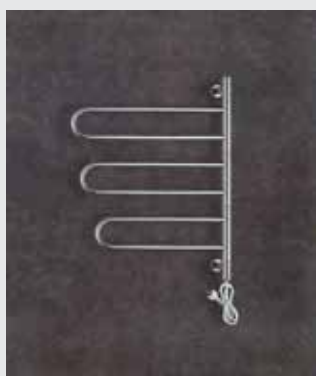

7114 SV32

Thermorail - 12V Single Rails

STOCK NO	DESCRIPTION	SIZE (MM)	HEAT OUTPUT (W)
7086	Round Single Rail	632	18
7087	Square Single Rail	632	23
7089	12V Transformer		10-60

Thermorail SR - Straight Round

STOCK NO	DESCRIPTION	SIZE (MM)	HEAT OUTPUT (W)
7105	Thermorail SR23M	530 x 700 x 125	76
7106	Thermorail SR27M	530 x 1120 x 110	80
7107	Thermorail SR17M	400 x 1120 x 110	65

Thermorail CR - Curved Round Electric Towel Rail

STOCK NO	DESCRIPTION	SIZE (MM)	HEAT OUTPUT (W)
7108	Thermorail CR44M	600 x 800 x 135	80

Thermorail SS - Straight Square Electric Towel Rail

STOCK NO	DESCRIPTION	SIZE (MM)	HEAT OUTPUT (W)
7109	Thermorail SS44M	600 x 800 x 120	83

Thermorail FS - Floor Standing Electric Towel Rail

STOCK NO	DESCRIPTION	SIZE (MM)	HEAT OUTPUT (W)
7110	Thermorail FS66E	600 x 1080 x 370	85
7111	Thermorail FS55E	590 x 900 x 355	119

Thermorail FC - Floor to Ceiling Adjustable Electric Towel Rail

STOCK NO	DESCRIPTION	SIZE (MM)	HEAT OUTPUT (W)
7112	Thermorail FC70	700 x 2400 - 3000	280

Thermorail SV - Swivel Electric Towel Rail

STOCK NO	DESCRIPTION	SIZE (MM)	HEAT OUTPUT (W)
7113	Thermorail SV21	W550 x H550 X D65	45
7114	Thermorail SV32	W570 x H730 x D65	60
5287	Boost Switch		

CONTACT US ONLINE

Browse our full product range, watch videos, download product literature and get a quote, all on the Thermogroup UK website.

www.thermogroupuk.com

CONTACT US BY PHONE

Get a question or query? Call our UK support line free from your land line. Open 07:30 - 16:30 Mon - Fri

0800 019 5899

CONTACT US BY MAIL

Tell your sales rep where to find us or just write us a letter to say hello!

Thermogroup UK, Bridge House, Hop Pocket Lane, Paddock Wood, Kent, TN12 6DQ.

©Thermogroup UK 2013 E&OE TR_01_13