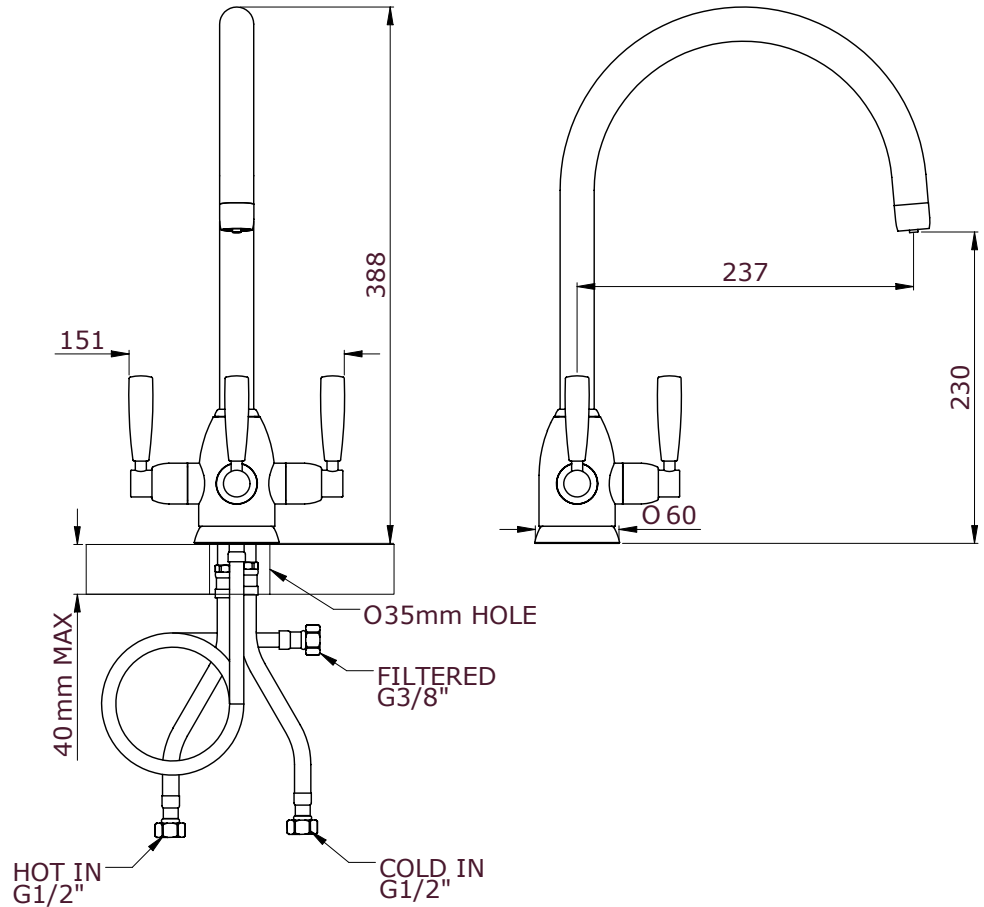

SPECIFICATION

MODEL: TF-KT32C

- Stainless Steel Filter Housing
- 1/4 Turn Valves
- Flexible Connections
- Swivel Spout

TEMPERATURE RANGE:

Min: 1°C / 34°F
Max: 75°C / 167°F

RECOMMENDED WORKING PRESSURE:

Min: 1.5 bar
Max: 5 bar

AVAILABLE FINISHES:

Chrome
Nickel
Pewter

ALTERNATIVE FORMATS:

Kitchen Triflow + Rinse
Sink Mixer
Sink Mixer + Rinse

TRIFLOW CONCEPTS BACK TO TAP