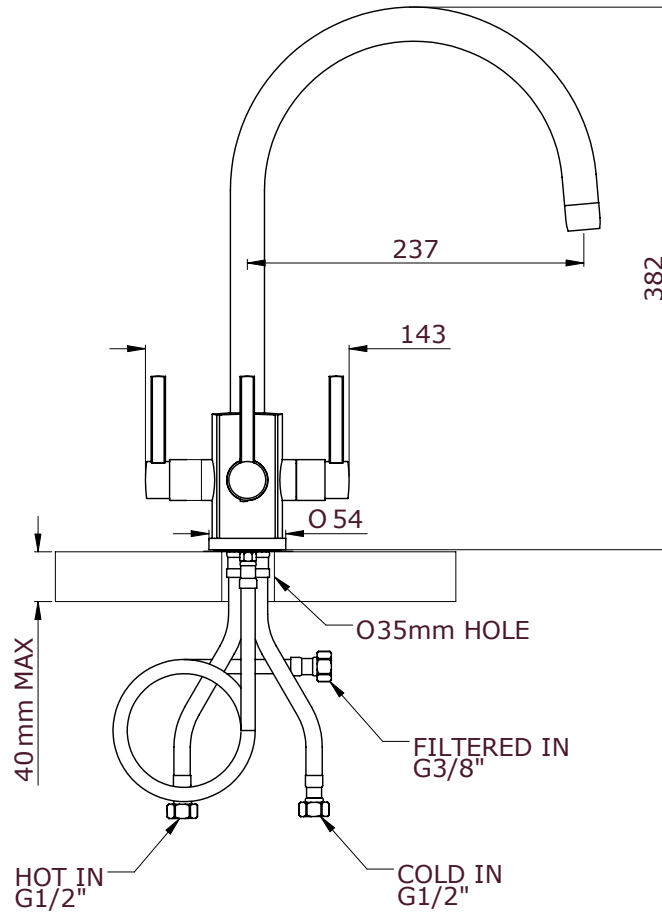

SPECIFICATION

MODEL: TF-KT34

- Stainless Steel Filter Housing
- 1/4 Turn Valves
- Flexible Connections
- Swivel Spout

TEMPERATURE RANGE:

Min: 1°C / 34°F
Max: 75°C / 167°F

AVAILABLE FINISHES:

Chrome
Nickel
Pewter

RECOMMENDED WORKING PRESSURE:

Min: 1.5 bar
Max: 5 bar

ALTERNATIVE FORMATS:

Kitchen Triflow + Rinse
Sink Mixer
Sink Mixer + Rinse

TRIFLOW CONCEPTS BACK TO TAP