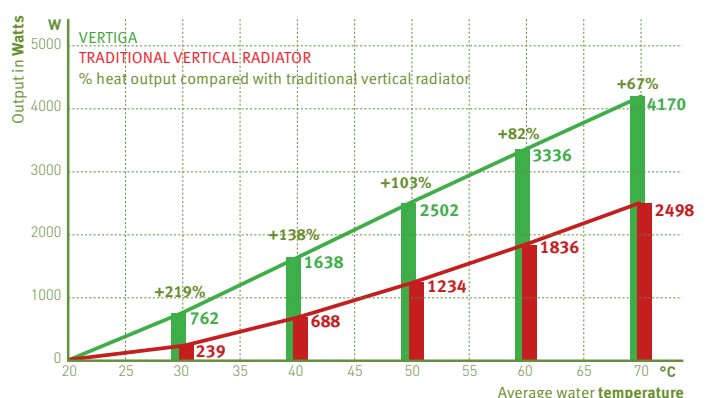

fully automatic operation driven by water temperature sensors

OUTPUT BASED ON WATER TEMPERATURE

Comparing Vertiga and a traditional vertical radiator of the same size
Sound pressure Vertiga max. 28 db(A) (in medium mode).