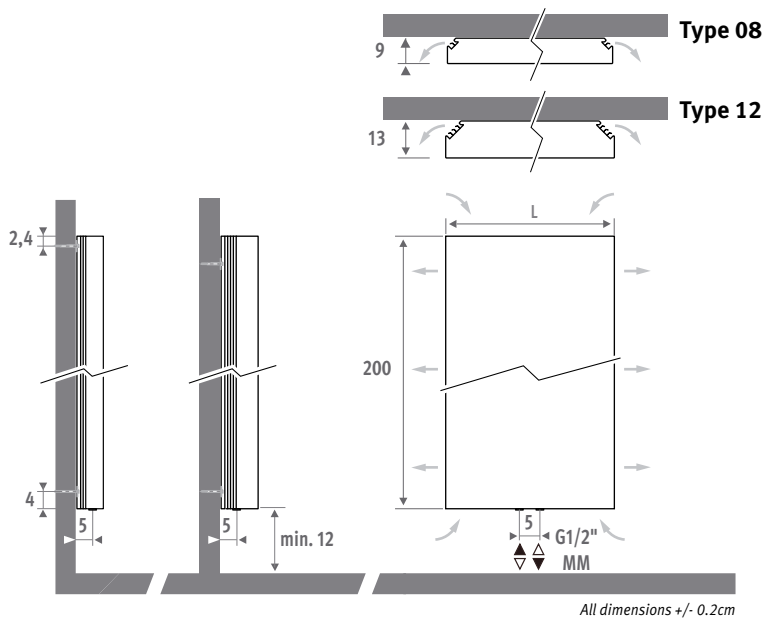

<< PRIMO side view on the rear vertical design grille.

VERTIGA

DIMENSIONS (in cm)

All dimensions +/- 0.2cm

ORDERING CODE

code height length type colour conn. reg.
VERW. 200 041 08 /XXX /BT /01

Primo **PRI/XXX**
 Glow **GLO/XXX**
 Kirei **KIR**
 Dunes **DUN/XXX**