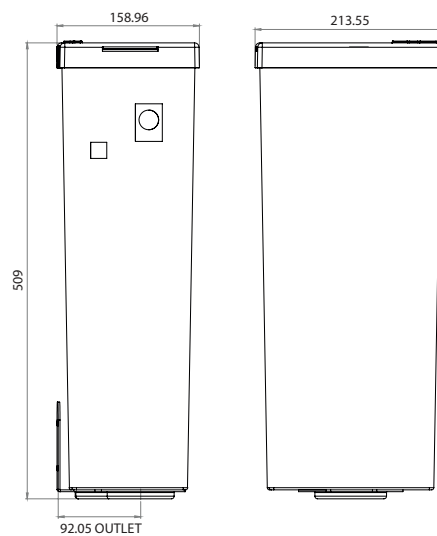

CONCEALED CISTERN VERTICAL 1 1/2"

WC02-003

Concealed vertical cistern 1 1/2" ABS with wall bracket.

PRODUCT NUMBER

WC02-003

TECHNICAL DATA

Material	ABS
Type of mounting	Wall mounted bracket Stainless Steel
Fill volume	6 L
Additional features	WRAS approved valve

Related parts available separately:

- | | |
|---|----------|
| • WRAS approved side entry valve | WC02-033 |
| • Back to pan connector | WC02-035 |
| • Standard 38mm to 38mm flushpipe 1 1/2" to 1 1/2" base | WC02-031 |
-

ALL DIMENSIONS IN MM

Last updated:
2016-03-31, Dart Valley Systems