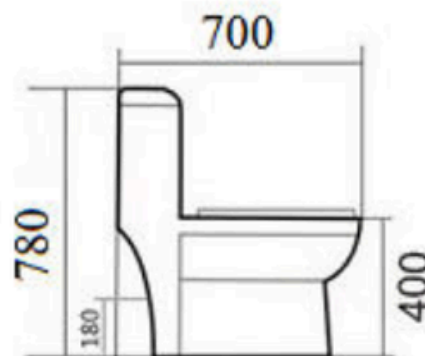

Alternative WuduMate Model WuduMate Hybrid Toilet

Accessories/Options

- Shattaf Douche Set / bidet spray with chromed brass spray, hose, wall bracket & isolator valve - Premium Range
- Shattaf Douche Set / bidet spray with plastic spray, hose, wall bracket & isolator valve - Regular Range
- WuduMate Shattaf Time Delay Valve
- WuduMate Retail Bathroom Mixer TMV