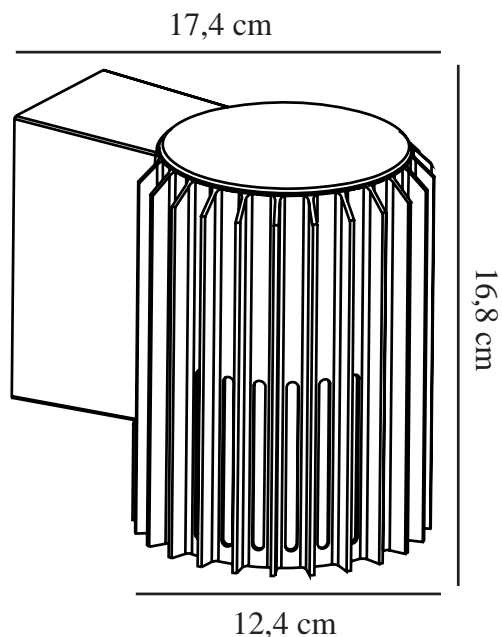

ALUDRA | WALL LIGHT | BROWN METALLIC

2118011061

nordlux®

Voltage (V): 230 Volt
IP degree: IP54
Maximum bulb wattage (W): 15W
Class (Class 1, Class 2, Class 3):
Class 1 (Earth contact)
Socket type: E27
Parallel connection: True

Height (cm): 16.8
Shade Diameter (cm): 12.4
Projection (cm): 17.4
EAN: 5704924004407
TUN: 2140610
Item Number: 2118011061

Pcs Per Master Carton: 3
Sales Box Height (cm): 18.5
Sales Box Width(cm): 19.5
Sales Box Depth (cm): 14
Sales Box Volume m³ : 0.0051
Product net weight (kg): 0.95

Primary material: Aluminium
Secondary material: Plastic
Colour of the glass: Opal white
Suitable for Seaside: False
Colour: Brown metallic

- Small, compact design
- Beautiful light and shadow effect
- Parallel connection possible