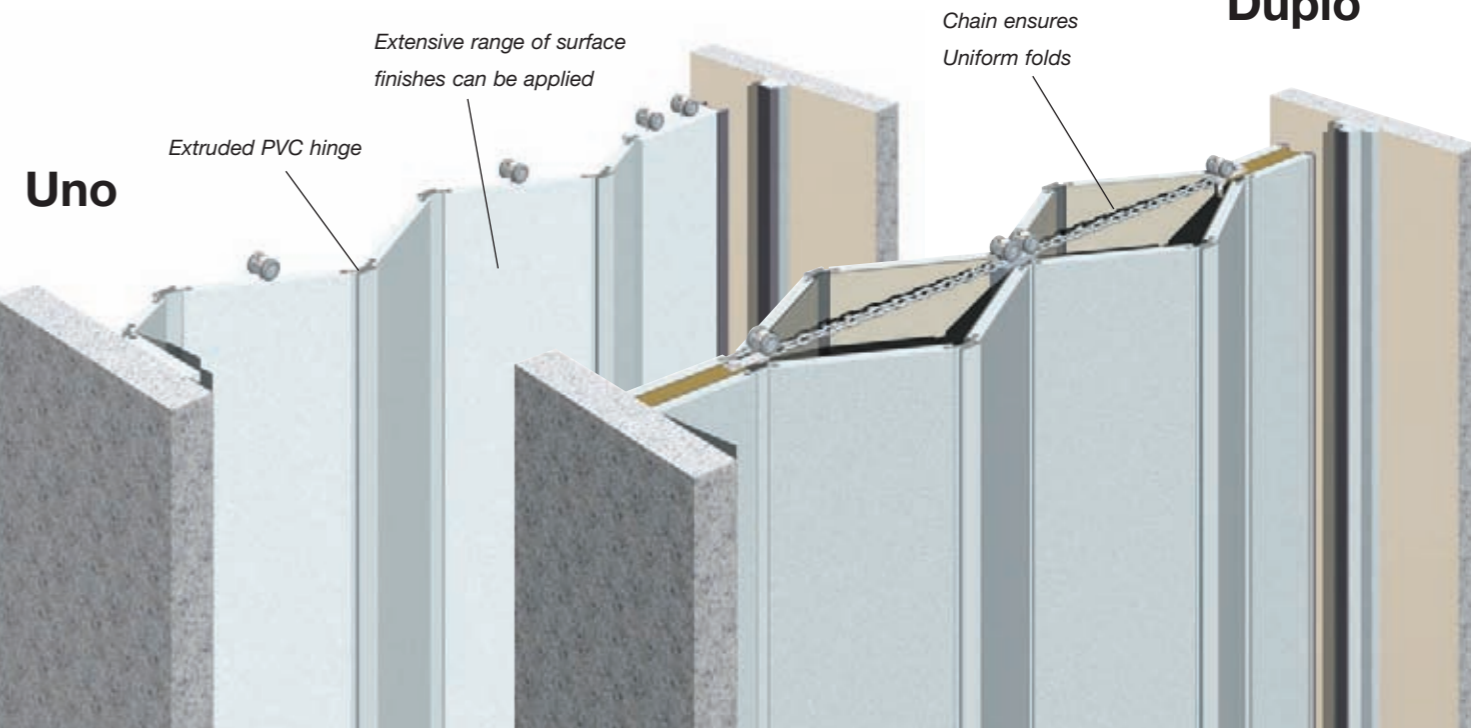

Uno

Duplo

Construction

Uno is single walled. Duplo is double walled. Both are constructed of high quality, dense, ecologically sound chipboard panels finished to suit your requirements. Extruded PVC hinges connect the panels together.

The Uno is available in 3 panel widths: **Uno 6** -150mm; **Uno 8** -200mm; **Uno 12** -300mm. To achieve acoustic performance the Uno 6A, Uno 8A and Uno 12A are fitted with continuous PVC acoustic sweeps to the top and bottom of the hinged panels.

The **Duplo 66**, **Duplo 88**, and **Duplo 122** are constructed from high density particle board panels mutually connected by means of PVC profiled hinges. The system is 'double shell' construction and fitted with acoustic sweeps at the head and base.

As the Duplo and Uno are top hung, there is no need for a break in the floor covering. Both systems are fitted with a euro cylinder lock as standard.

Guarantee

All products and workmanship are covered by a comprehensive 12 month guarantee.

Uno and Duplo partitions are an economic answer to the division of large and small areas. The systems are top hung without the need for floor rails or guides. Both systems are 'tailor-made' to fit thereby avoiding the need to adapt openings to suit standard sizes.

Operation

The systems can be easily moved by one person. Sealed for life roller assemblies which incorporate nylon runners to ensure smooth and silent operation.

Partitions can be single wing, bi-parting or have floating sections.

Duplo