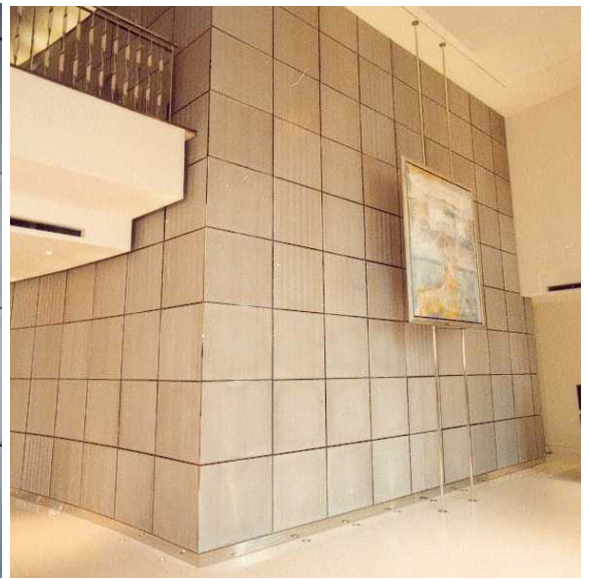

Project: One Aldwych Hotel, Covent Garden, London

Serenity 36 Architectural Mesh installed as a wall covering at One Aldwych Hotel, Covent Garden, London.

Material:
Serenity 36
Wire Cloth

www.architecturalwiremesh.com